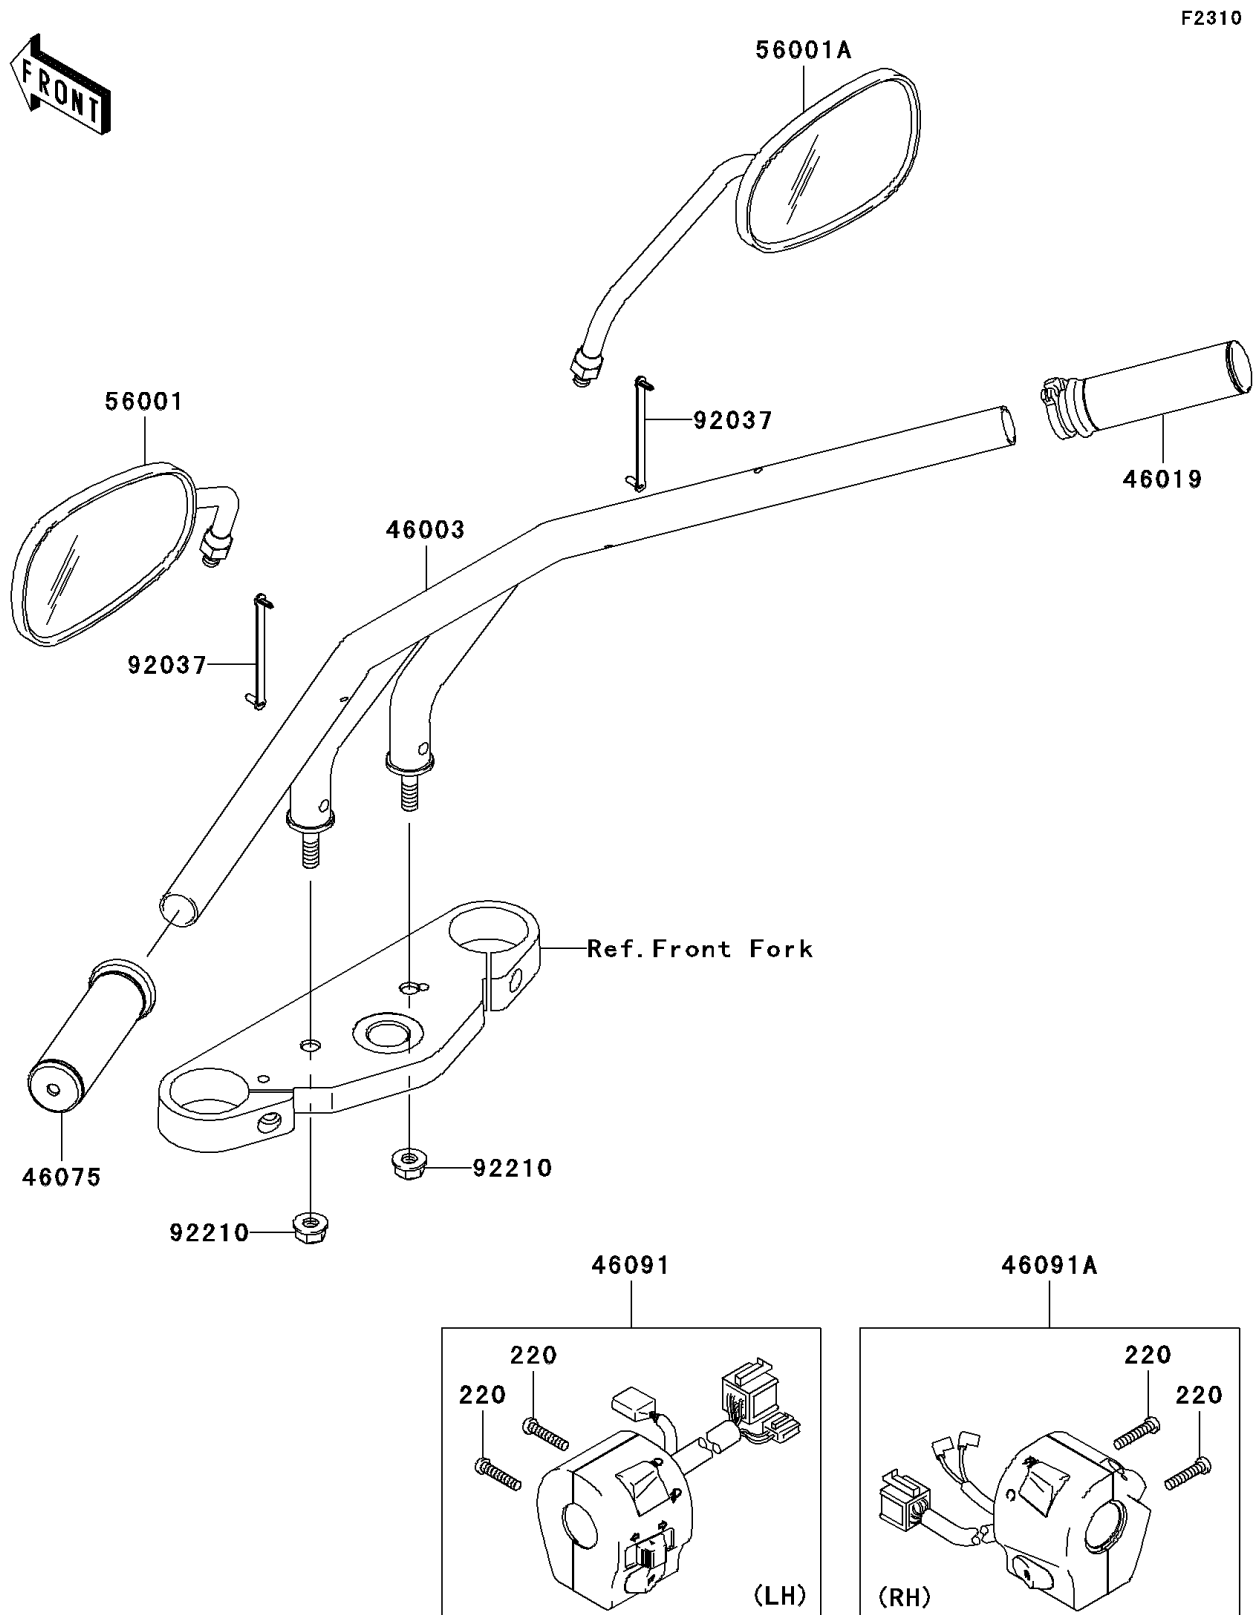

2006 Vulcan 1600 Mean Streak

PARTS DIAGRAM

Handlebar

2006 Vulcan 1600 Mean Streak

PARTS LIST

Handlebar

ITEM NAME	PART NUMBER	QUANTITY
-----------	-------------	----------
