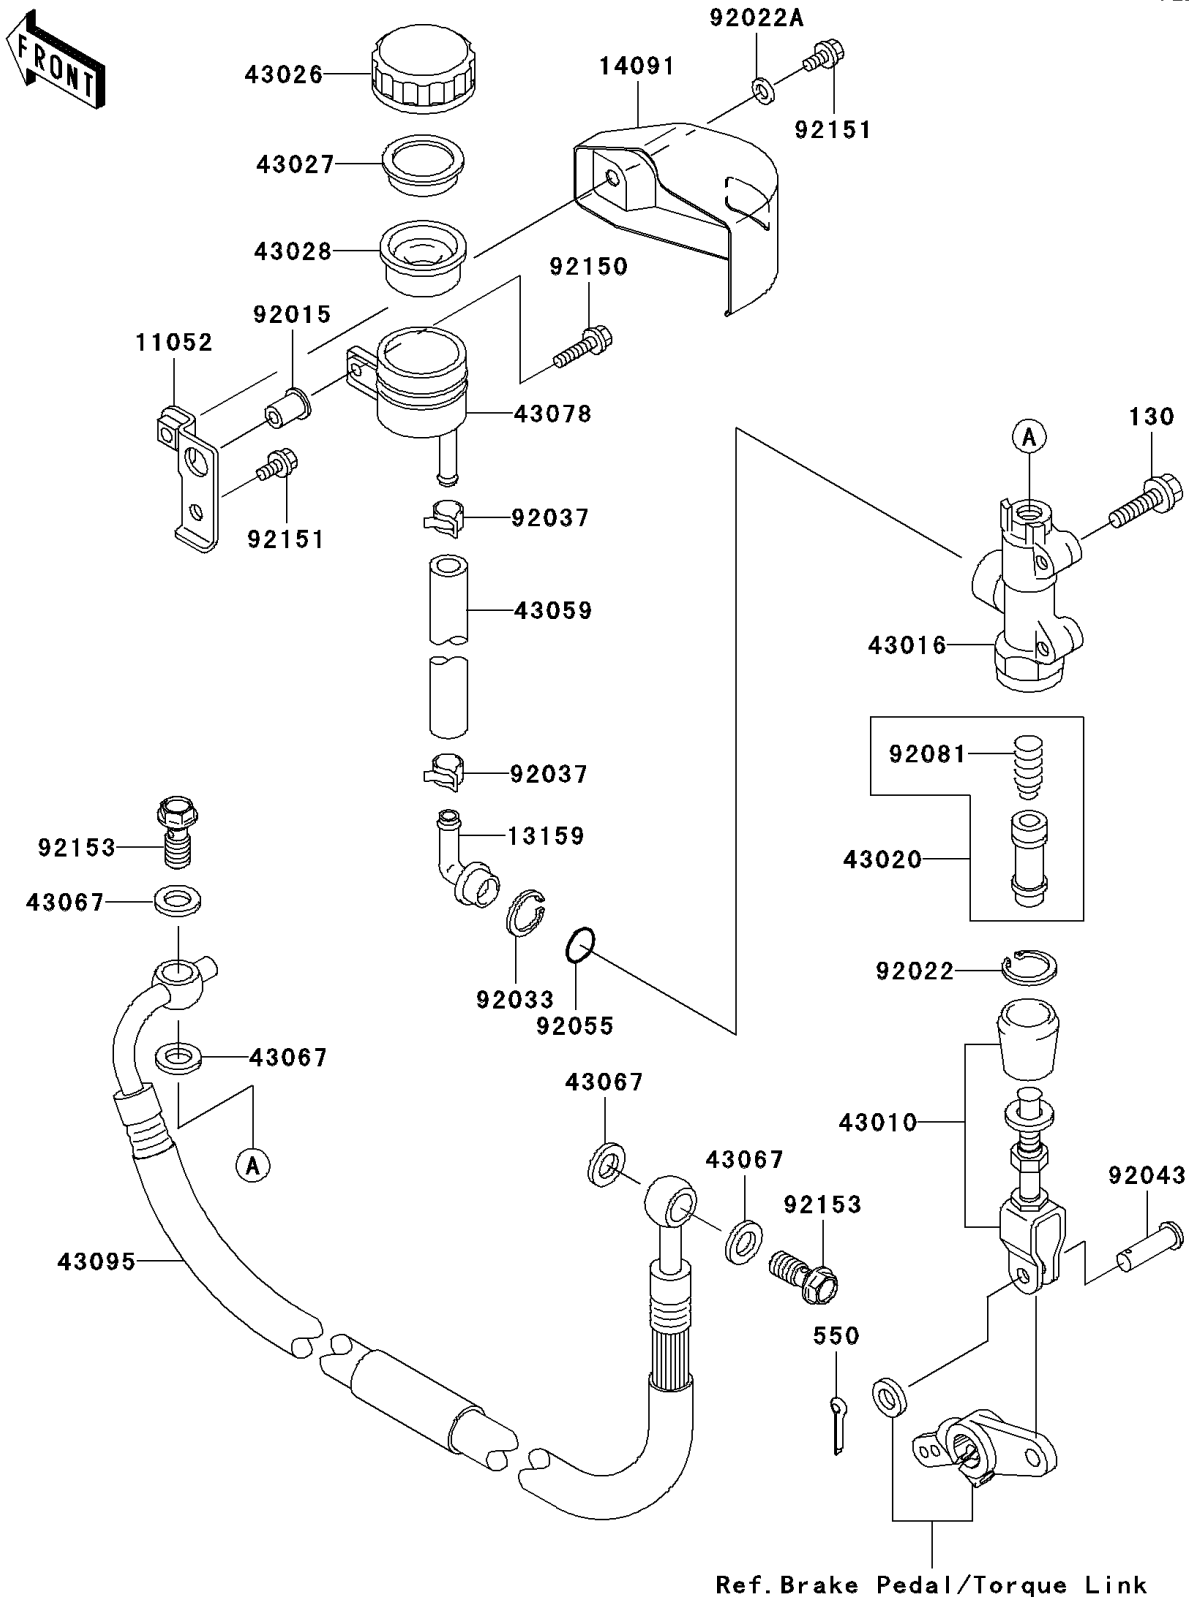

## PARTS DIAGRAM

### Rear Master Cylinder

F2293

## PARTS LIST

### Rear Master Cylinder

ITEM NAME	PART NUMBER	QUANTITY
-----------	-------------	----------

---