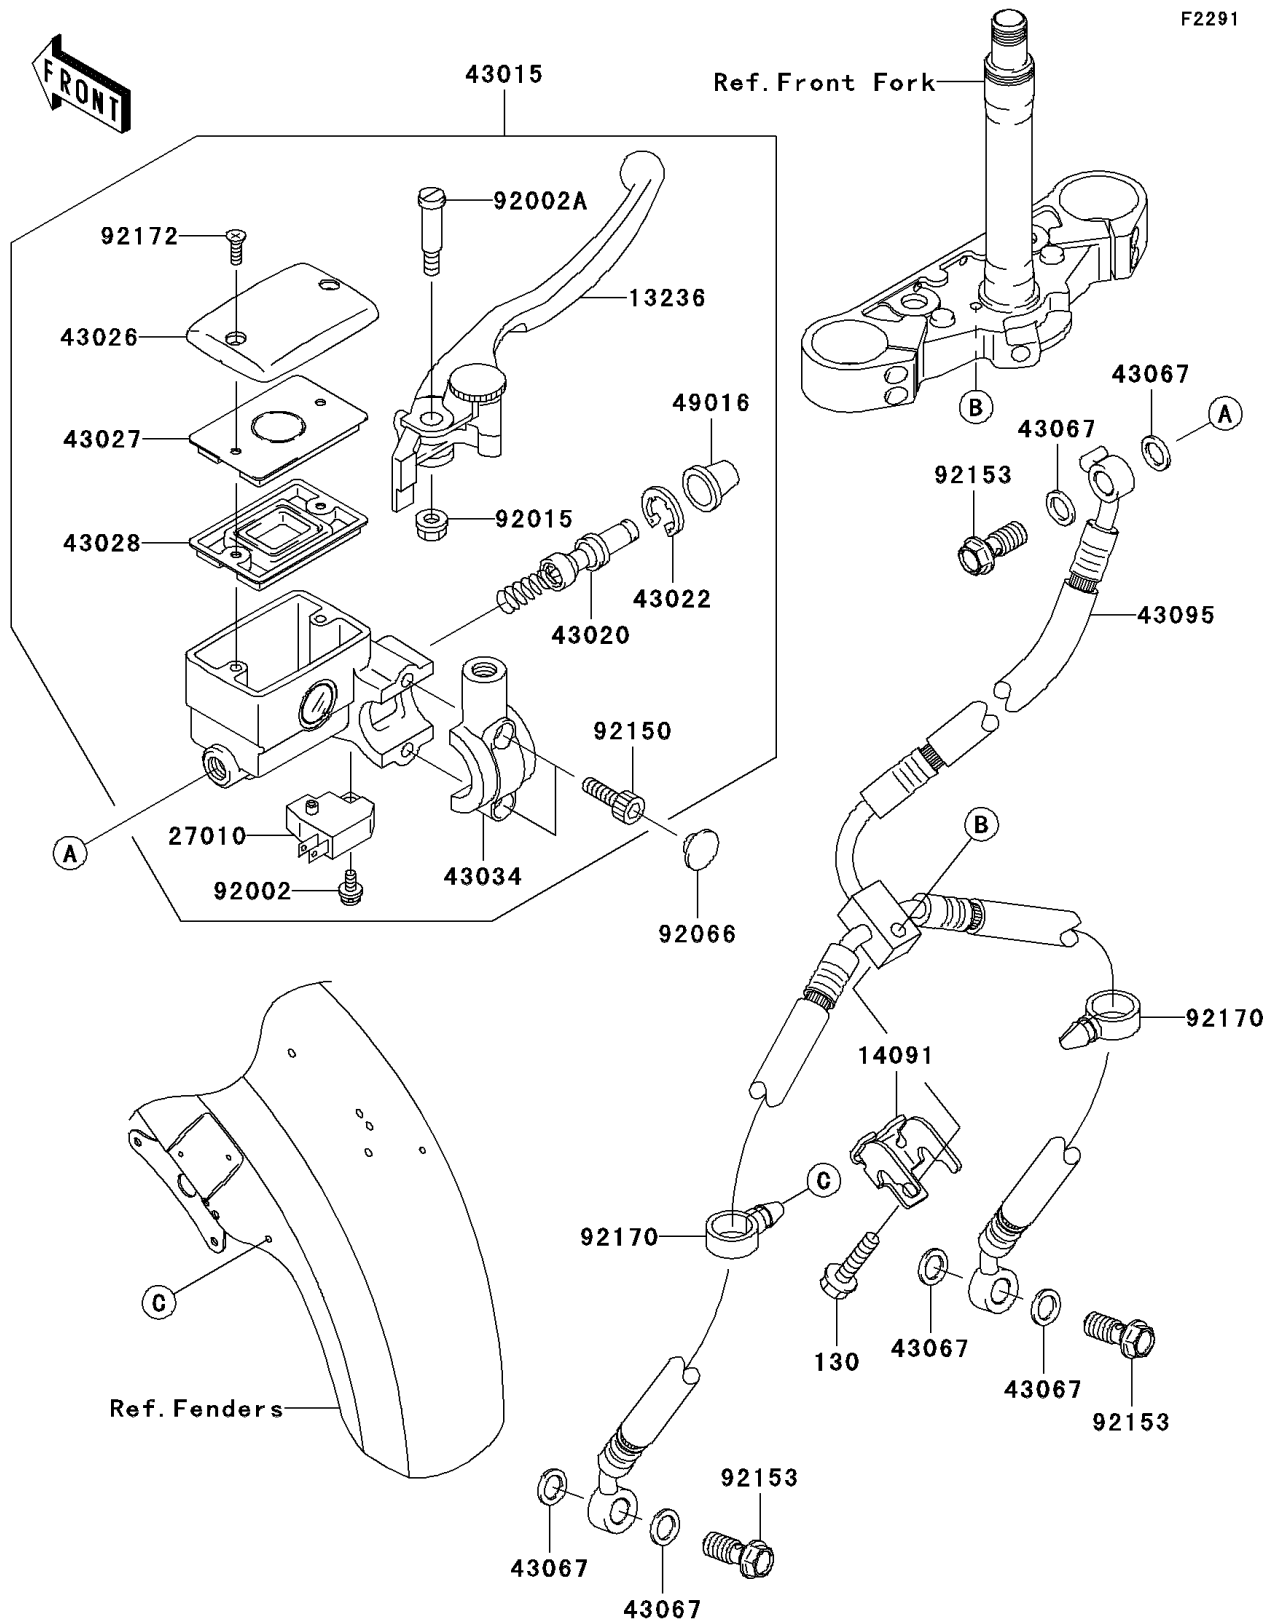

2006 Vulcan 1600 Mean Streak

PARTS DIAGRAM

Front Master Cylinder

2006 Vulcan 1600 Mean Streak

PARTS LIST

Front Master Cylinder

ITEM NAME	PART NUMBER	QUANTITY
-----------	-------------	----------
