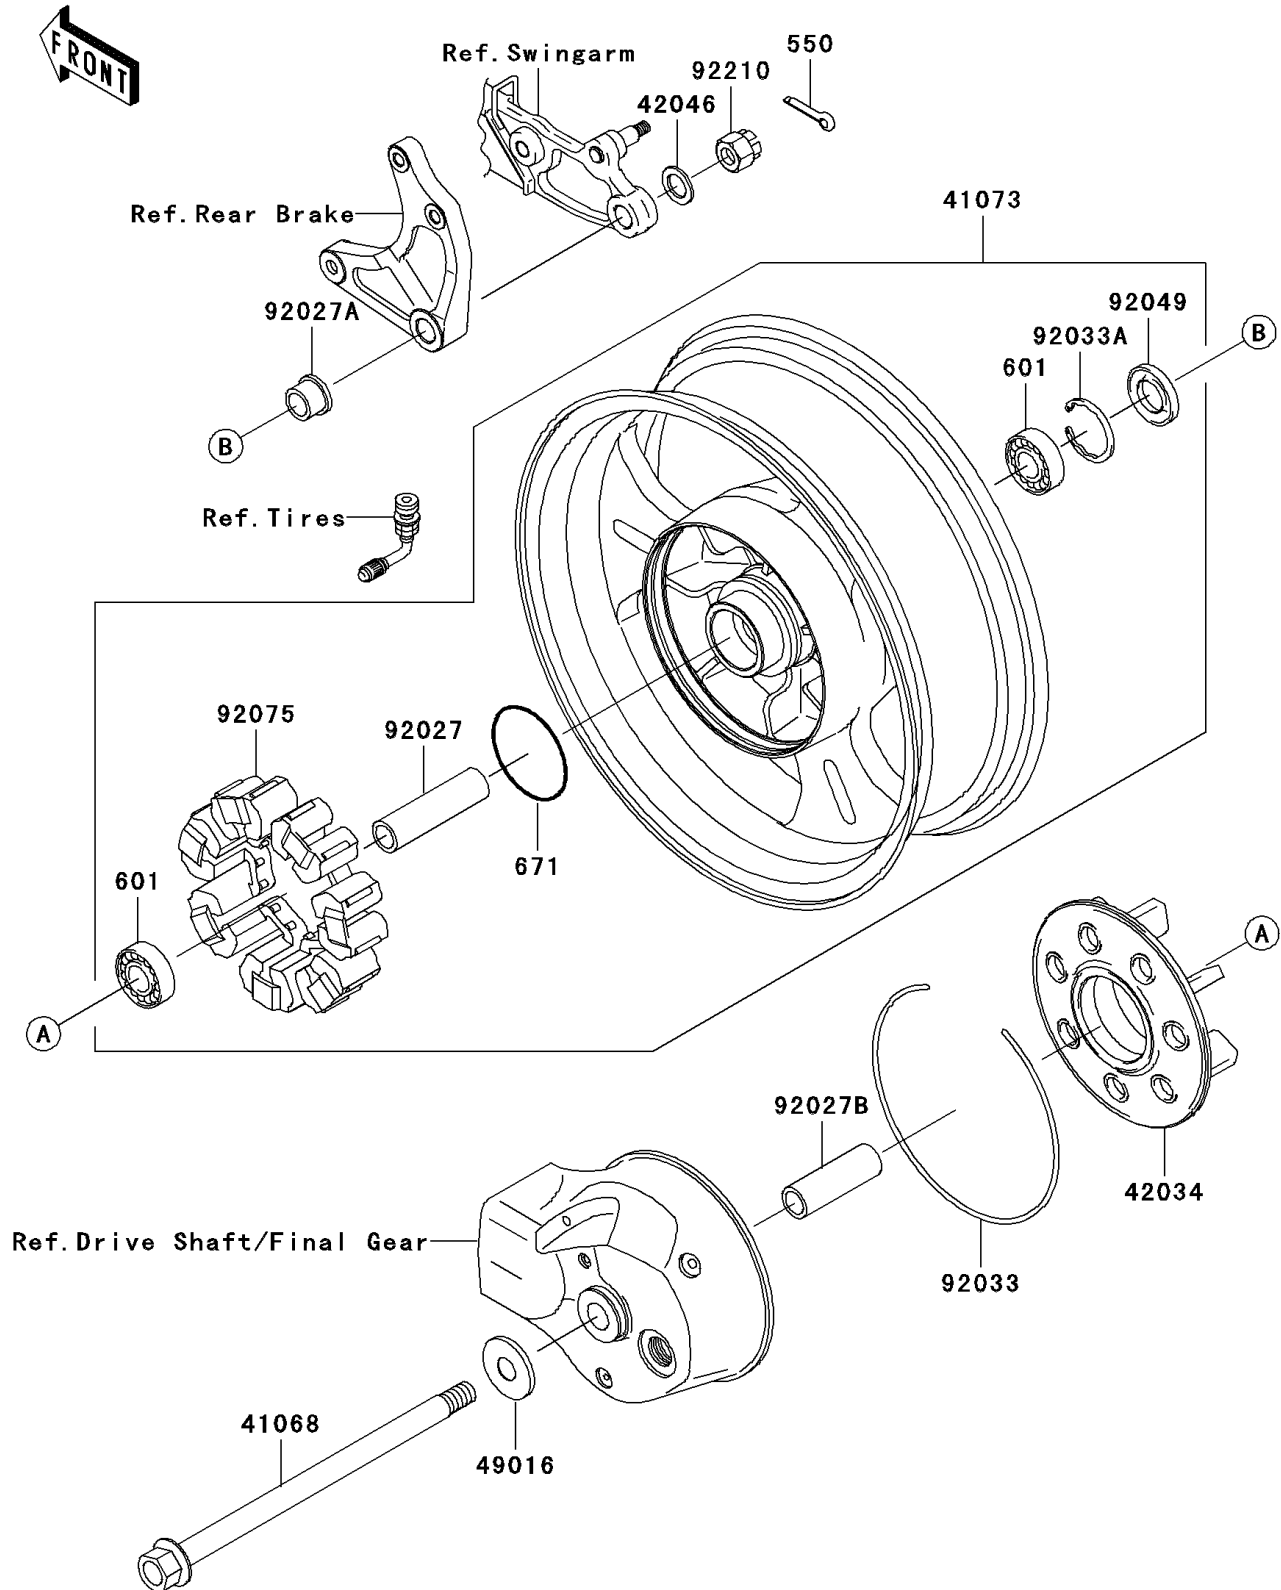

2006 Vulcan 1600 Mean Streak

PARTS DIAGRAM

Rear Wheel/Chain

F2240

2006 Vulcan 1600 Mean Streak

PARTS LIST

Rear Wheel/Chain

ITEM NAME	PART NUMBER	QUANTITY
-----------	-------------	----------
