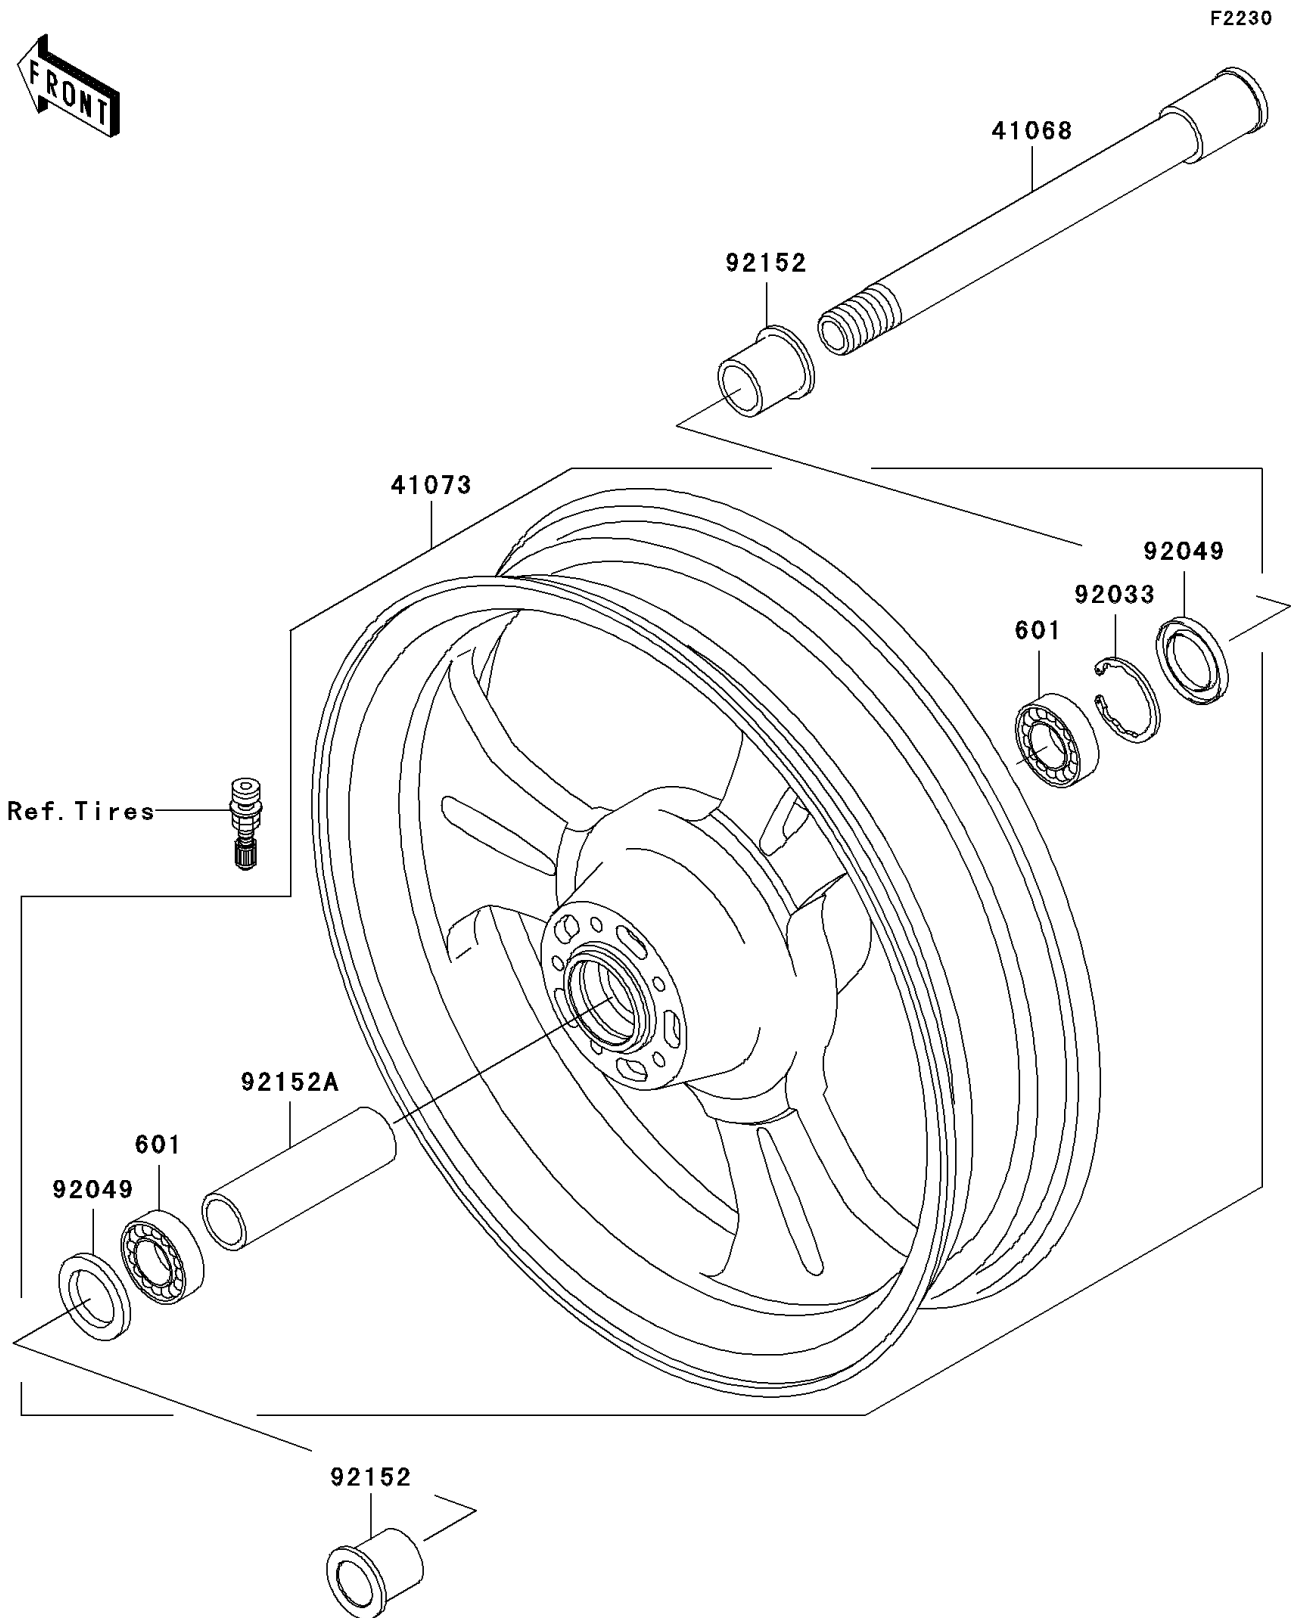

2006 Vulcan 1600 Mean Streak

PARTS DIAGRAM

Front Wheel

2006 Vulcan 1600 Mean Streak

PARTS LIST

Front Wheel

ITEM NAME	PART NUMBER	QUANTITY
-----------	-------------	----------
