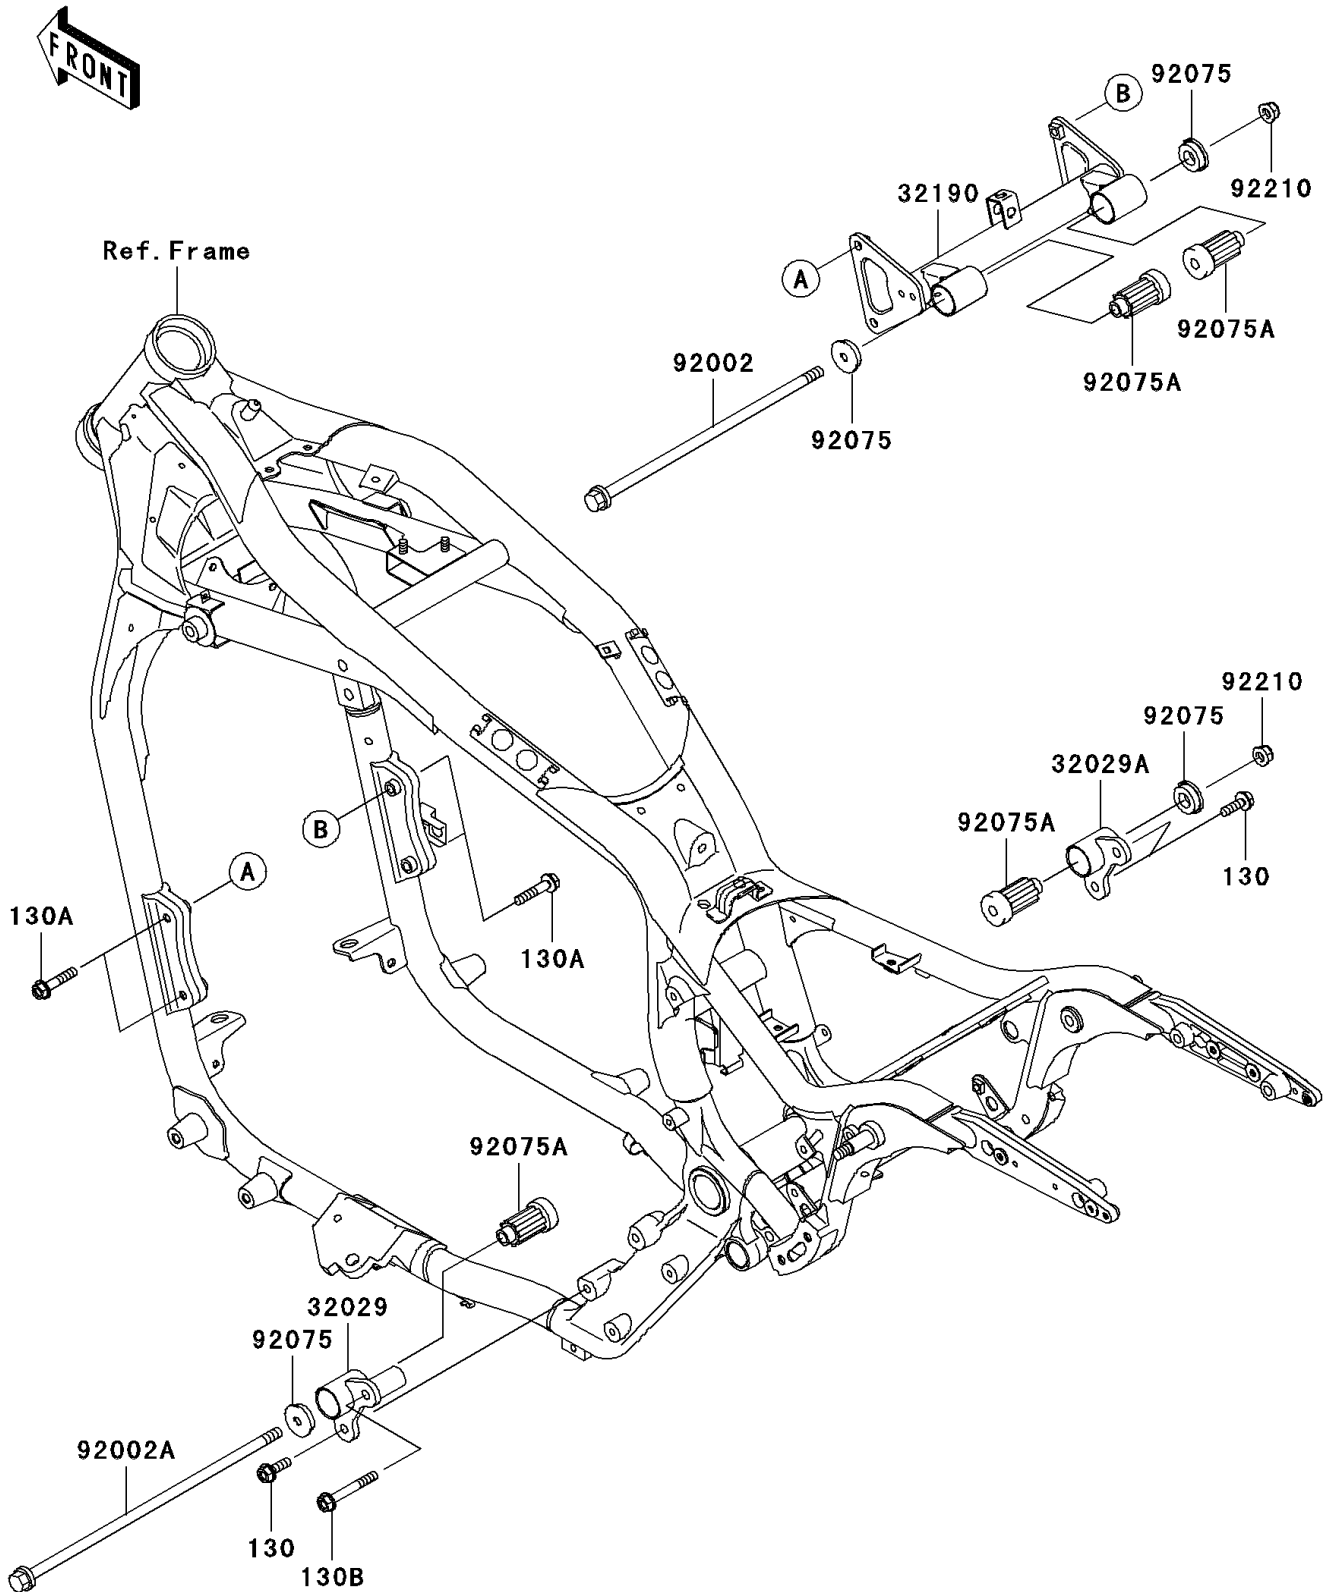

2006 Vulcan 1600 Mean Streak

PARTS DIAGRAM

Engine Mount

F2122

2006 Vulcan 1600 Mean Streak

PARTS LIST

Engine Mount

| ITEM NAME | PART NUMBER | QUANTITY |
|-----------|-------------|----------|
|-----------|-------------|----------|
