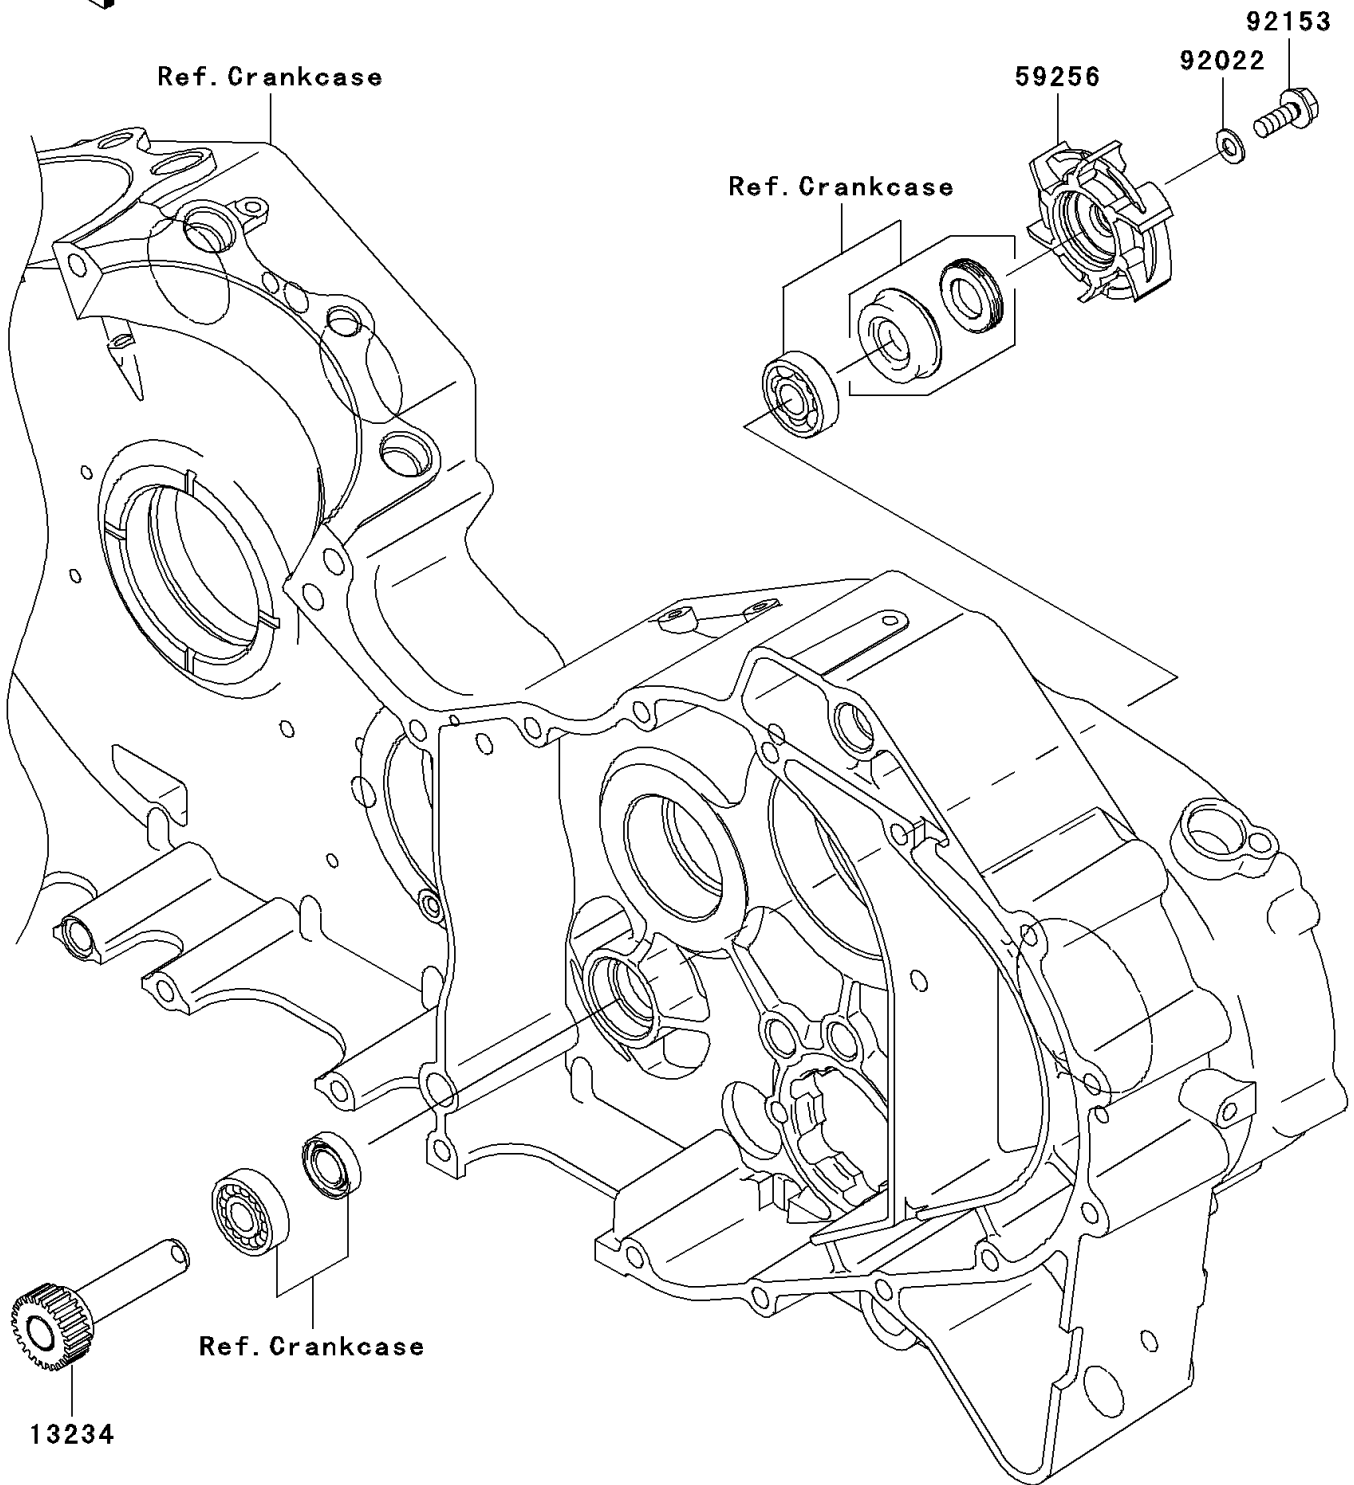

2009 Vulcan® 2000

PARTS DIAGRAM

Water Pump

E3031

2009 Vulcan® 2000

PARTS LIST

Water Pump

ITEM NAME

PART NUMBER

QUANTITY
