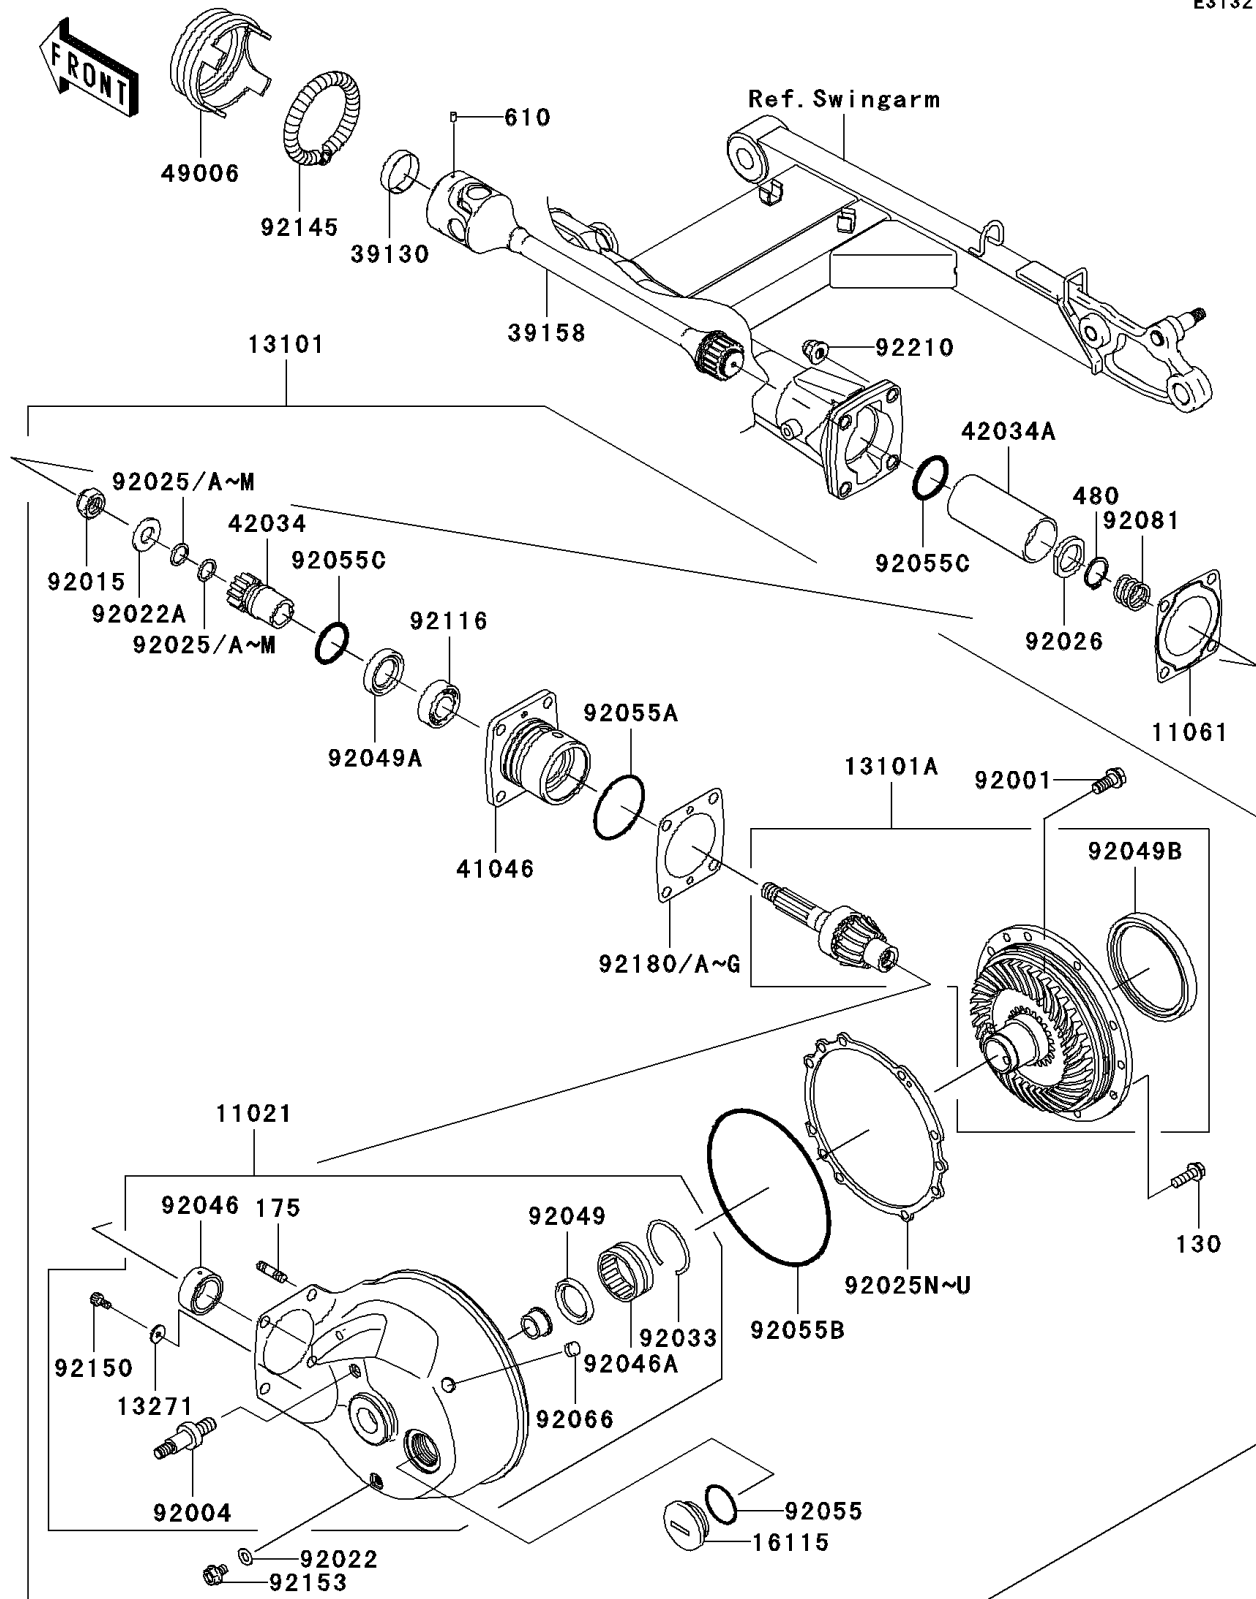

2006 Vulcan 1600 Mean Streak

PARTS DIAGRAM

Drive Shaft/Final Gear

E3132

2006 Vulcan 1600 Mean Streak

PARTS LIST

Drive Shaft/Final Gear

ITEM NAME	PART NUMBER	QUANTITY
-----------	-------------	----------
