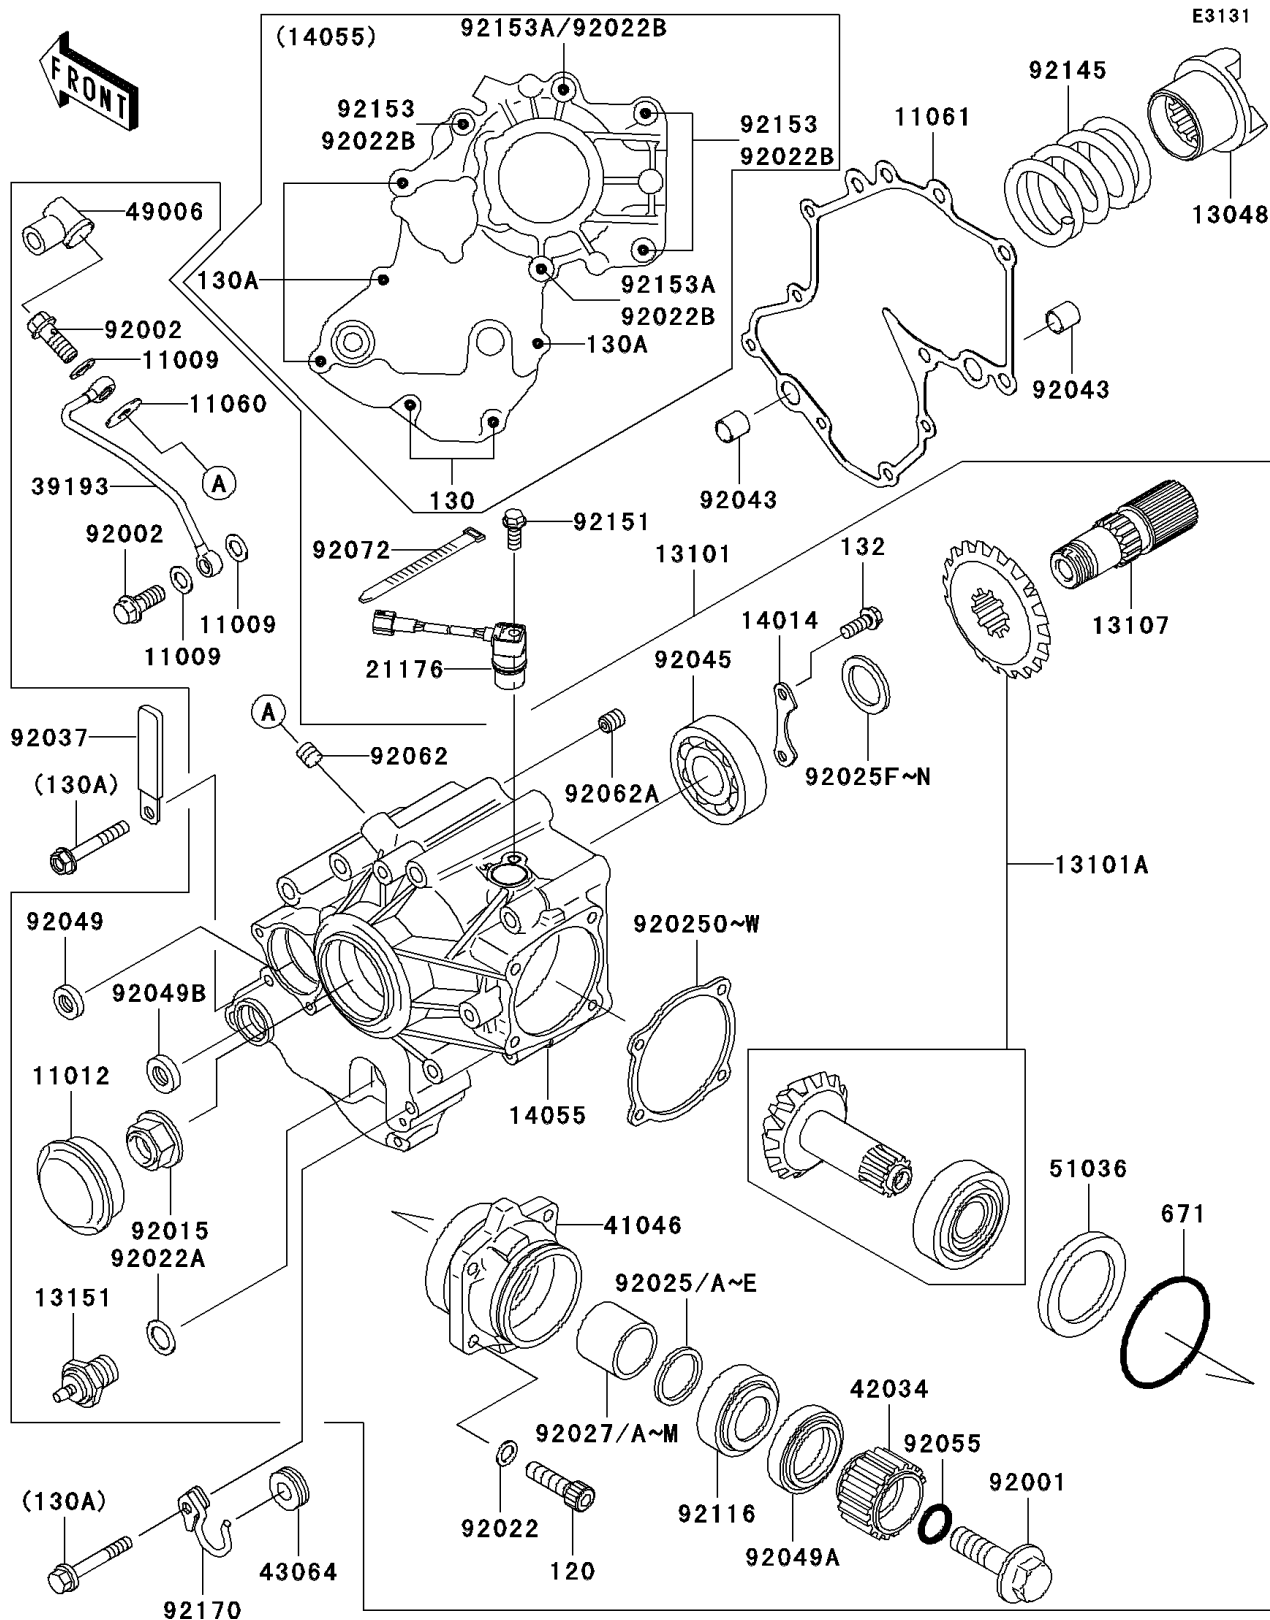

2006 Vulcan 1600 Mean Streak

PARTS DIAGRAM

Front Bevel Gear

2006 Vulcan 1600 Mean Streak

PARTS LIST

Front Bevel Gear

ITEM NAME	PART NUMBER	QUANTITY
-----------	-------------	----------
