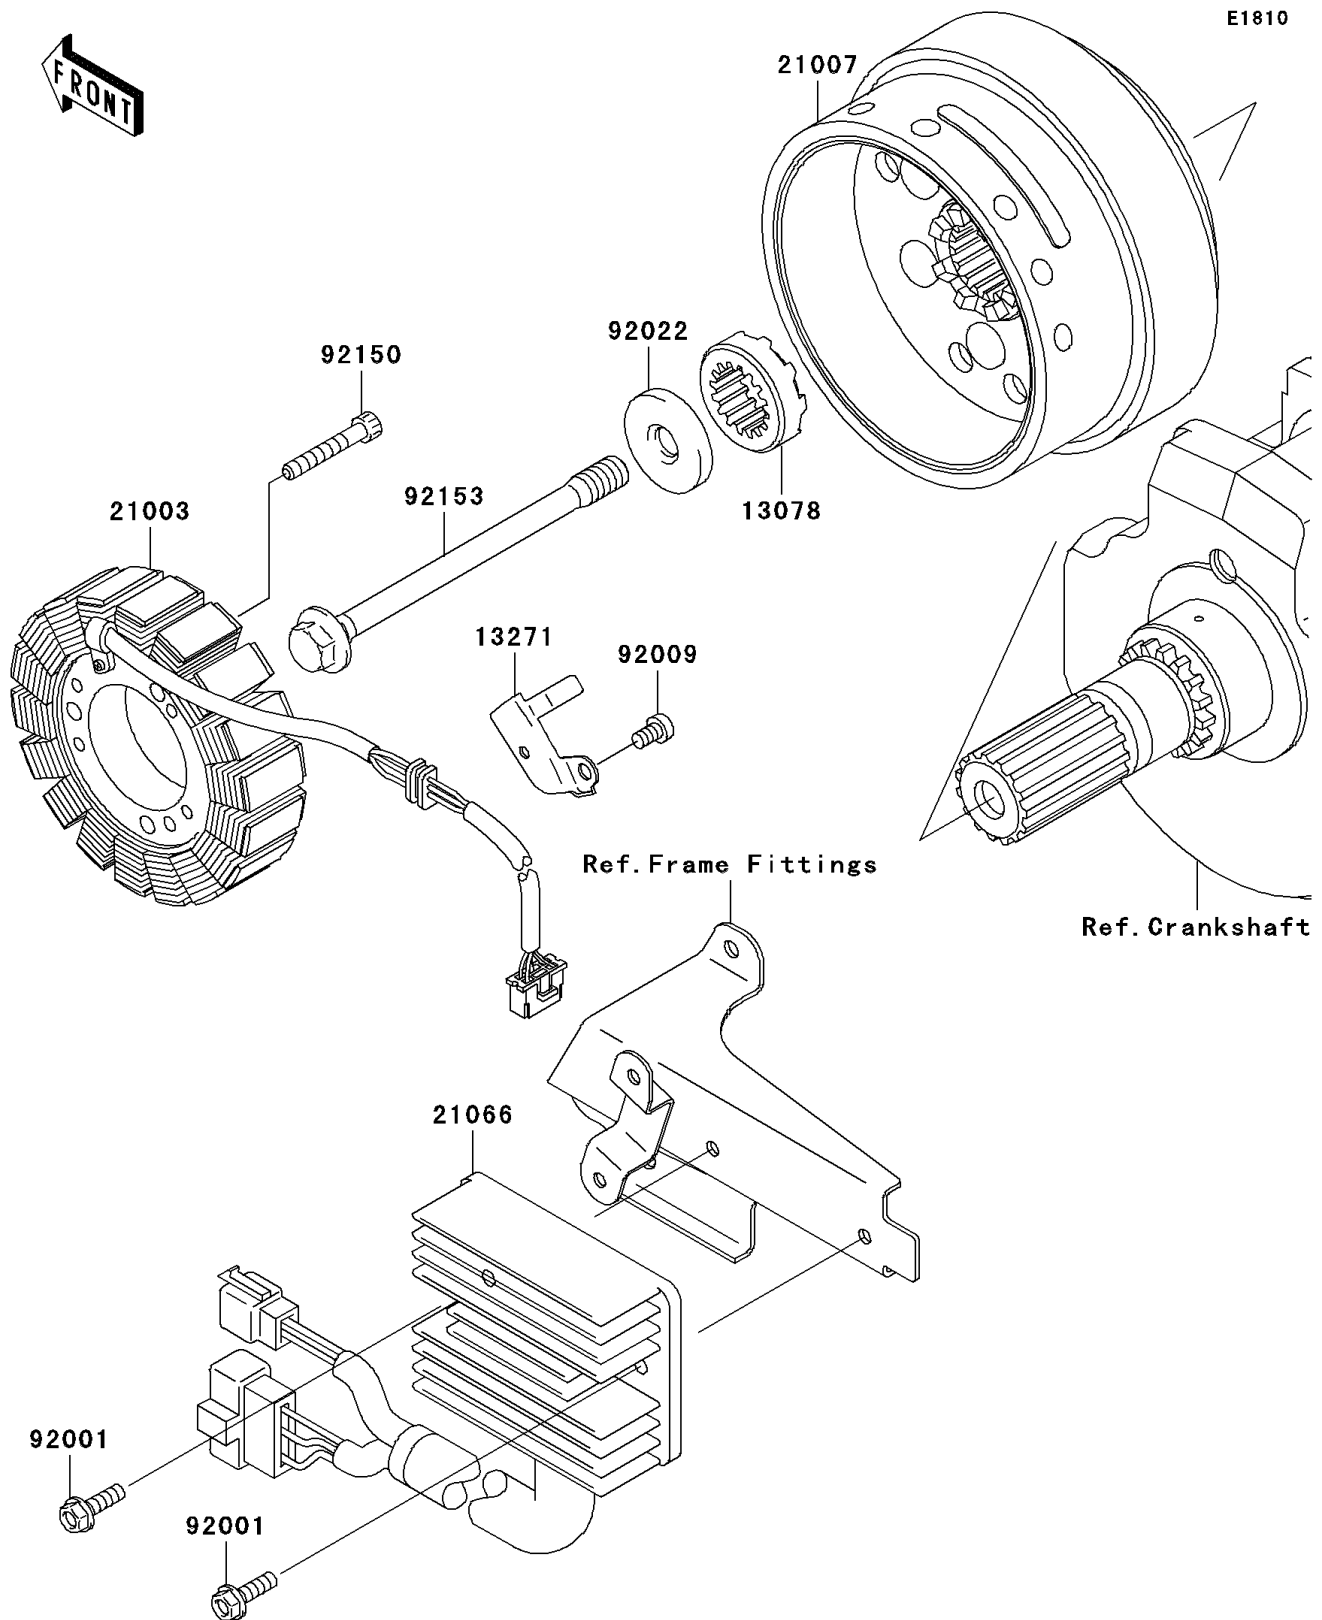

2006 Vulcan 1600 Mean Streak

PARTS DIAGRAM

Generator

2006 Vulcan 1600 Mean Streak

PARTS LIST

Generator

ITEM NAME

PART NUMBER

QUANTITY
