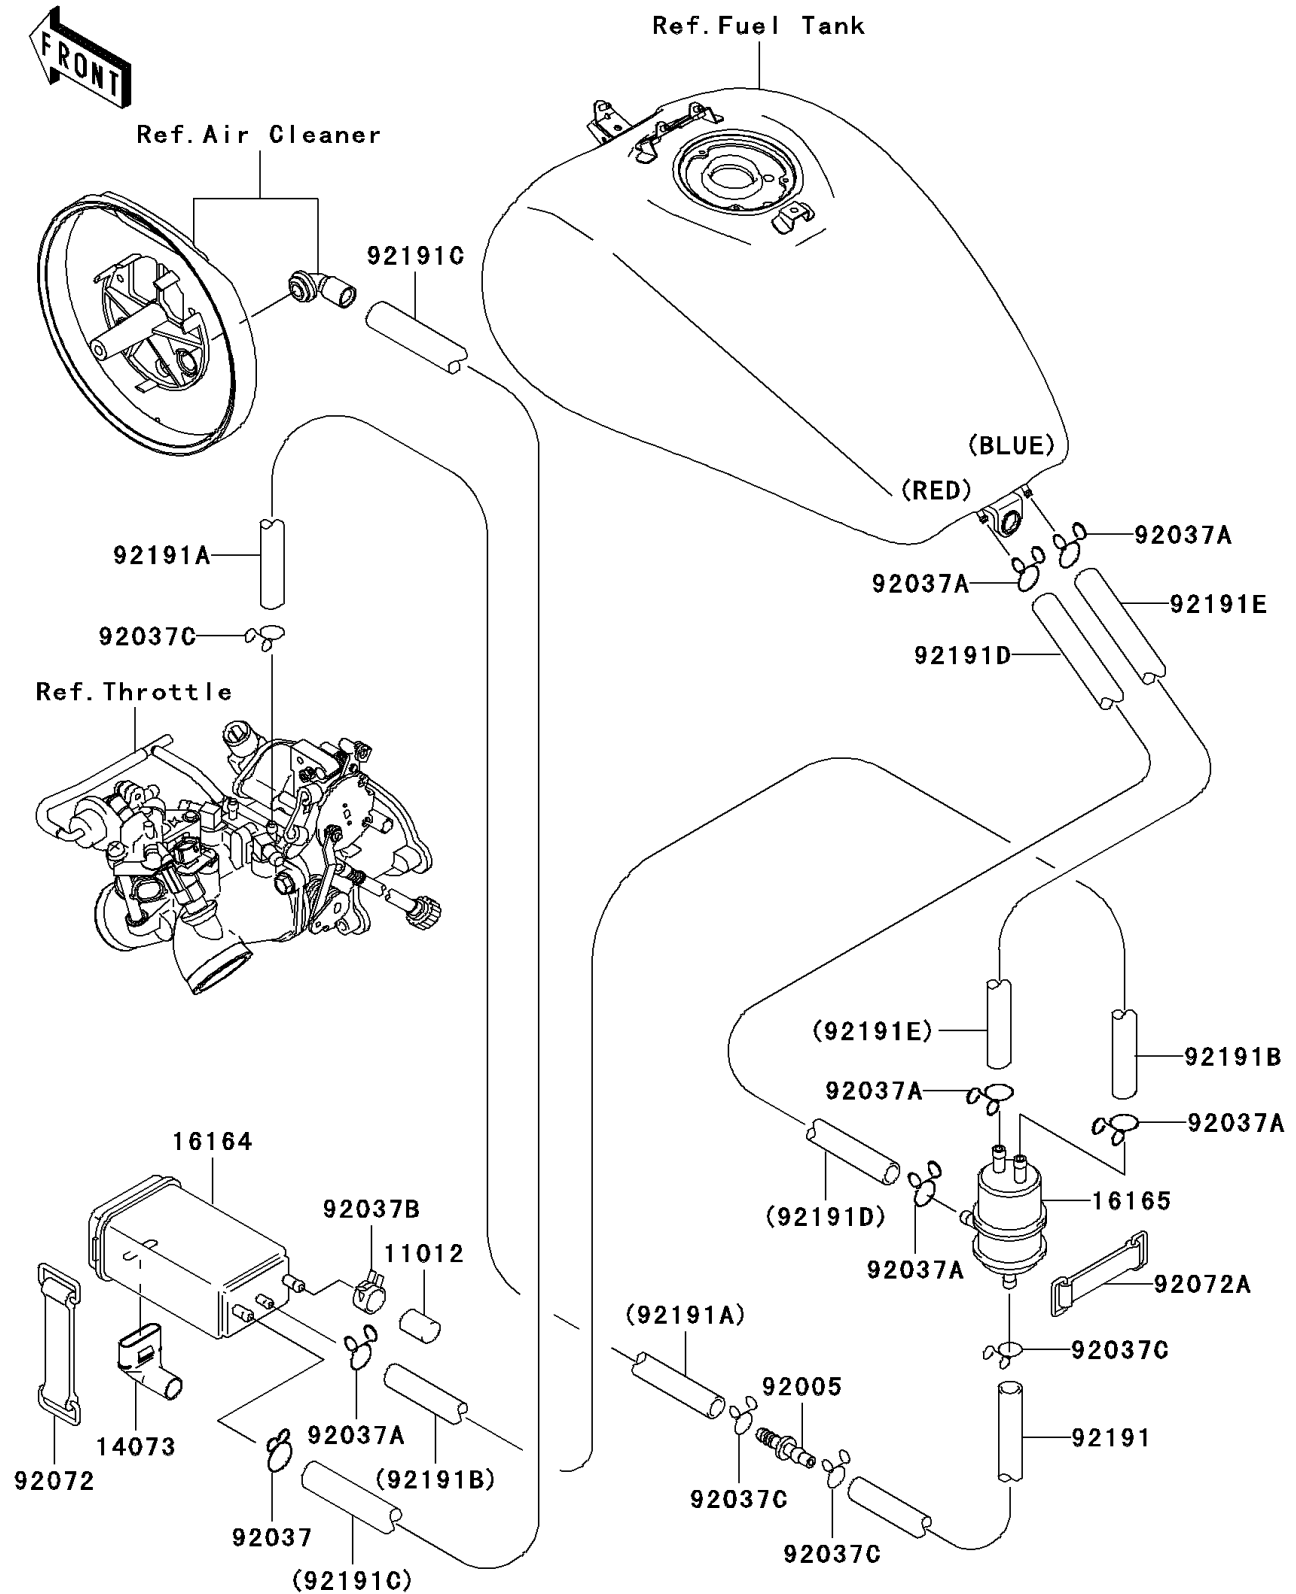

2006 Vulcan 1600 Mean Streak

PARTS DIAGRAM

Fuel Evaporative System(CA)

E1650

2006 Vulcan 1600 Mean Streak

PARTS LIST

Fuel Evaporative System(CA)

ITEM NAME

PART NUMBER

QUANTITY
