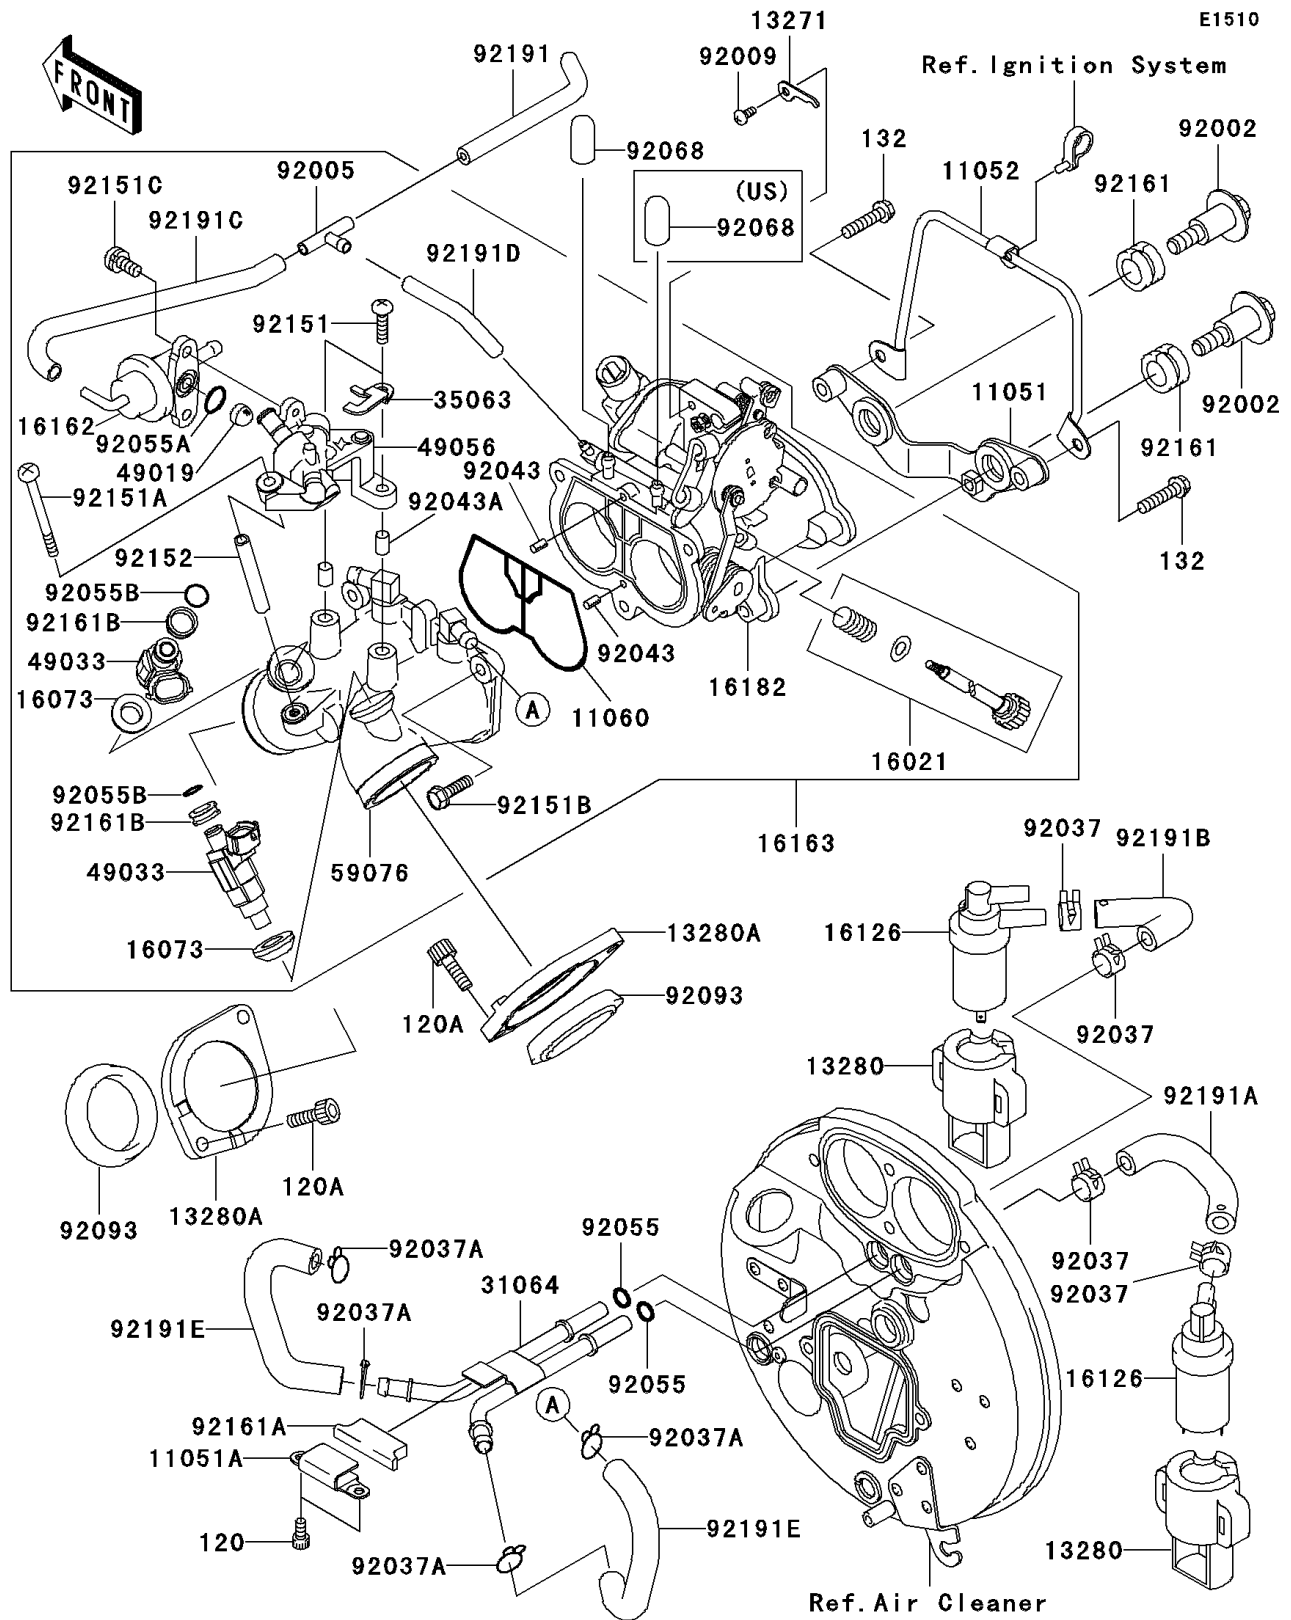

2006 Vulcan 1600 Mean Streak

PARTS DIAGRAM

Throttle

2006 Vulcan 1600 Mean Streak

PARTS LIST

Throttle

ITEM NAME	PART NUMBER	QUANTITY
-----------	-------------	----------
