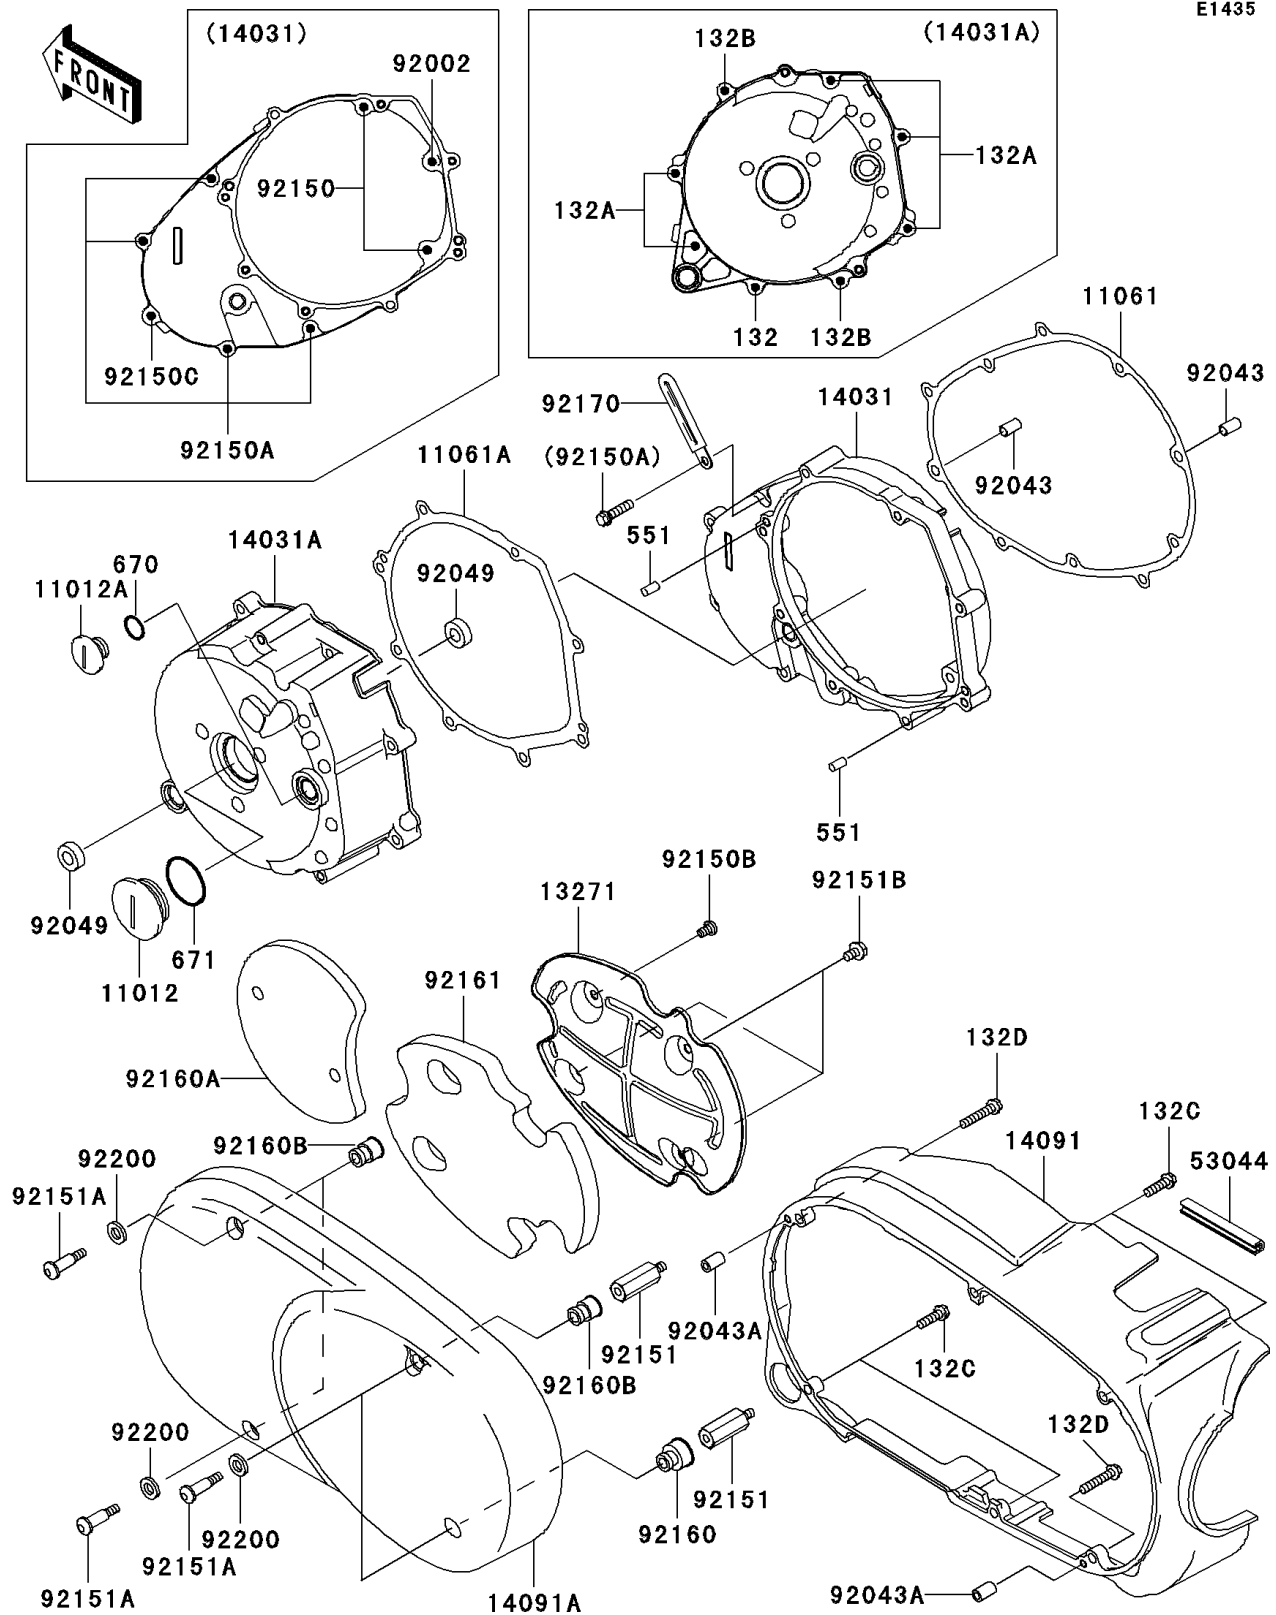

2006 Vulcan 1600 Mean Streak

PARTS DIAGRAM

Left Engine Cover(s)

E1435

2006 Vulcan 1600 Mean Streak

PARTS LIST

Left Engine Cover(s)

ITEM NAME	PART NUMBER	QUANTITY
-----------	-------------	----------
