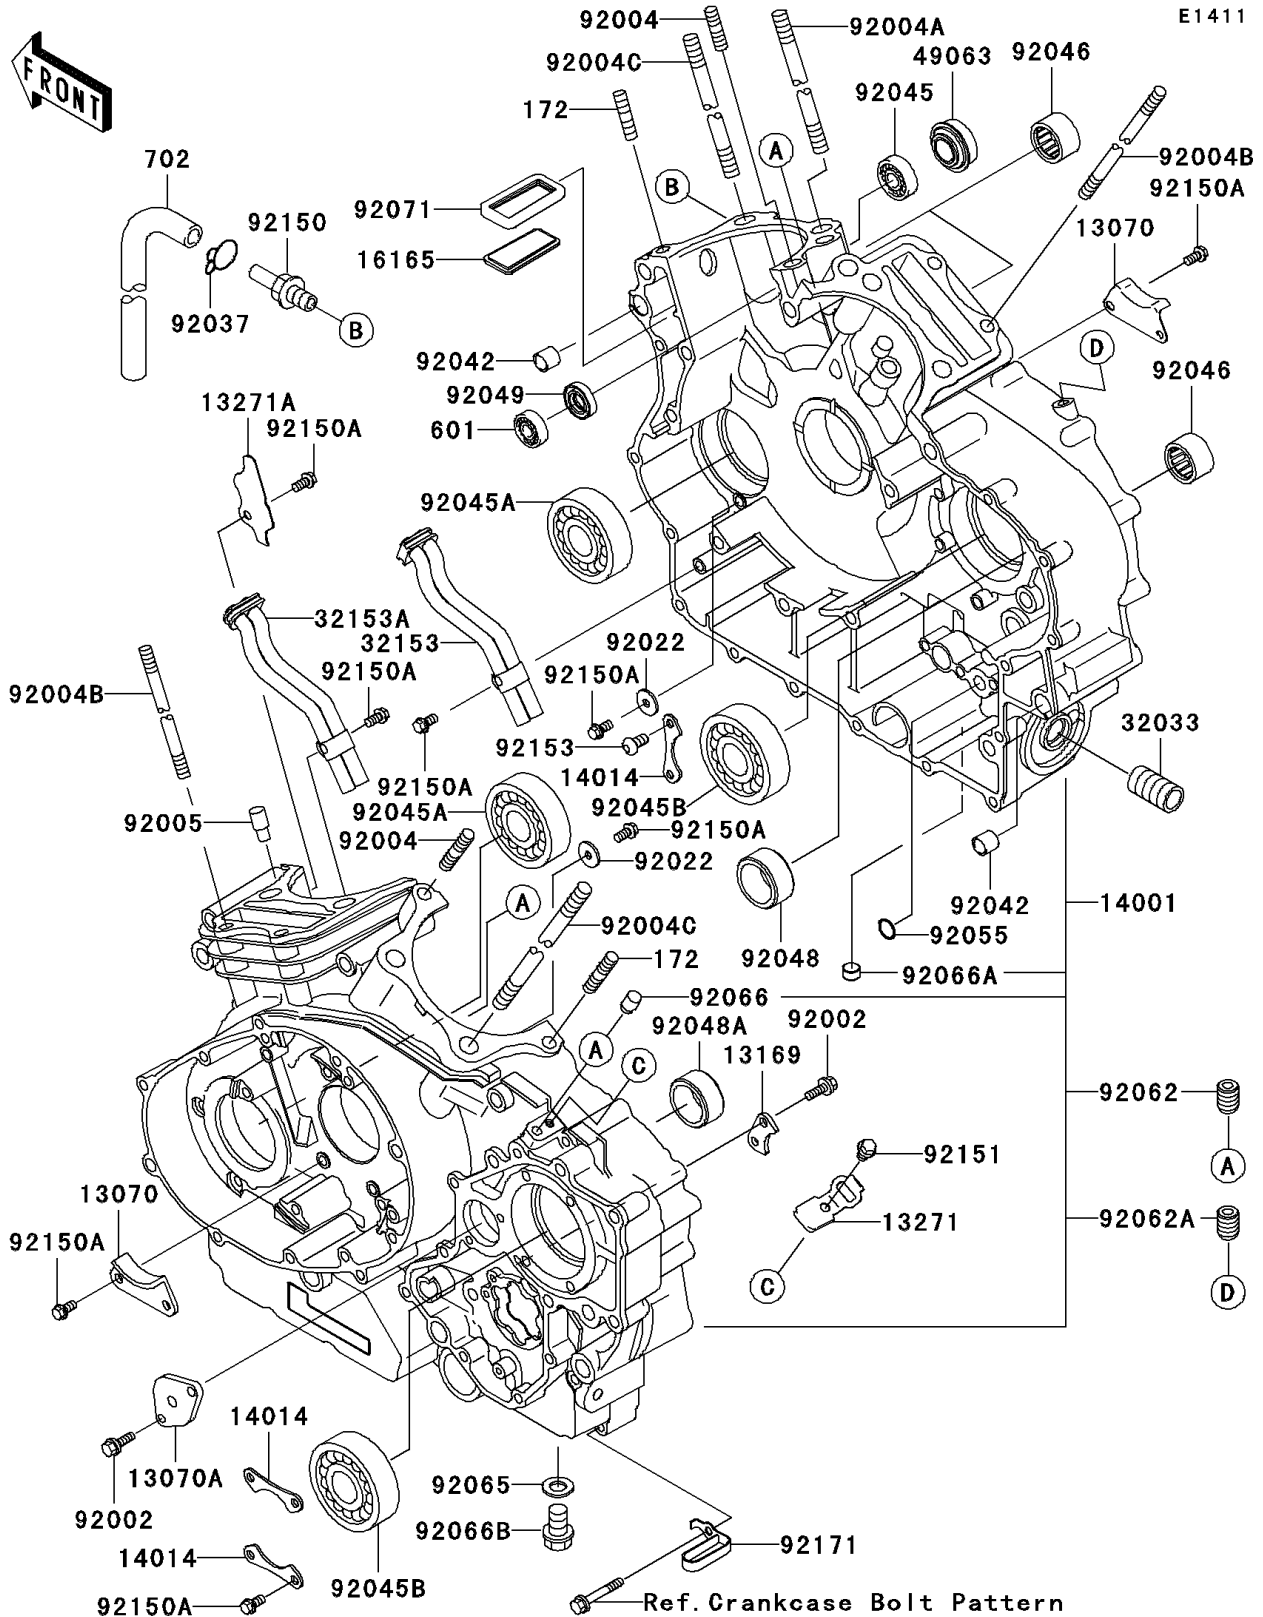

2006 Vulcan 1600 Mean Streak

PARTS DIAGRAM

Crankcase

2006 Vulcan 1600 Mean Streak

PARTS LIST

Crankcase

ITEM NAME	PART NUMBER	QUANTITY
-----------	-------------	----------
