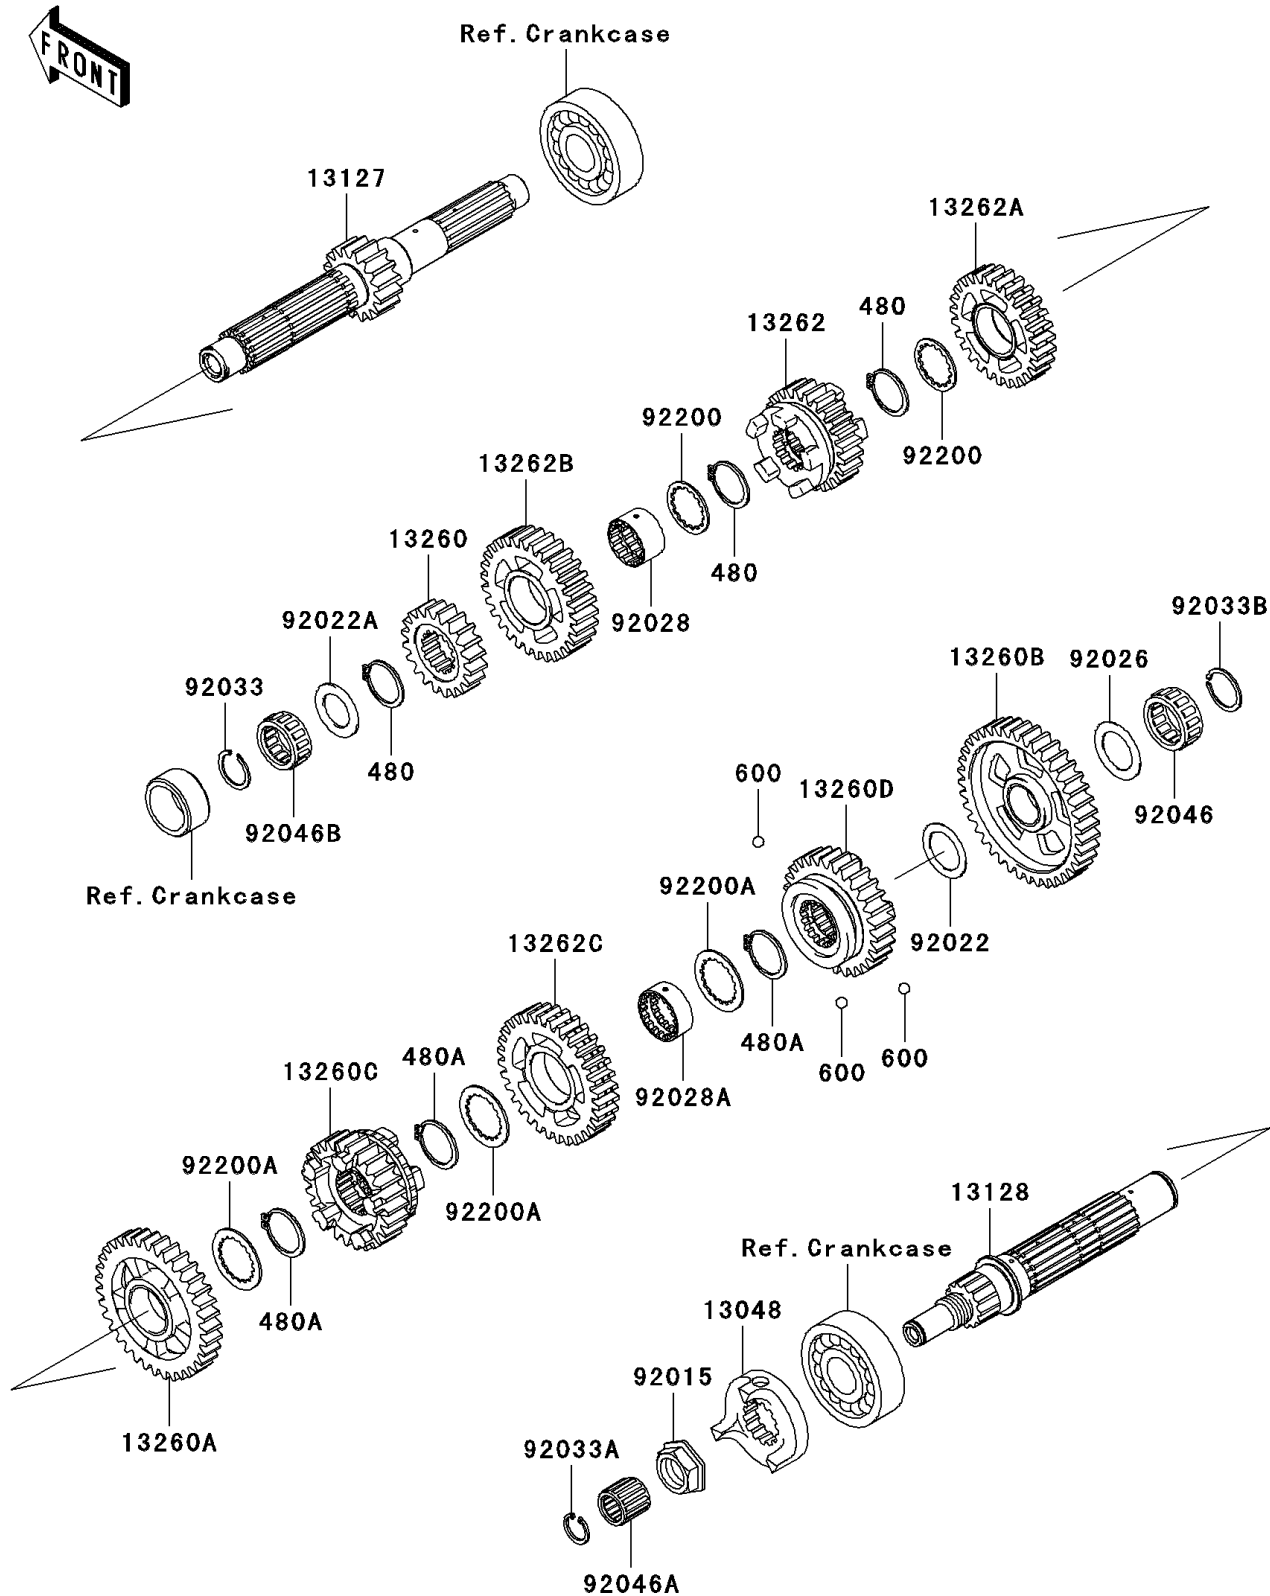

2006 Vulcan 1600 Mean Streak

PARTS DIAGRAM

Transmission

E1361

2006 Vulcan 1600 Mean Streak

PARTS LIST

Transmission

ITEM NAME

PART NUMBER

QUANTITY
