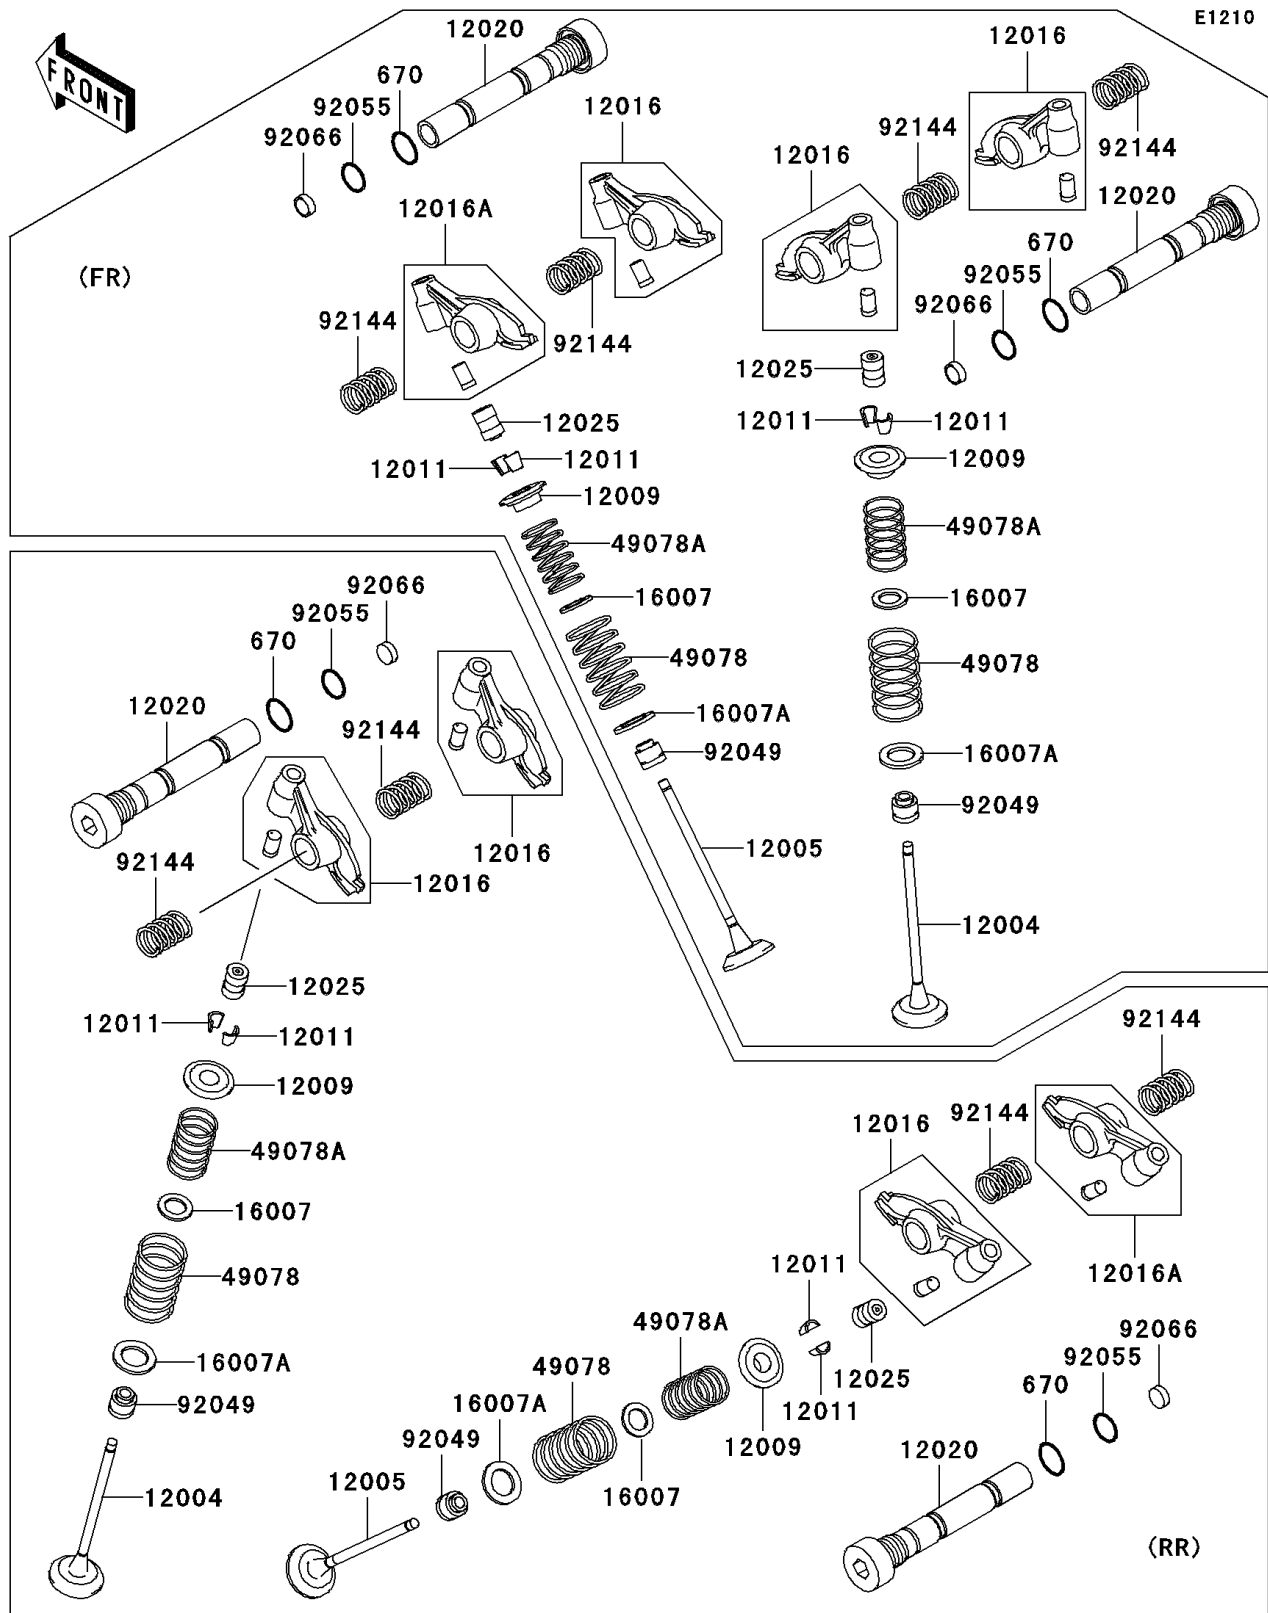

# 2006 Vulcan 1600 Mean Streak

## PARTS DIAGRAM

Valve(s)

## PARTS LIST

Valve(s)

ITEM NAME	PART NUMBER	QUANTITY
-----------	-------------	----------

---