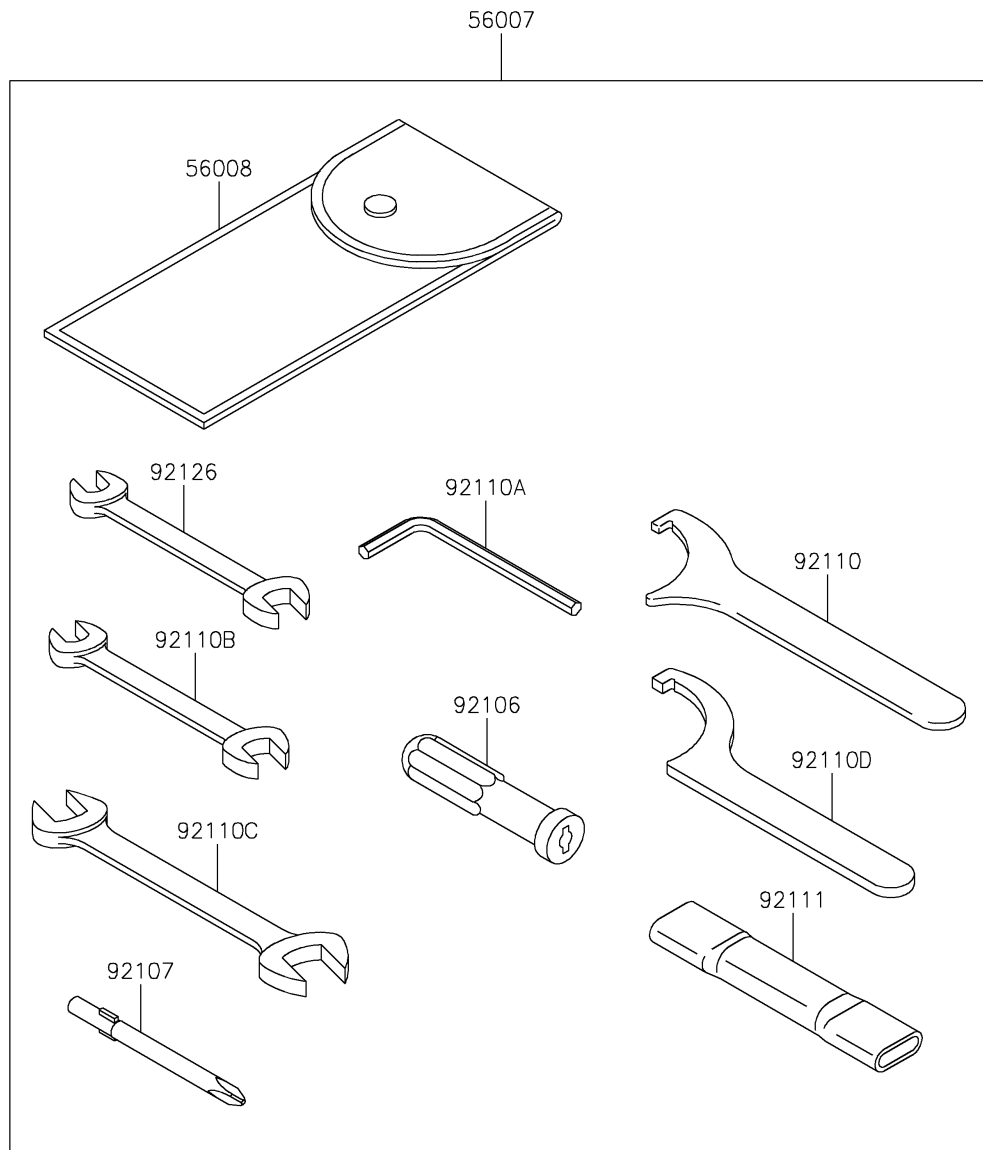

2021 Vulcan 900 Custom

PARTS DIAGRAM

Owner's Tools

F2810

2021 Vulcan 900 Custom

PARTS LIST Owner's Tools

ITEM NAME

PART NUMBER

QUANTITY
