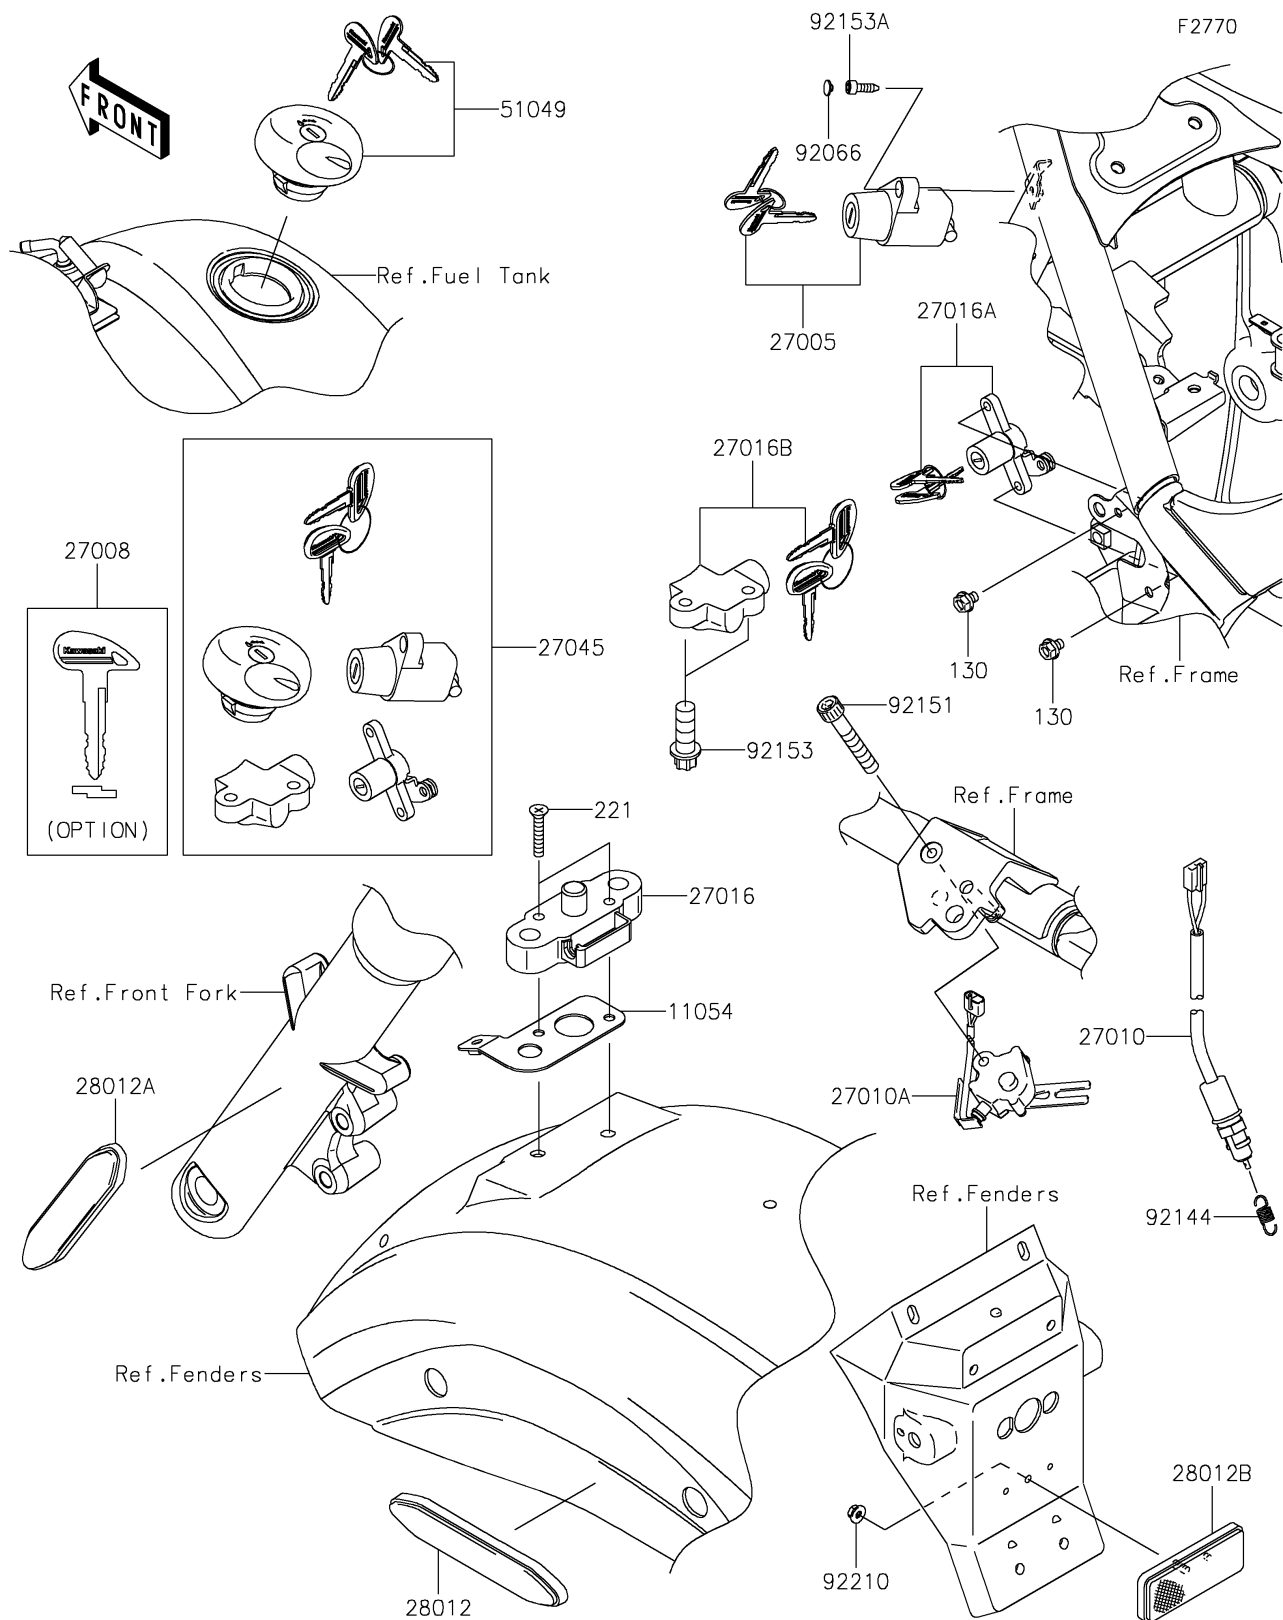

2021 Vulcan 900 Custom

PARTS DIAGRAM

Ignition Switch/Locks/Reflectors

2021 Vulcan 900 Custom

PARTS LIST

Ignition Switch/Locks/Reflectors

ITEM NAME

PART NUMBER

QUANTITY
