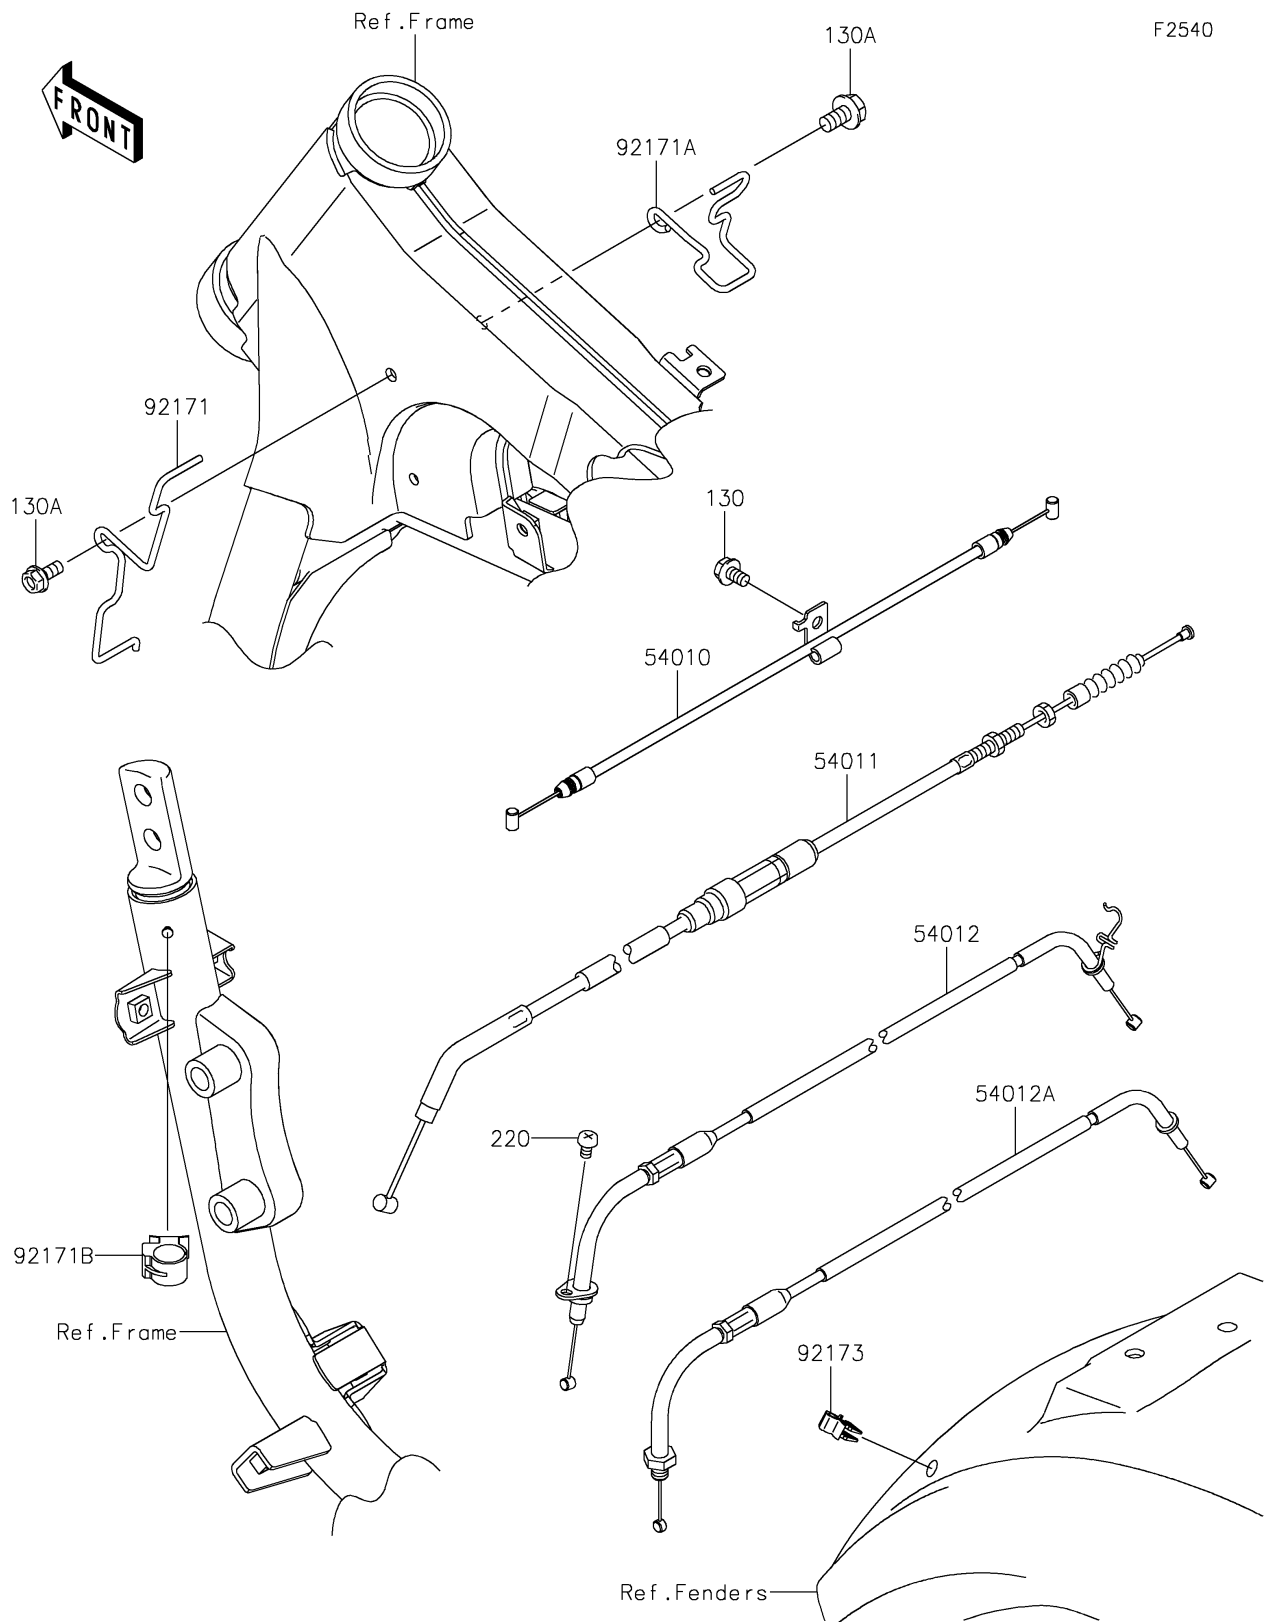

2021 Vulcan 900 Custom

PARTS DIAGRAM

Cables

2021 Vulcan 900 Custom

PARTS LIST

Cables

ITEM NAME

PART NUMBER

QUANTITY
