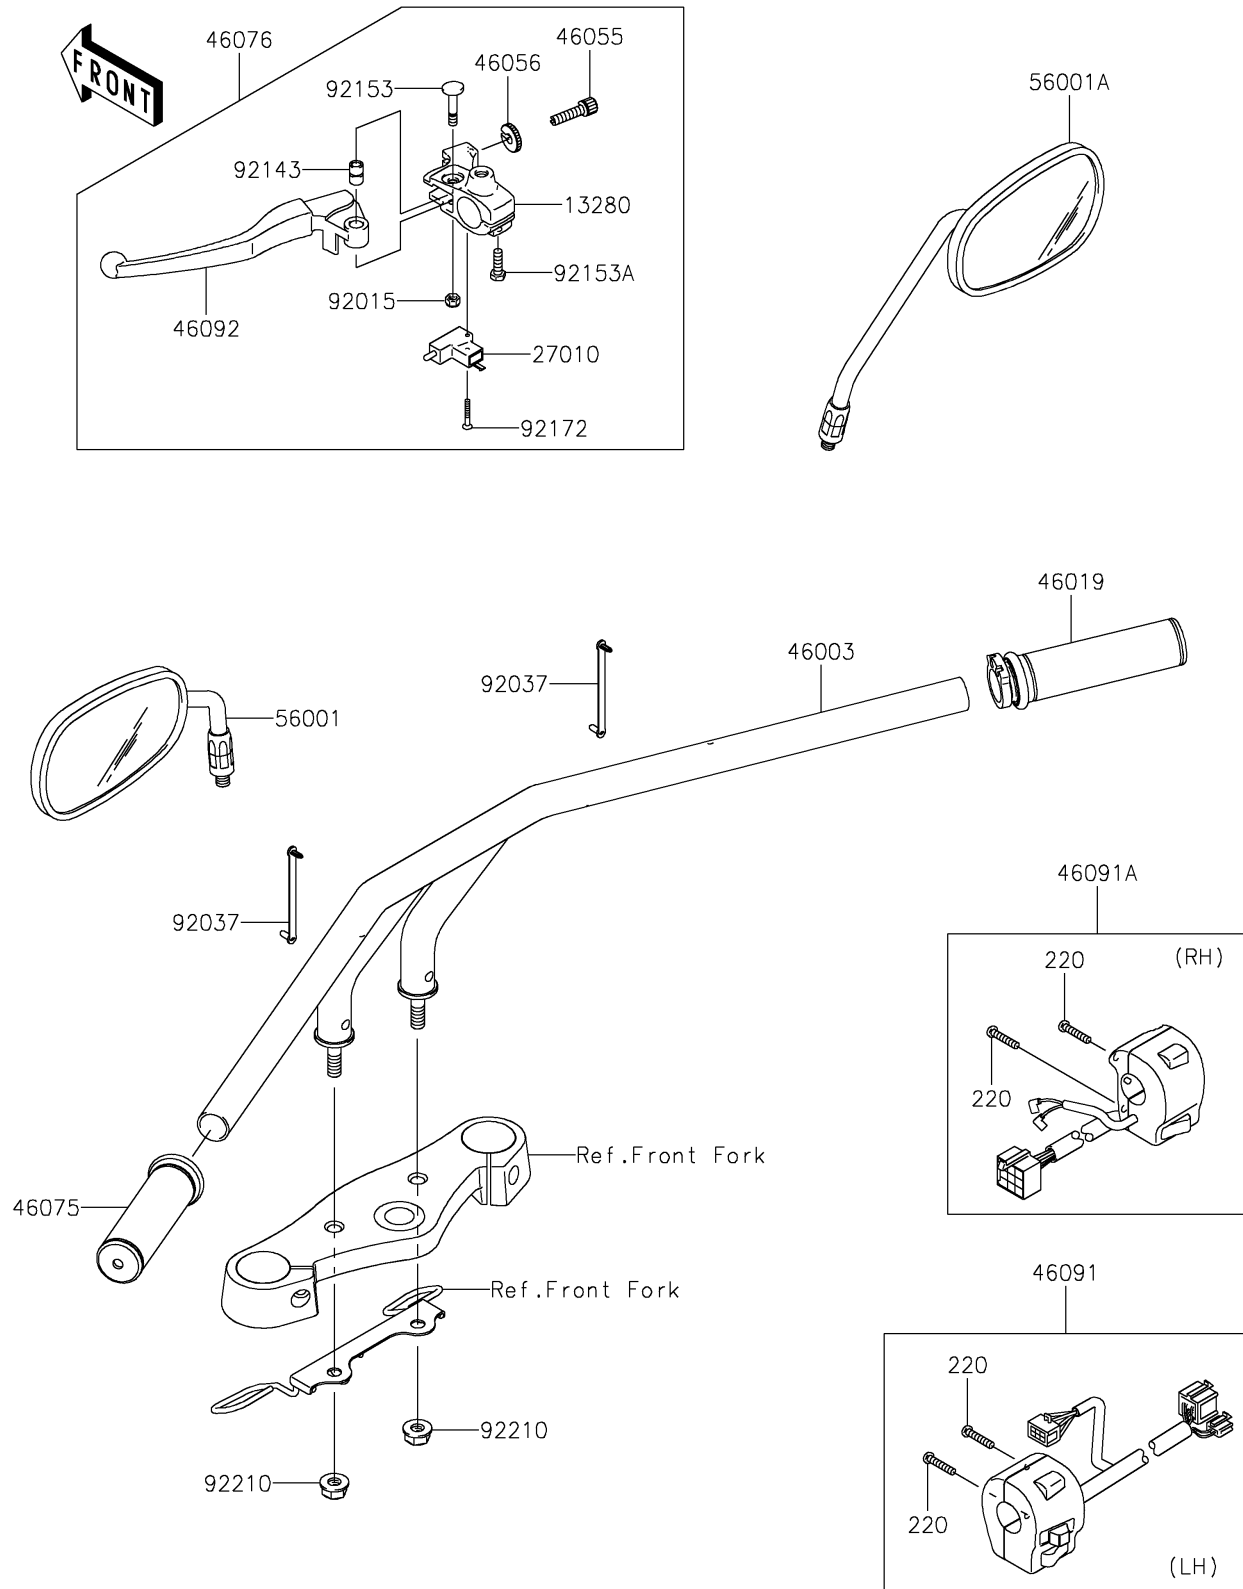

2021 Vulcan 900 Custom

PARTS DIAGRAM

Handlebar

F2310

2021 Vulcan 900 Custom

PARTS LIST

Handlebar

ITEM NAME

PART NUMBER

QUANTITY
