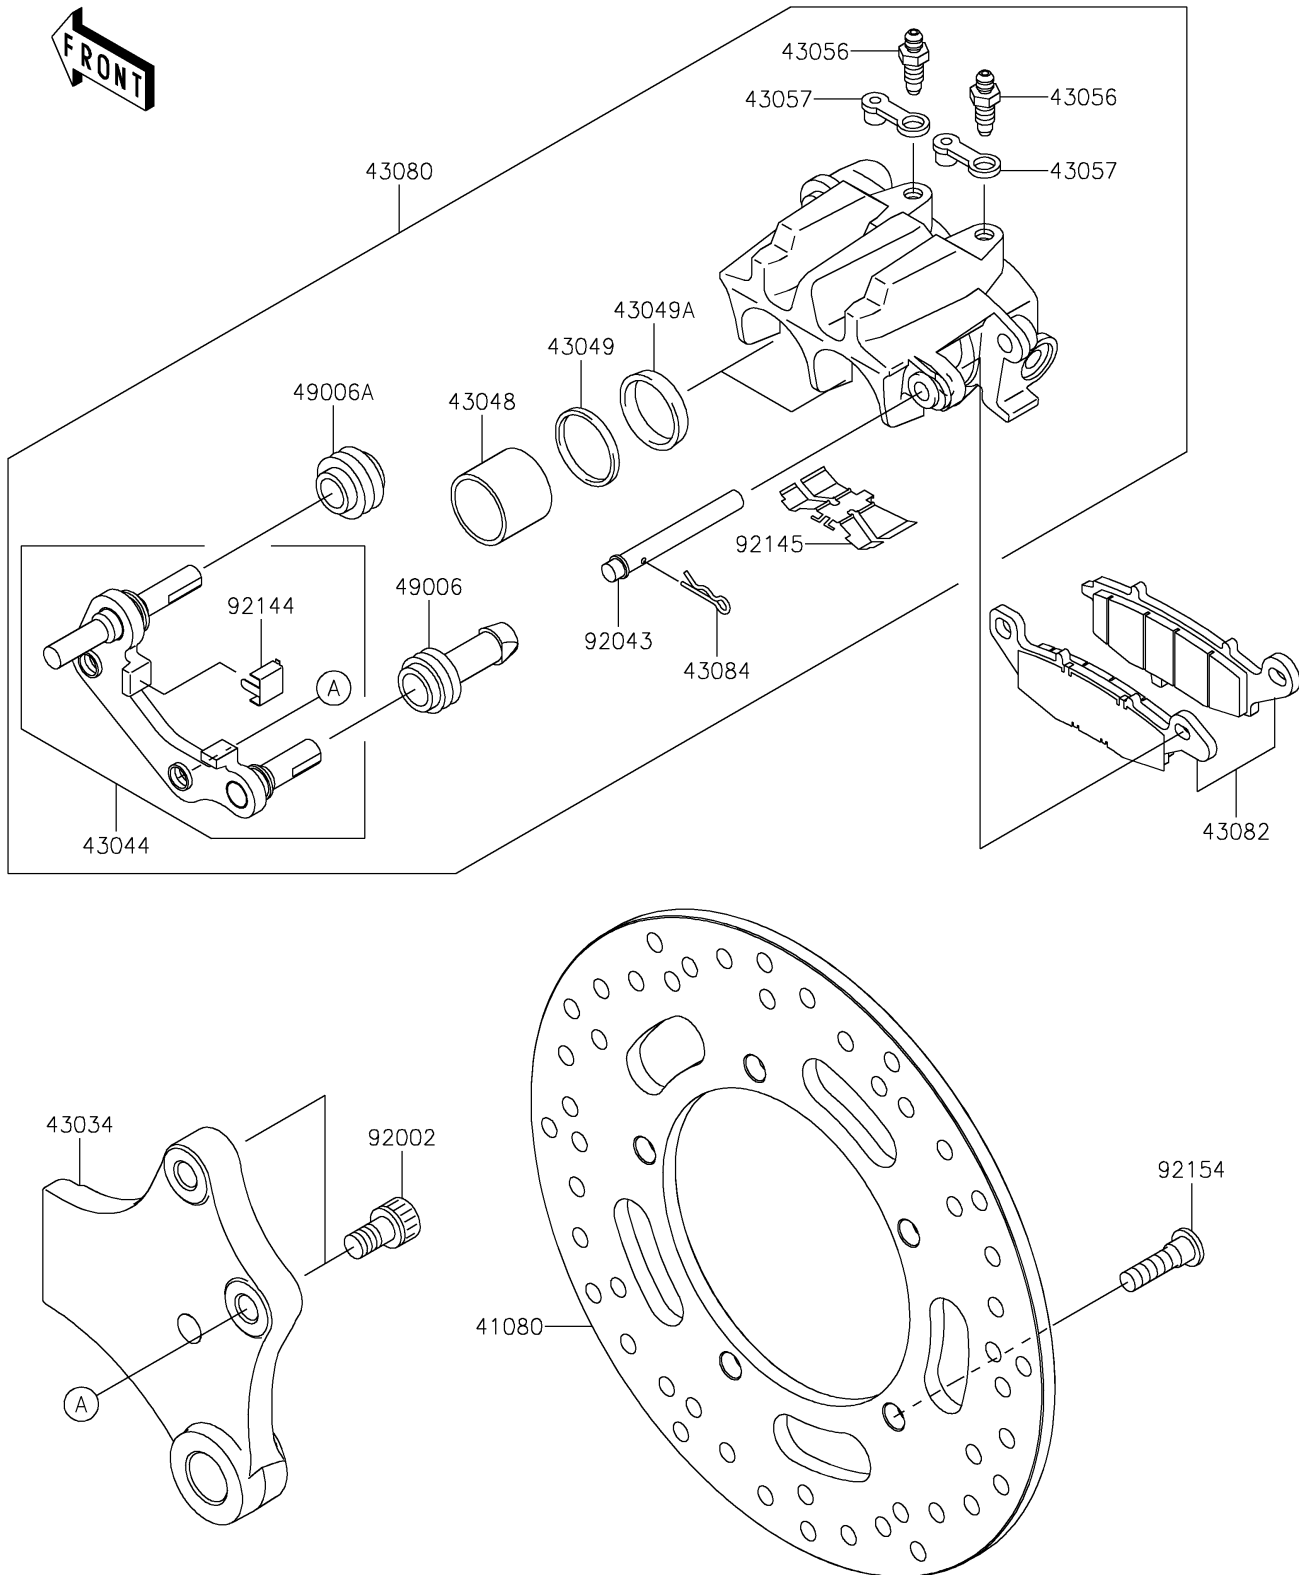

2021 VULCAN® 900 CUSTOM

PARTS DIAGRAM

Rear Brake

F2294

2021 VULCAN® 900 CUSTOM

PARTS LIST

Rear Brake

ITEM NAME

PART NUMBER

QUANTITY
