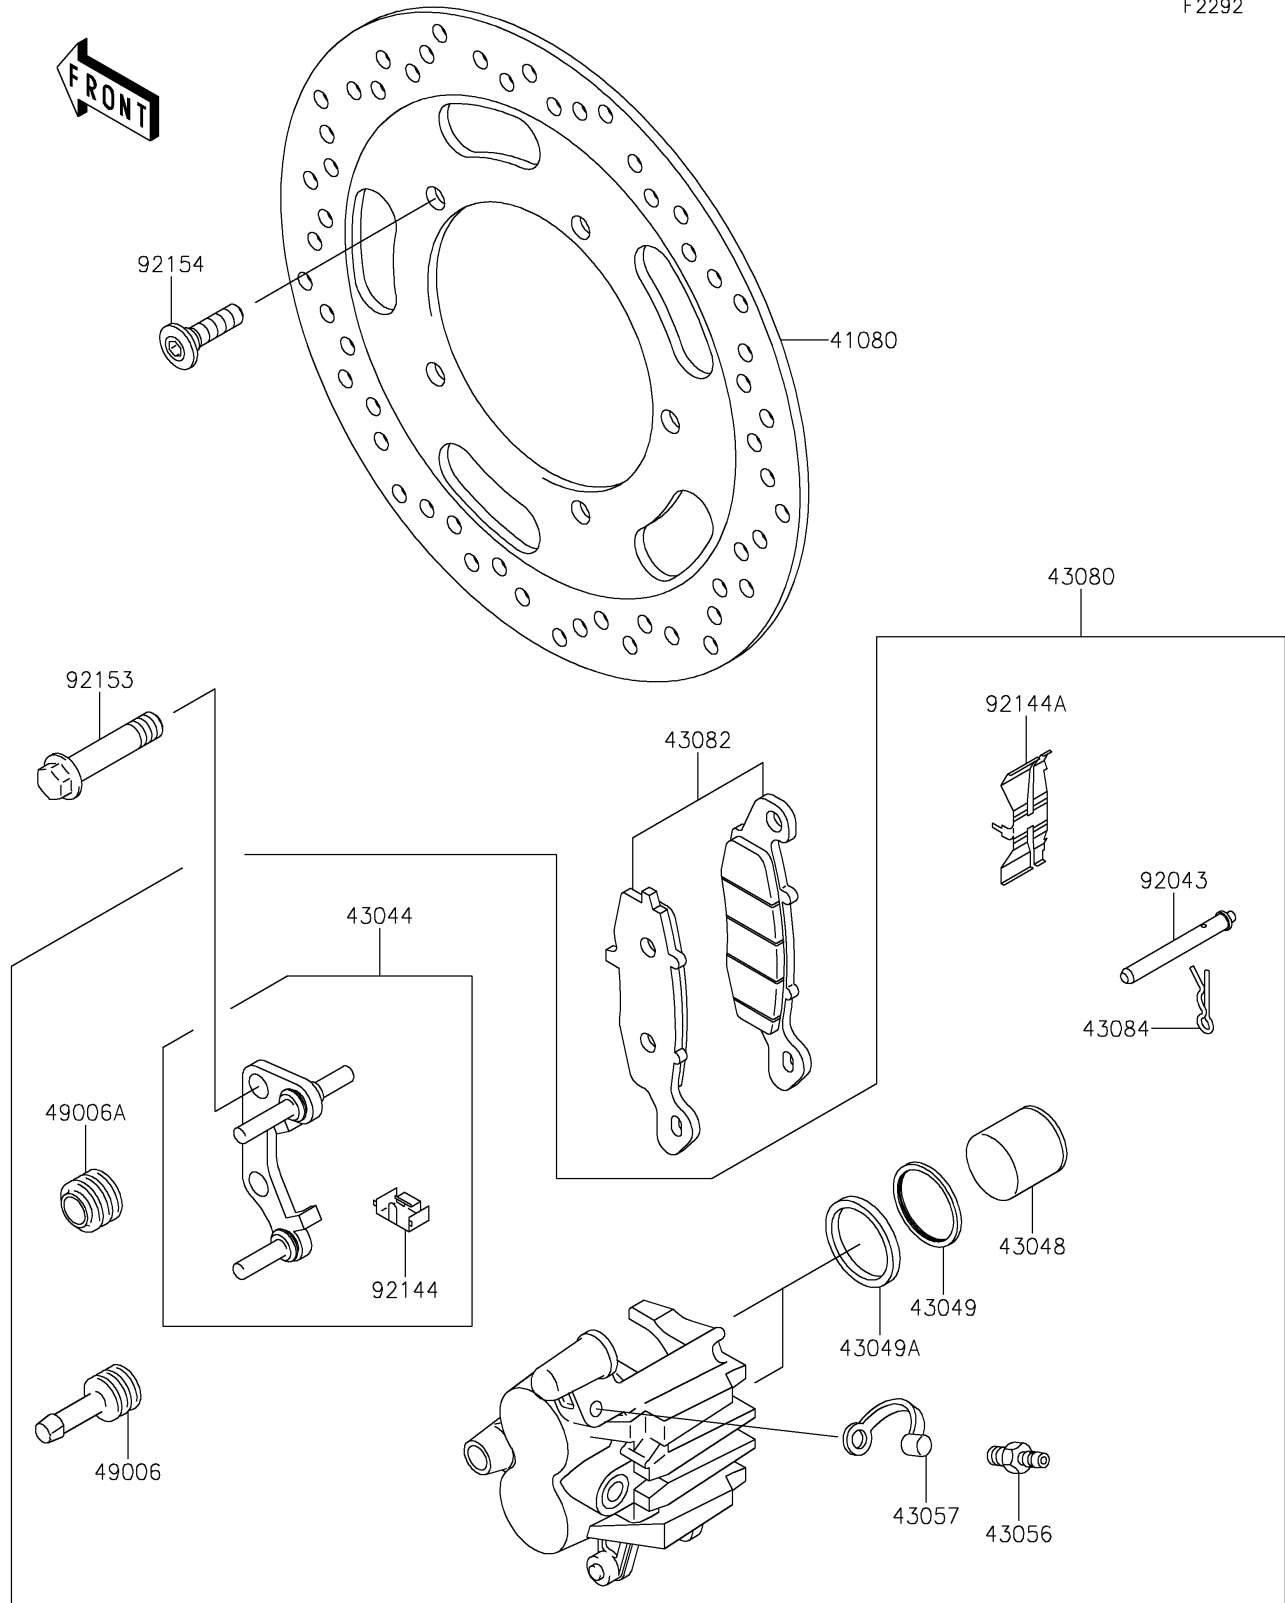

2021 Vulcan 900 Custom

PARTS DIAGRAM

Front Brake

F2292

2021 Vulcan 900 Custom

PARTS LIST

Front Brake

ITEM NAME

PART NUMBER

QUANTITY
