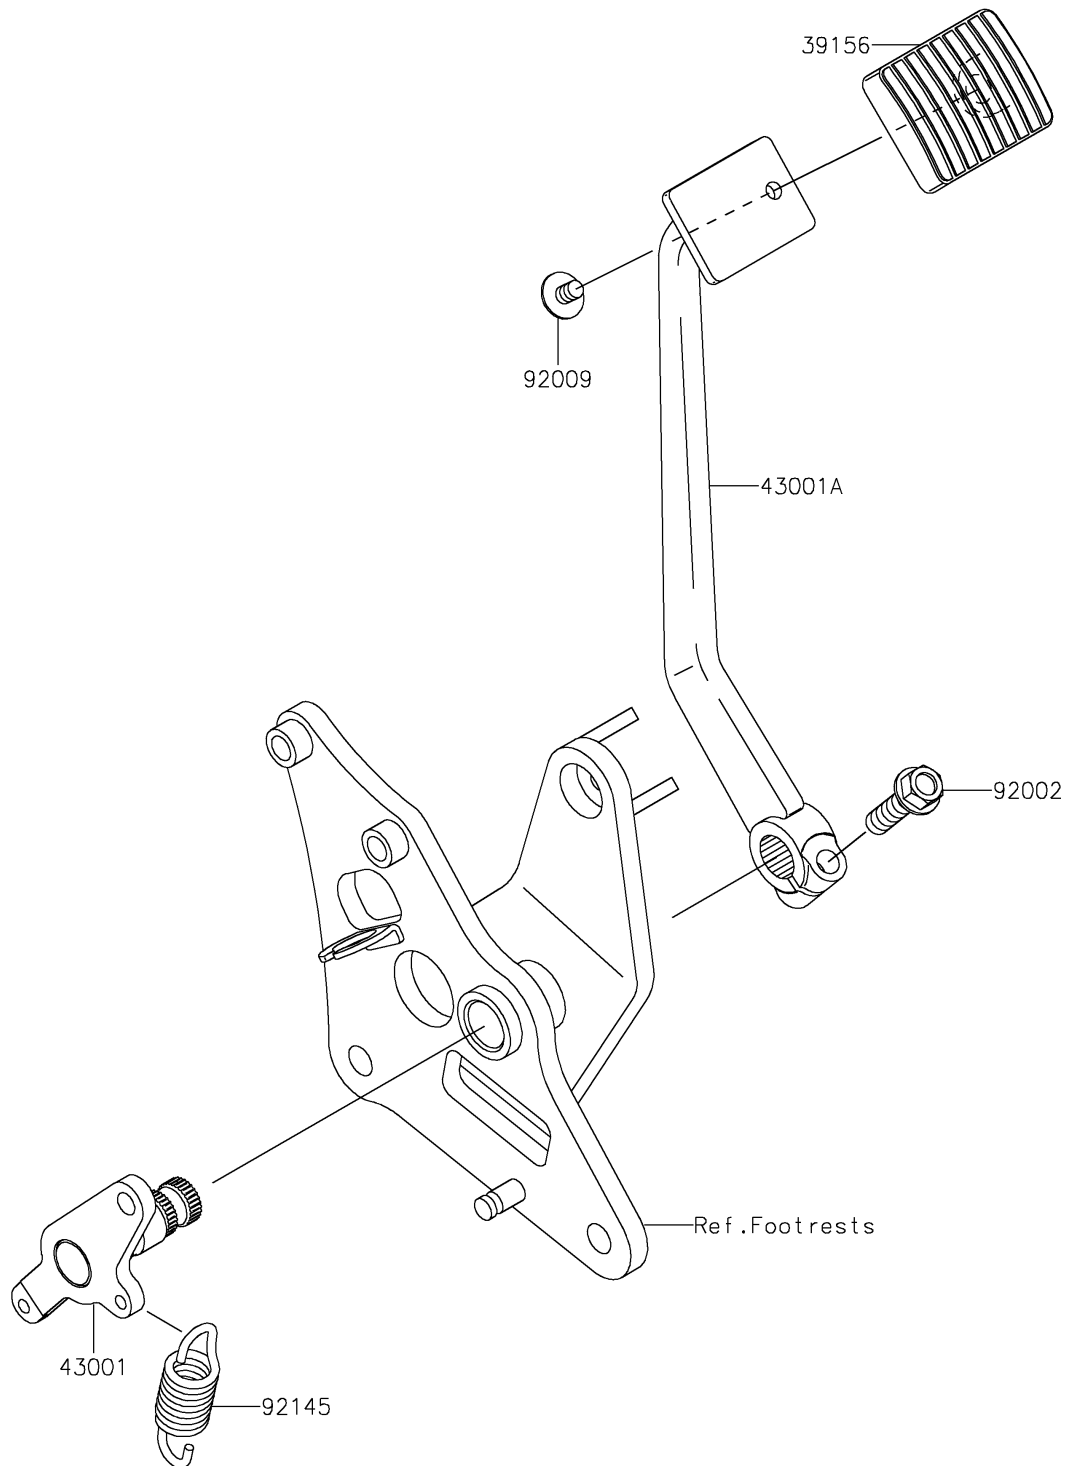

2021 Vulcan 900 Custom

PARTS DIAGRAM

Brake Pedal/Torque Link

F2260

2021 Vulcan 900 Custom

PARTS LIST

Brake Pedal/Torque Link

ITEM NAME

PART NUMBER

QUANTITY
