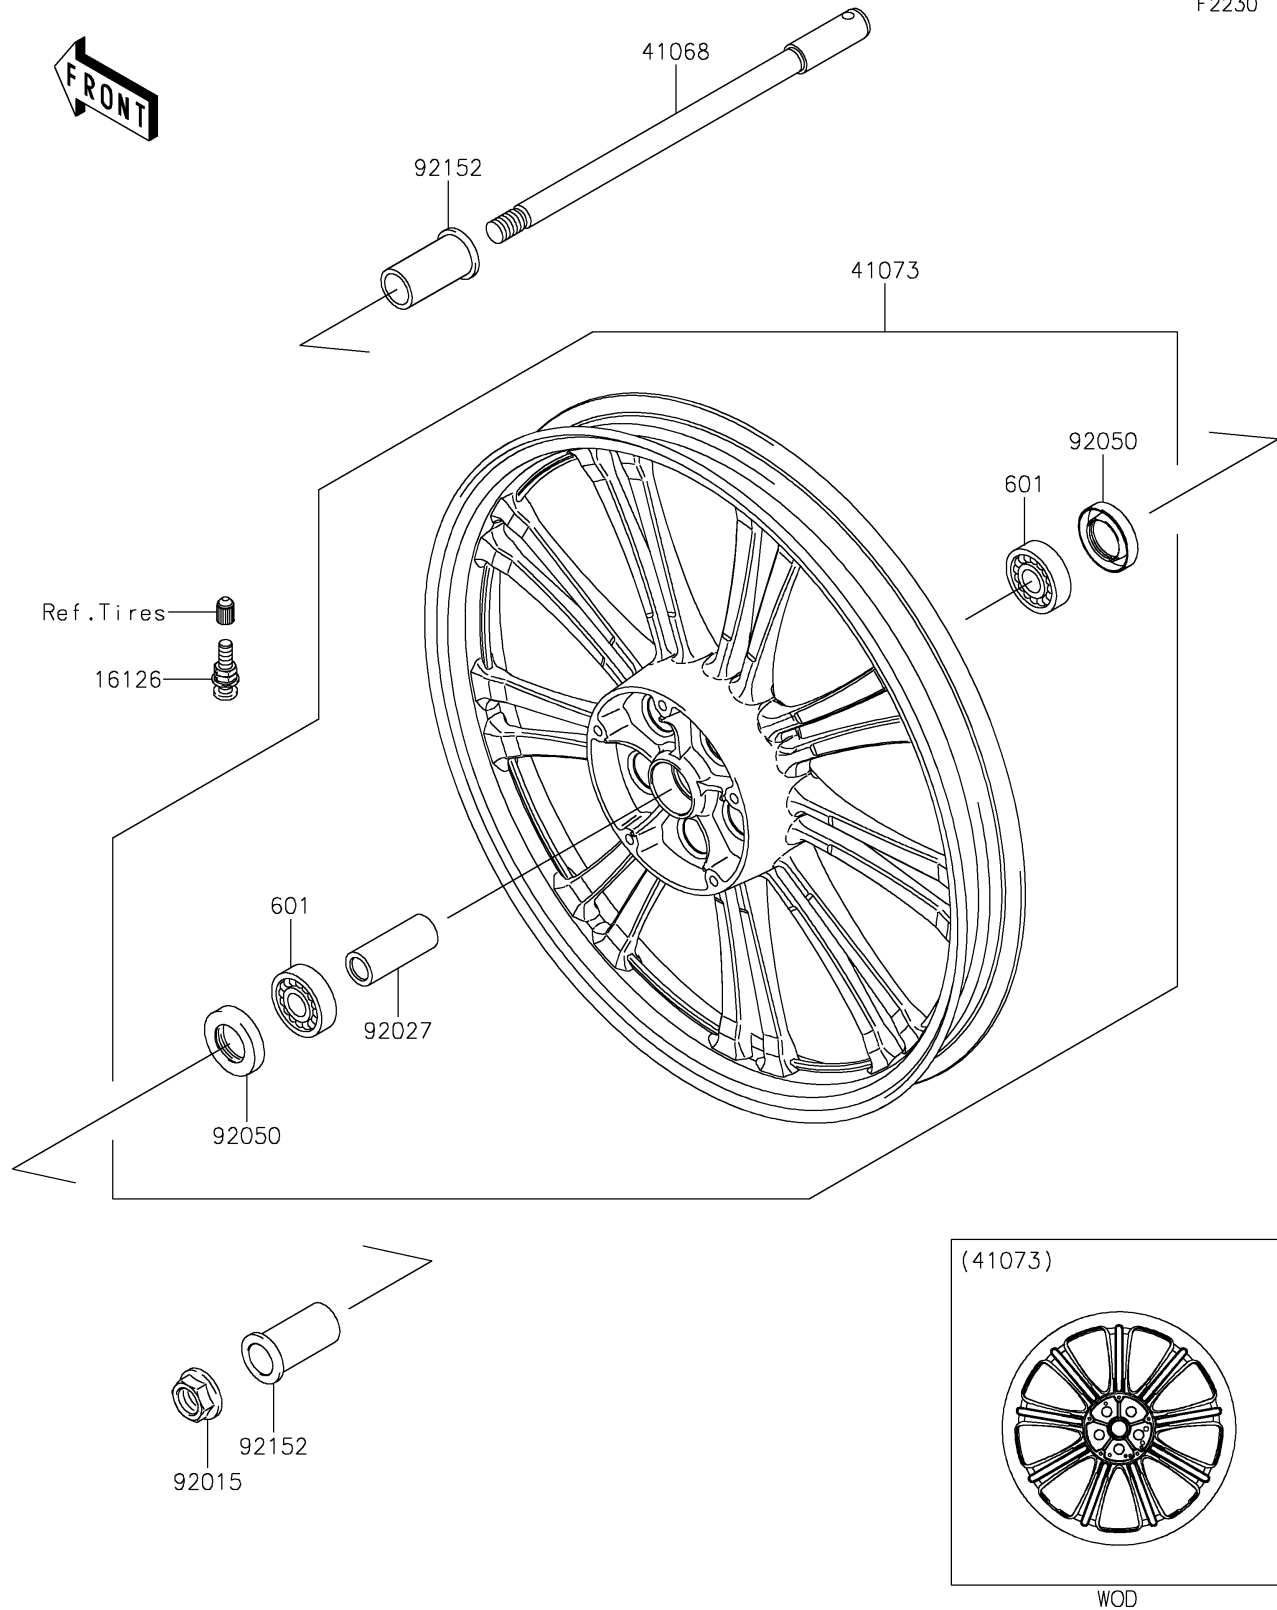

2021 Vulcan 900 Custom

PARTS DIAGRAM

Front Wheel

F2230

2021 Vulcan 900 Custom

PARTS LIST

Front Wheel

ITEM NAME

PART NUMBER

QUANTITY
