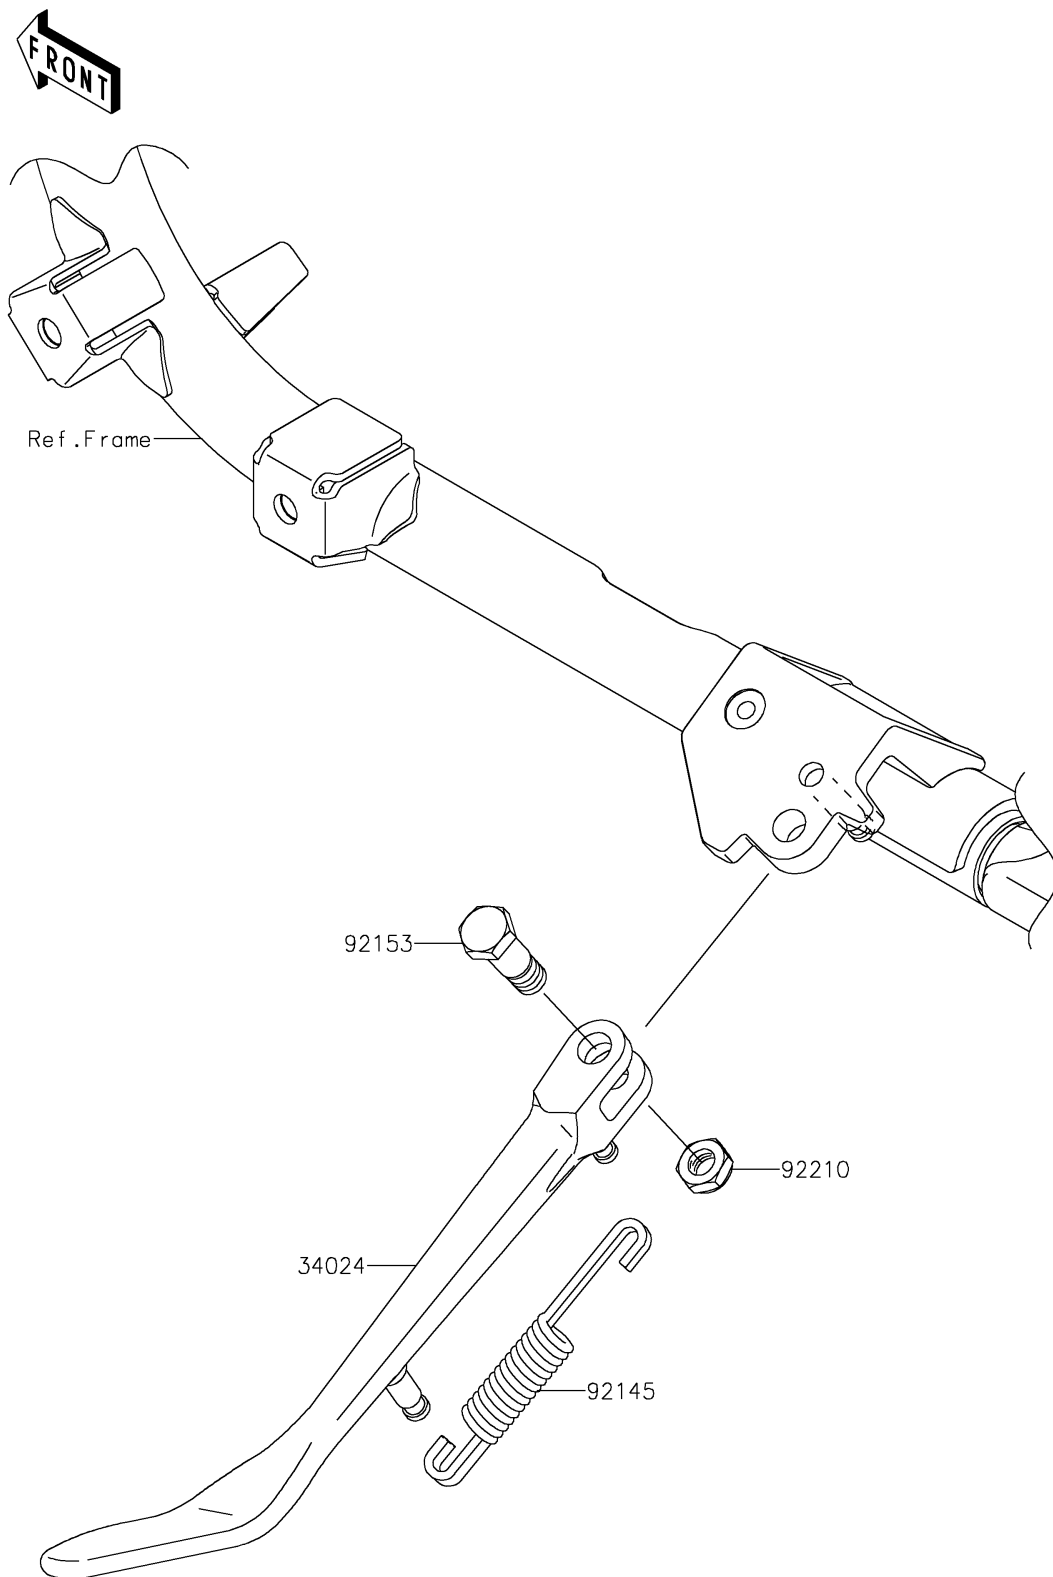

2021 Vulcan 900 Custom

PARTS DIAGRAM

Stand(s)

F2190

2021 Vulcan 900 Custom

PARTS LIST

Stand(s)

ITEM NAME

PART NUMBER

QUANTITY
