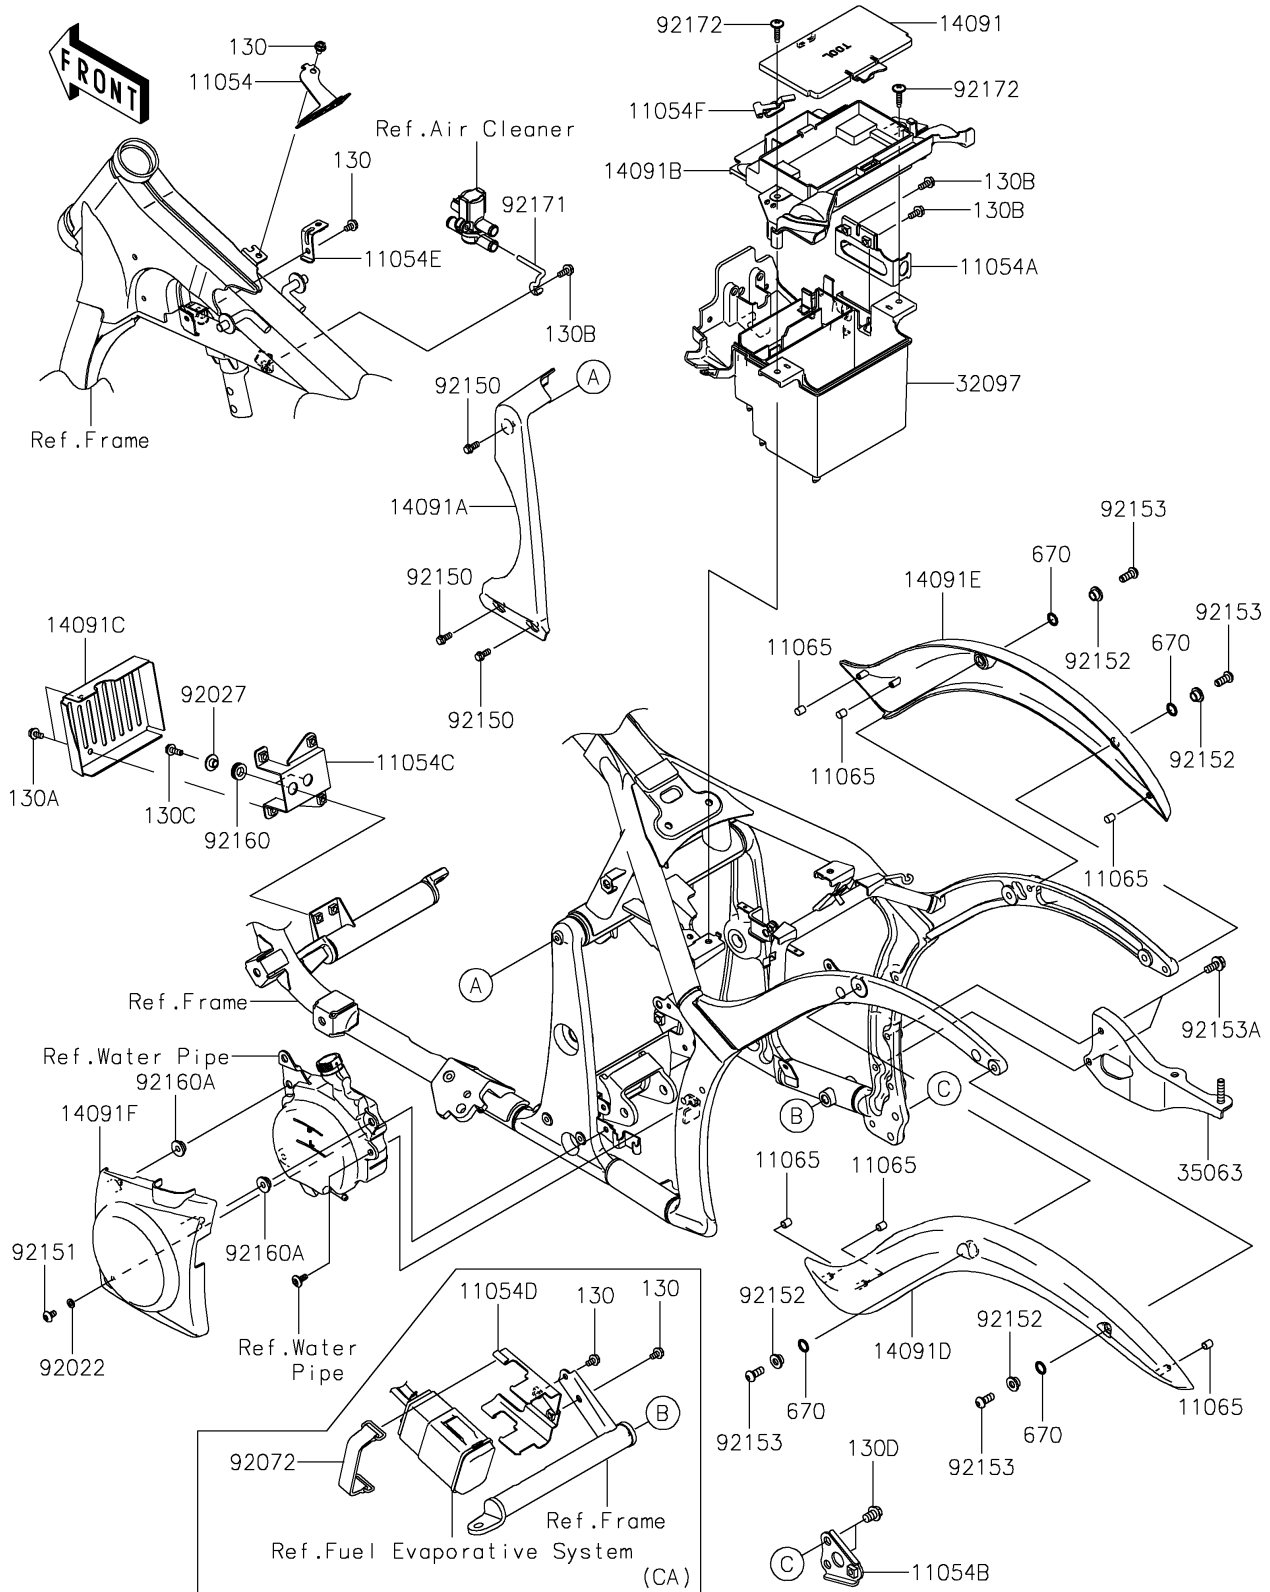

2021 Vulcan 900 Custom

PARTS DIAGRAM

Frame Fittings

F2131

2021 Vulcan 900 Custom

PARTS LIST Frame Fittings

ITEM NAME

PART NUMBER

QUANTITY
