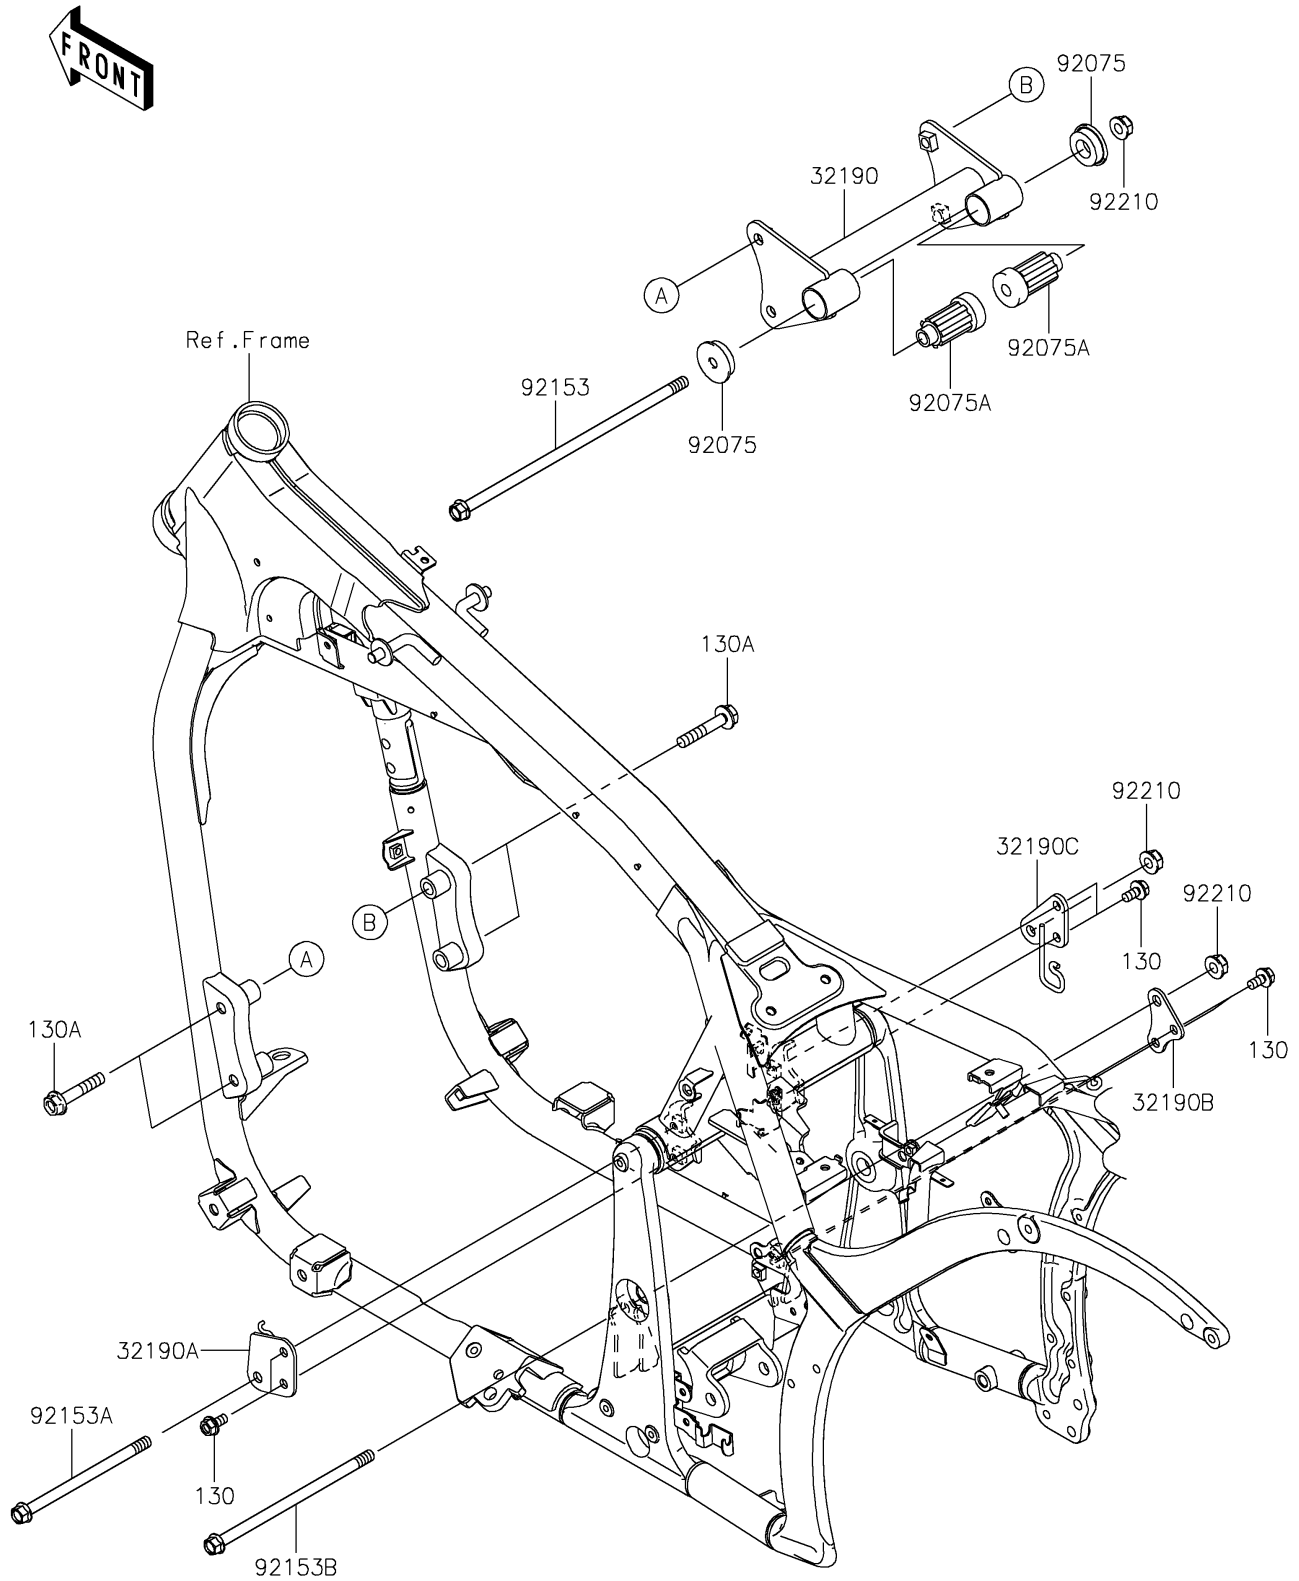

2021 Vulcan 900 Custom

PARTS DIAGRAM

Engine Mount

F2122

2021 Vulcan 900 Custom

PARTS LIST Engine Mount

ITEM NAME	PART NUMBER	QUANTITY
-----------	-------------	----------
