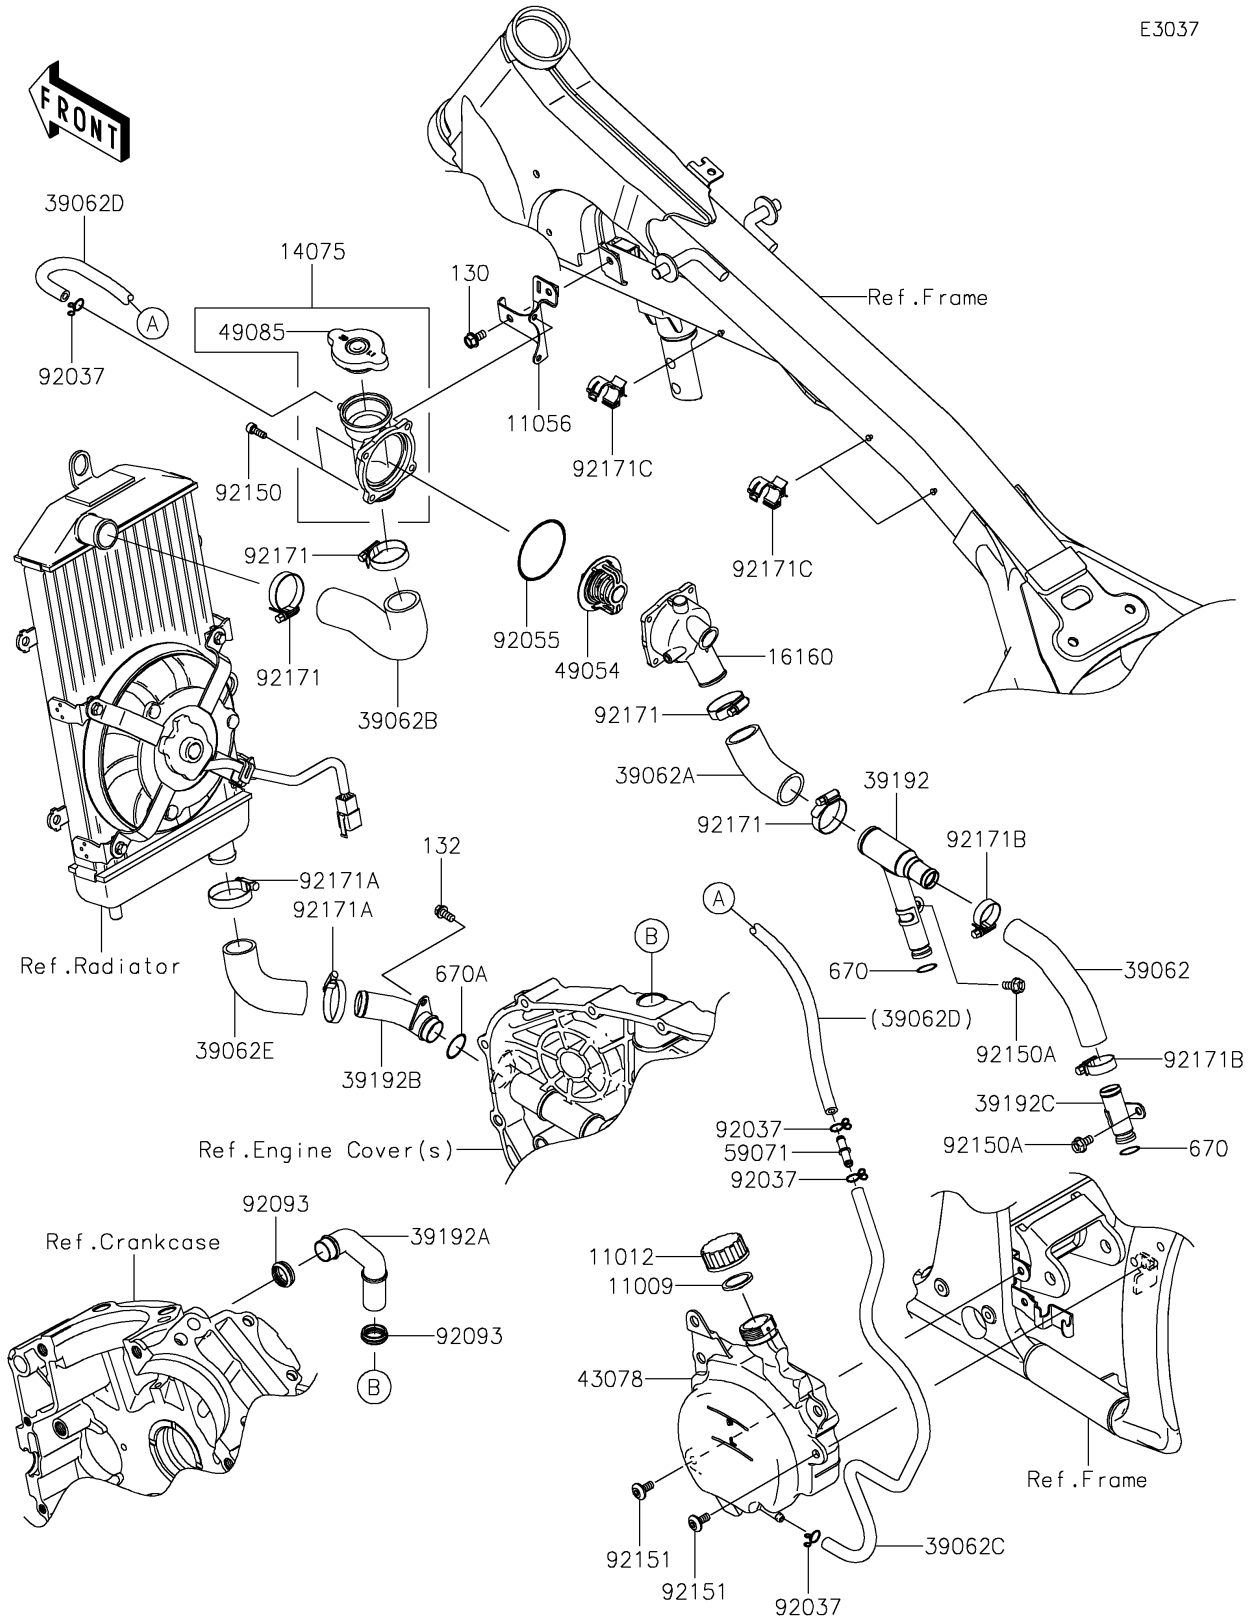

2021 Vulcan 900 Custom

PARTS DIAGRAM

Water Pipe

E3037

2021 Vulcan 900 Custom

PARTS LIST

Water Pipe

ITEM NAME

PART NUMBER

QUANTITY
