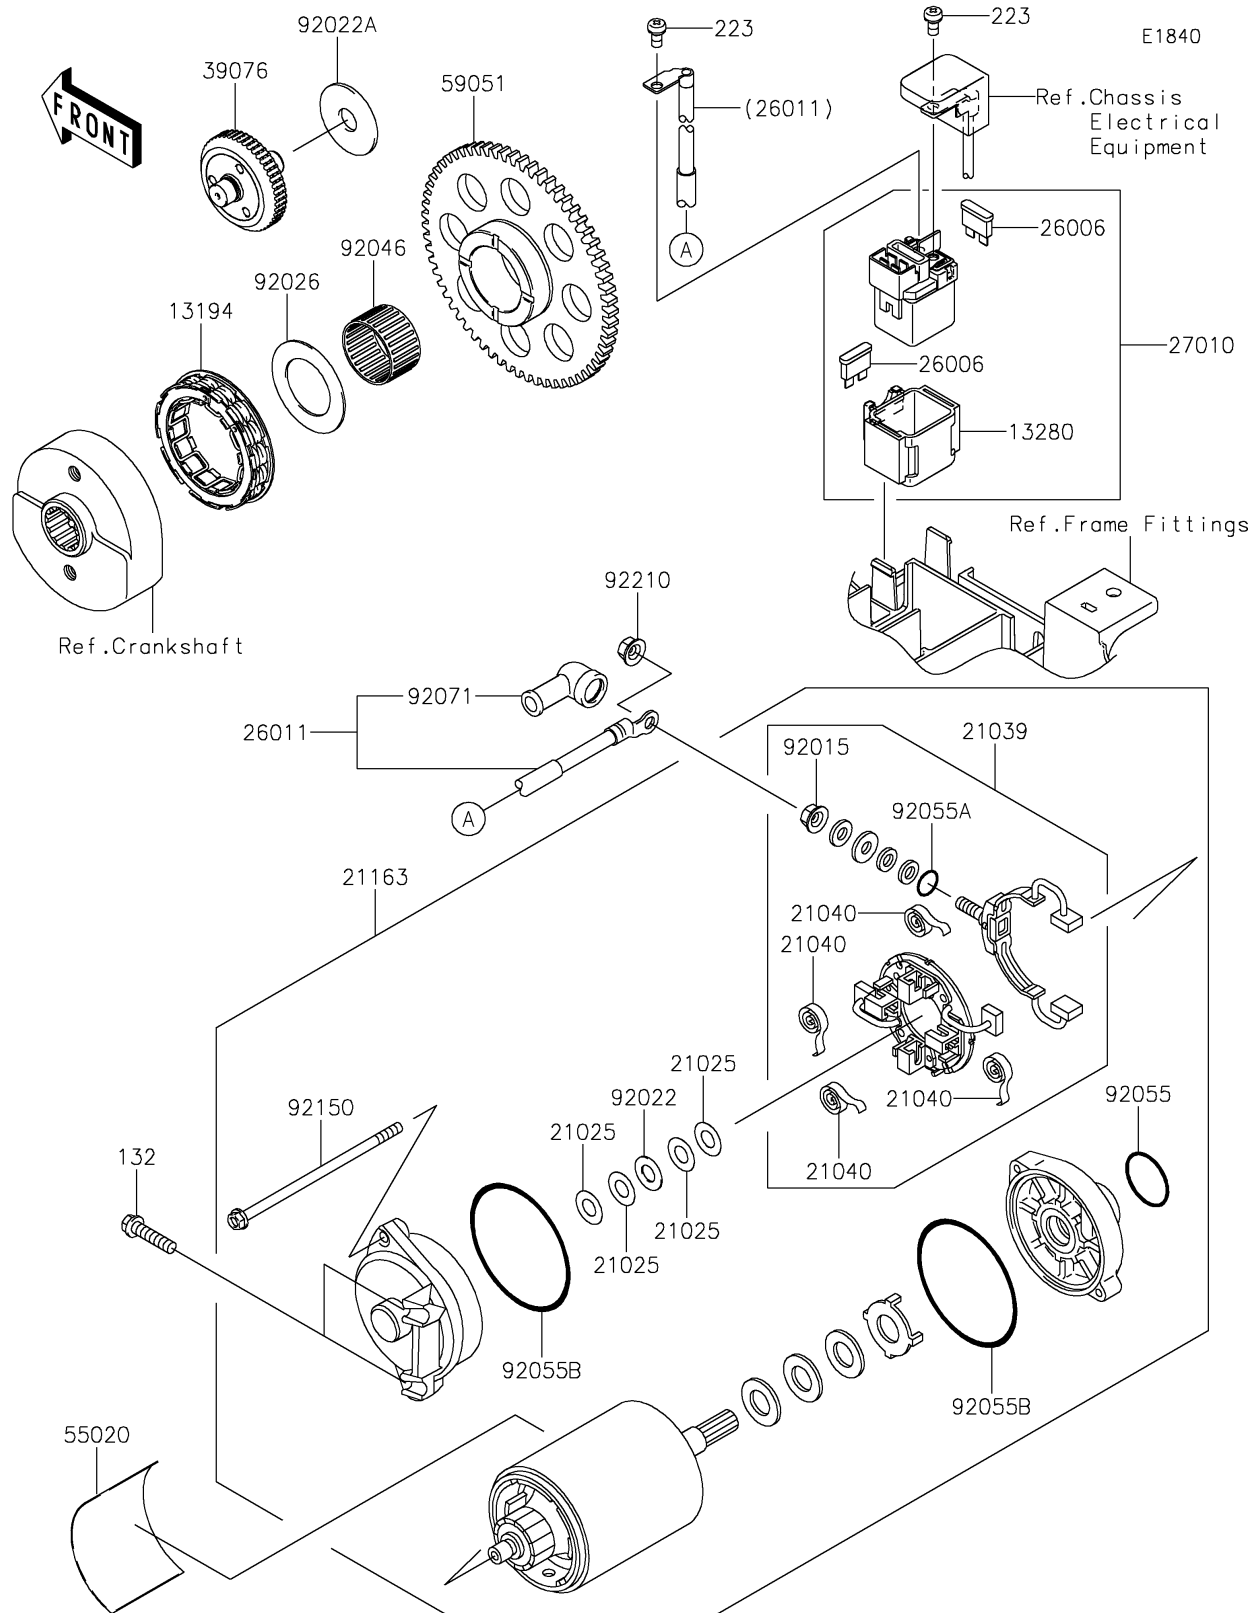

## PARTS DIAGRAM

### Starter Motor

## PARTS LIST

### Starter Motor

ITEM NAME	PART NUMBER	QUANTITY
CLUTCH-ONEWAY (Ref # 13194)	13194-0009	1
HOLDER,MAGNETIC SWITCH (Ref # 13280)	13280-0822	1
WASHER,9.1X18X0.2 (Ref # 21025)	21025-011	AR
BRUSH,CARBON (Ref # 21039)	21039-1060	1
SPRING-BRUSH (Ref # 21040)	21040-1055	4
STARTER-ELECTRIC (Ref # 21163)	21163-0066	1
FUSE,BLADE,30A,GREEN (Ref # 26006)	26006-1006	2
WIRE-LEAD,STARTER MOTOR (Ref # 26011)	26011-0126	1
SWITCH,MAGNETIC (Ref # 27010)	27010-0793	1
LIMITER (Ref # 39076)	39076-0008	1
GUARD,STARTER MOTER (Ref # 55020)	55020-1589	1
GEAR-SPUR,63T (Ref # 59051)	59051-0060	1
NUT,STARTER MOTOR (Ref # 92015)	92015-1476	1
WASHER,9.1X18X0.8 (Ref # 92022)	92022-1132	1
WASHER,12.3X38X2.0 (Ref # 92022A)	92022-1664	1
SPACER,31X49.5X1.2 (Ref # 92026)	92026-1490	1
BEARING-NEEDLE,K30X35X20 (Ref # 92046)	92046-1171	1
RING-O (Ref # 92055)	92055-1276	1
RING-O,4.5X2.0 (Ref # 92055A)	92055-1370	1
RING-O,STARTER MOTOR (Ref # 92055B)	92055-1381	2
GROMMET (Ref # 92071)	92071-0024	1
BOLT,STARTER MOTOR (Ref # 92150)	92150-1572	2
NUT,6MM (Ref # 92210)	92210-0188	1
BOLT-FLANGED-SMALL,6X25 (Ref # 132)	132BA0625	2
SCREW-PAN-WS-CROS,5X10 (Ref # 223)	223AA0510	2