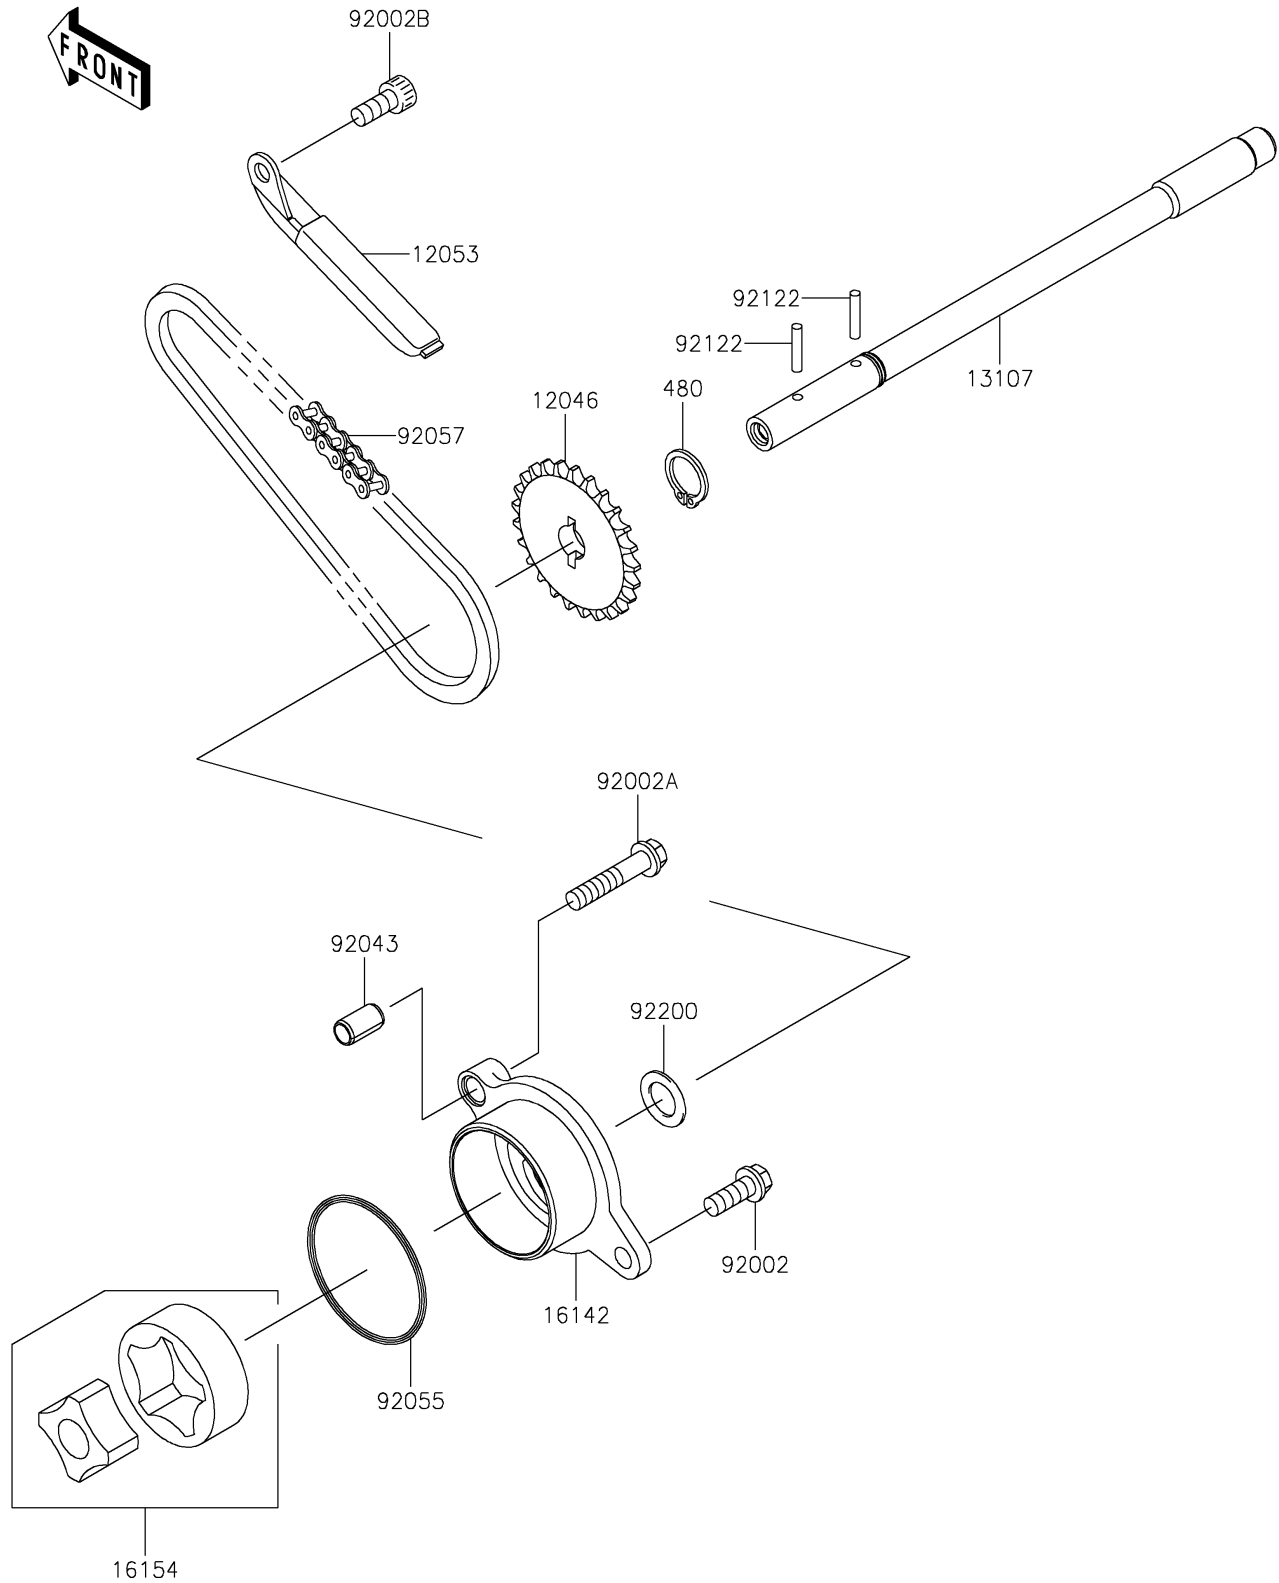

2021 Vulcan 900 Custom

PARTS DIAGRAM

Oil Pump

E1712

2021 Vulcan 900 Custom

PARTS LIST

Oil Pump

ITEM NAME

PART NUMBER

QUANTITY
