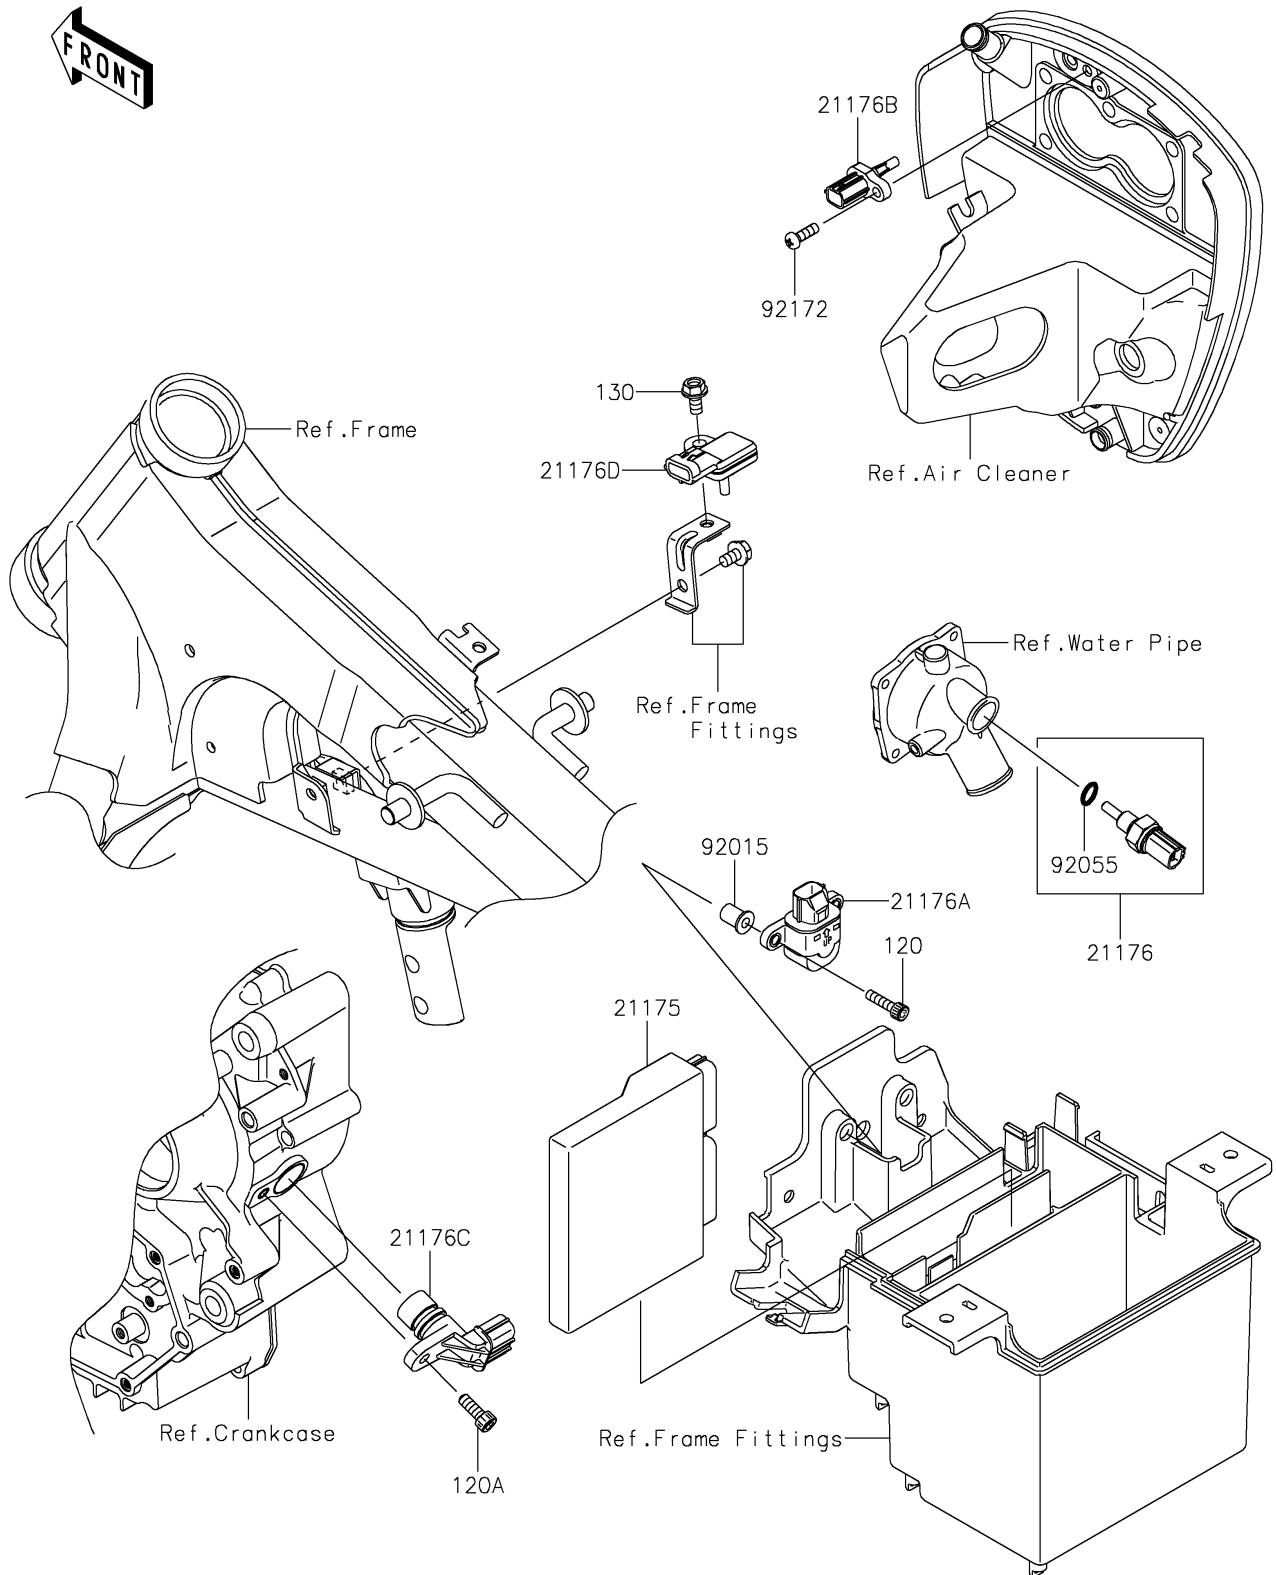

2021 Vulcan 900 Custom

PARTS DIAGRAM

Fuel Injection

E1530

2021 Vulcan 900 Custom

PARTS LIST Fuel Injection

ITEM NAME

PART NUMBER

QUANTITY
