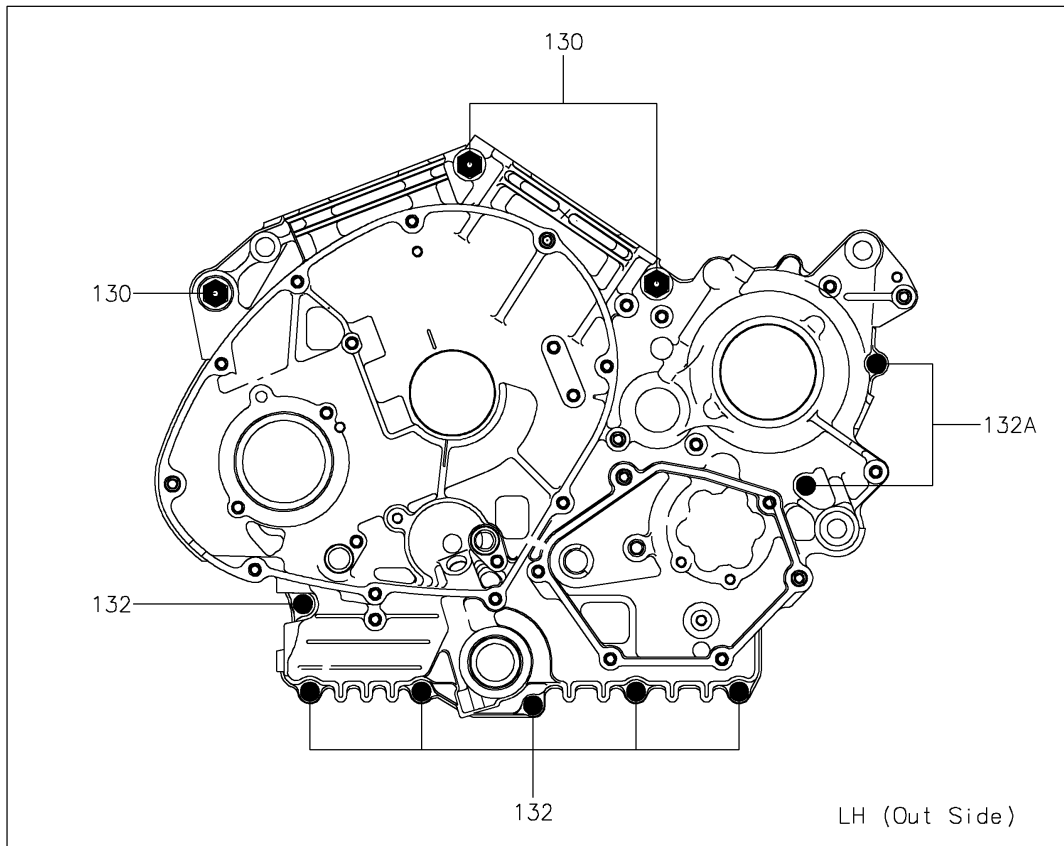

2021 Vulcan 900 Custom

PARTS DIAGRAM

Crankcase Bolt Pattern

E1412

2021 Vulcan 900 Custom

PARTS LIST

Crankcase Bolt Pattern

ITEM NAME

PART NUMBER

QUANTITY
