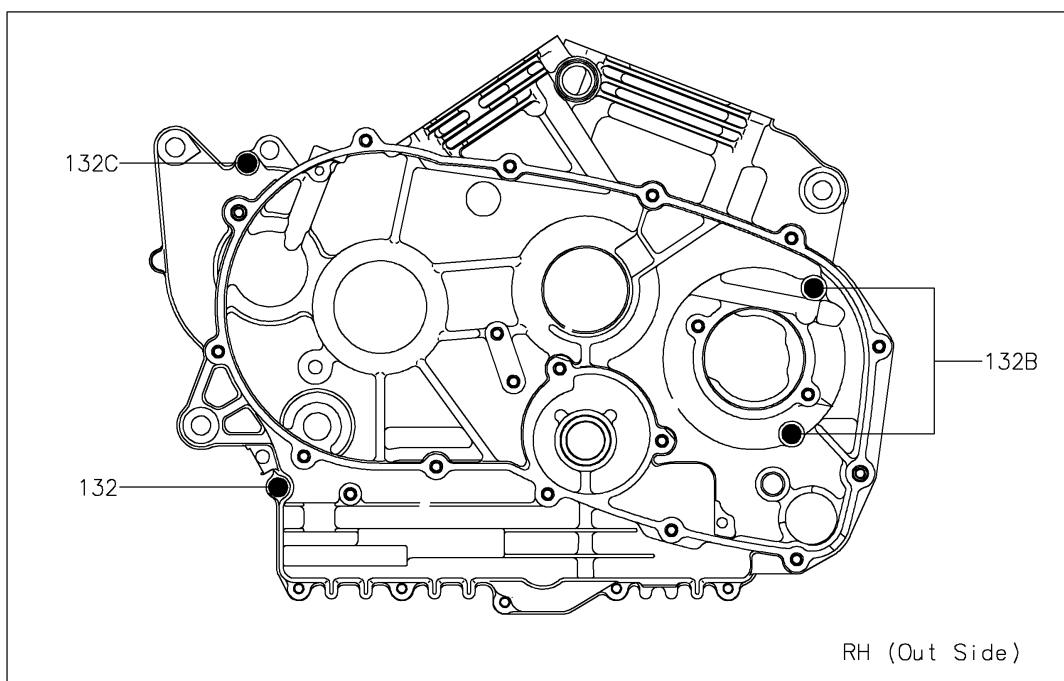

2021 Vulcan 900 Custom

PARTS DIAGRAM

Crankcase Bolt Pattern

E1412

2021 Vulcan 900 Custom

PARTS LIST

Crankcase Bolt Pattern

ITEM NAME

PART NUMBER

QUANTITY
