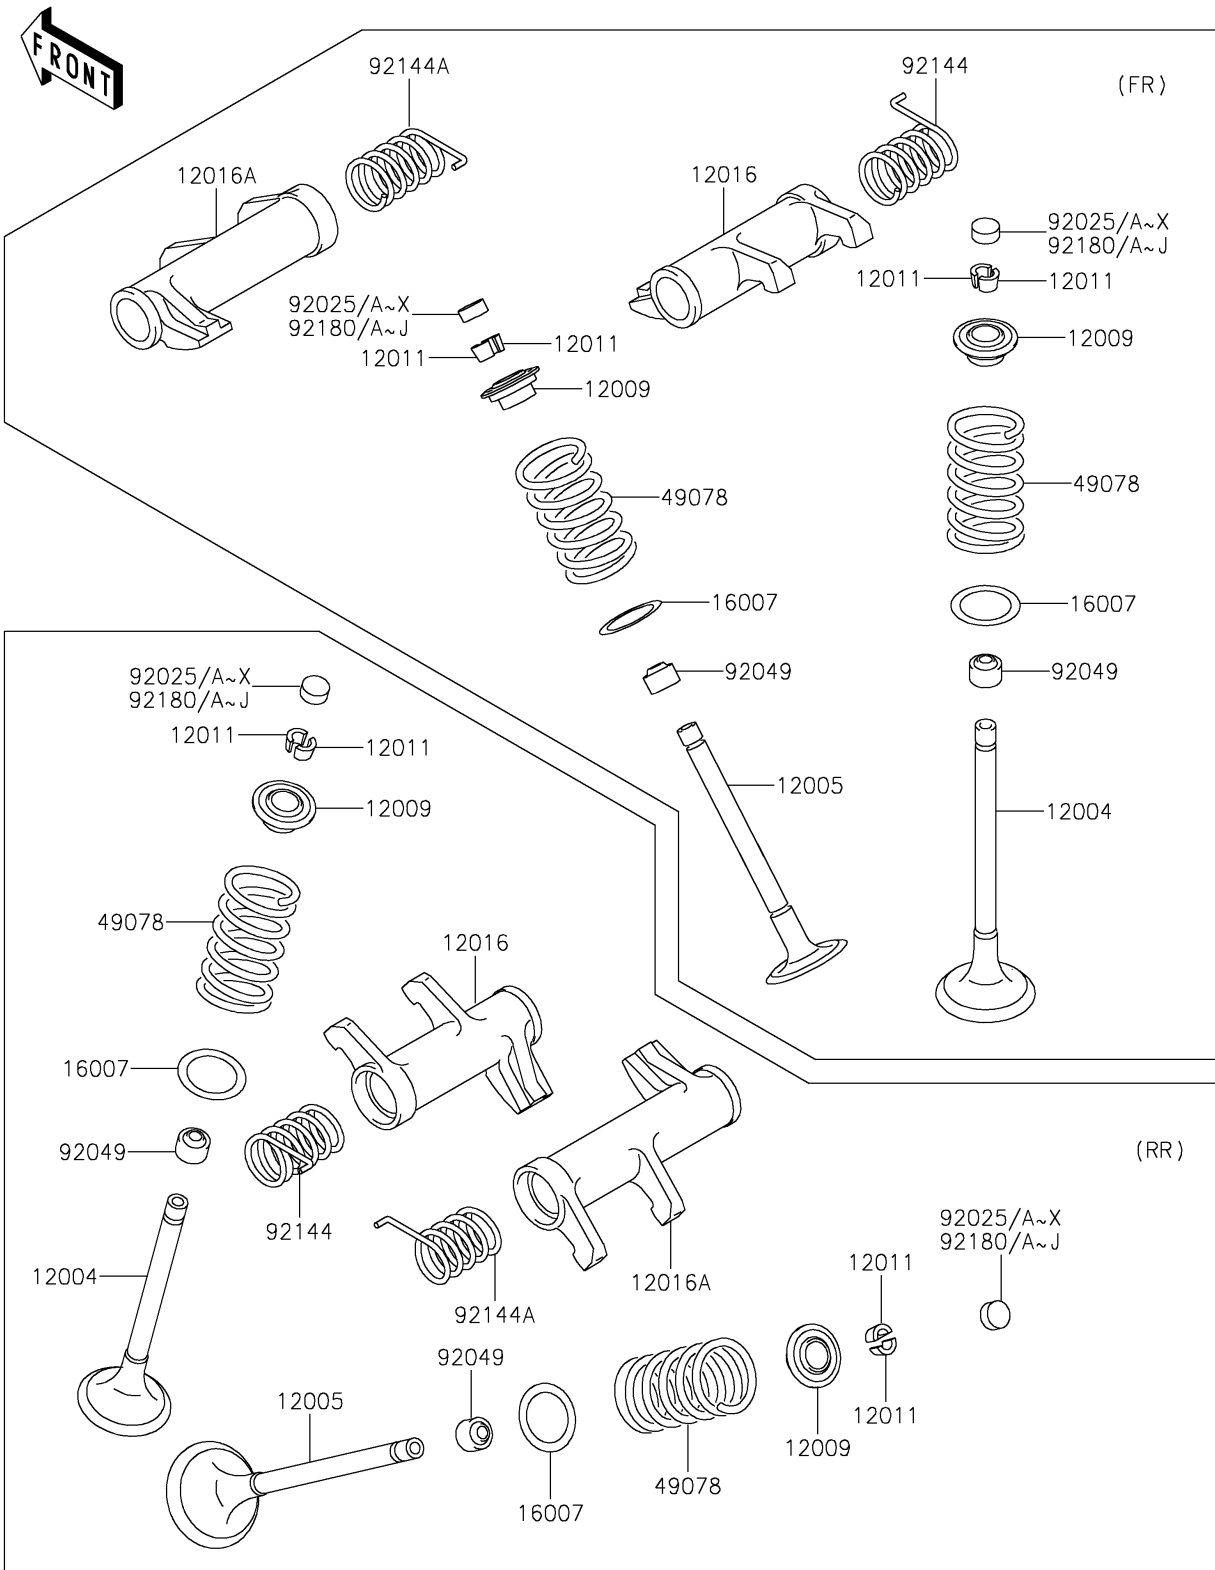

2021 Vulcan 900 Custom

PARTS DIAGRAM

Valve(s)

E1210

2021 Vulcan 900 Custom

PARTS LIST

Valve(s)

ITEM NAME

PART NUMBER

QUANTITY
