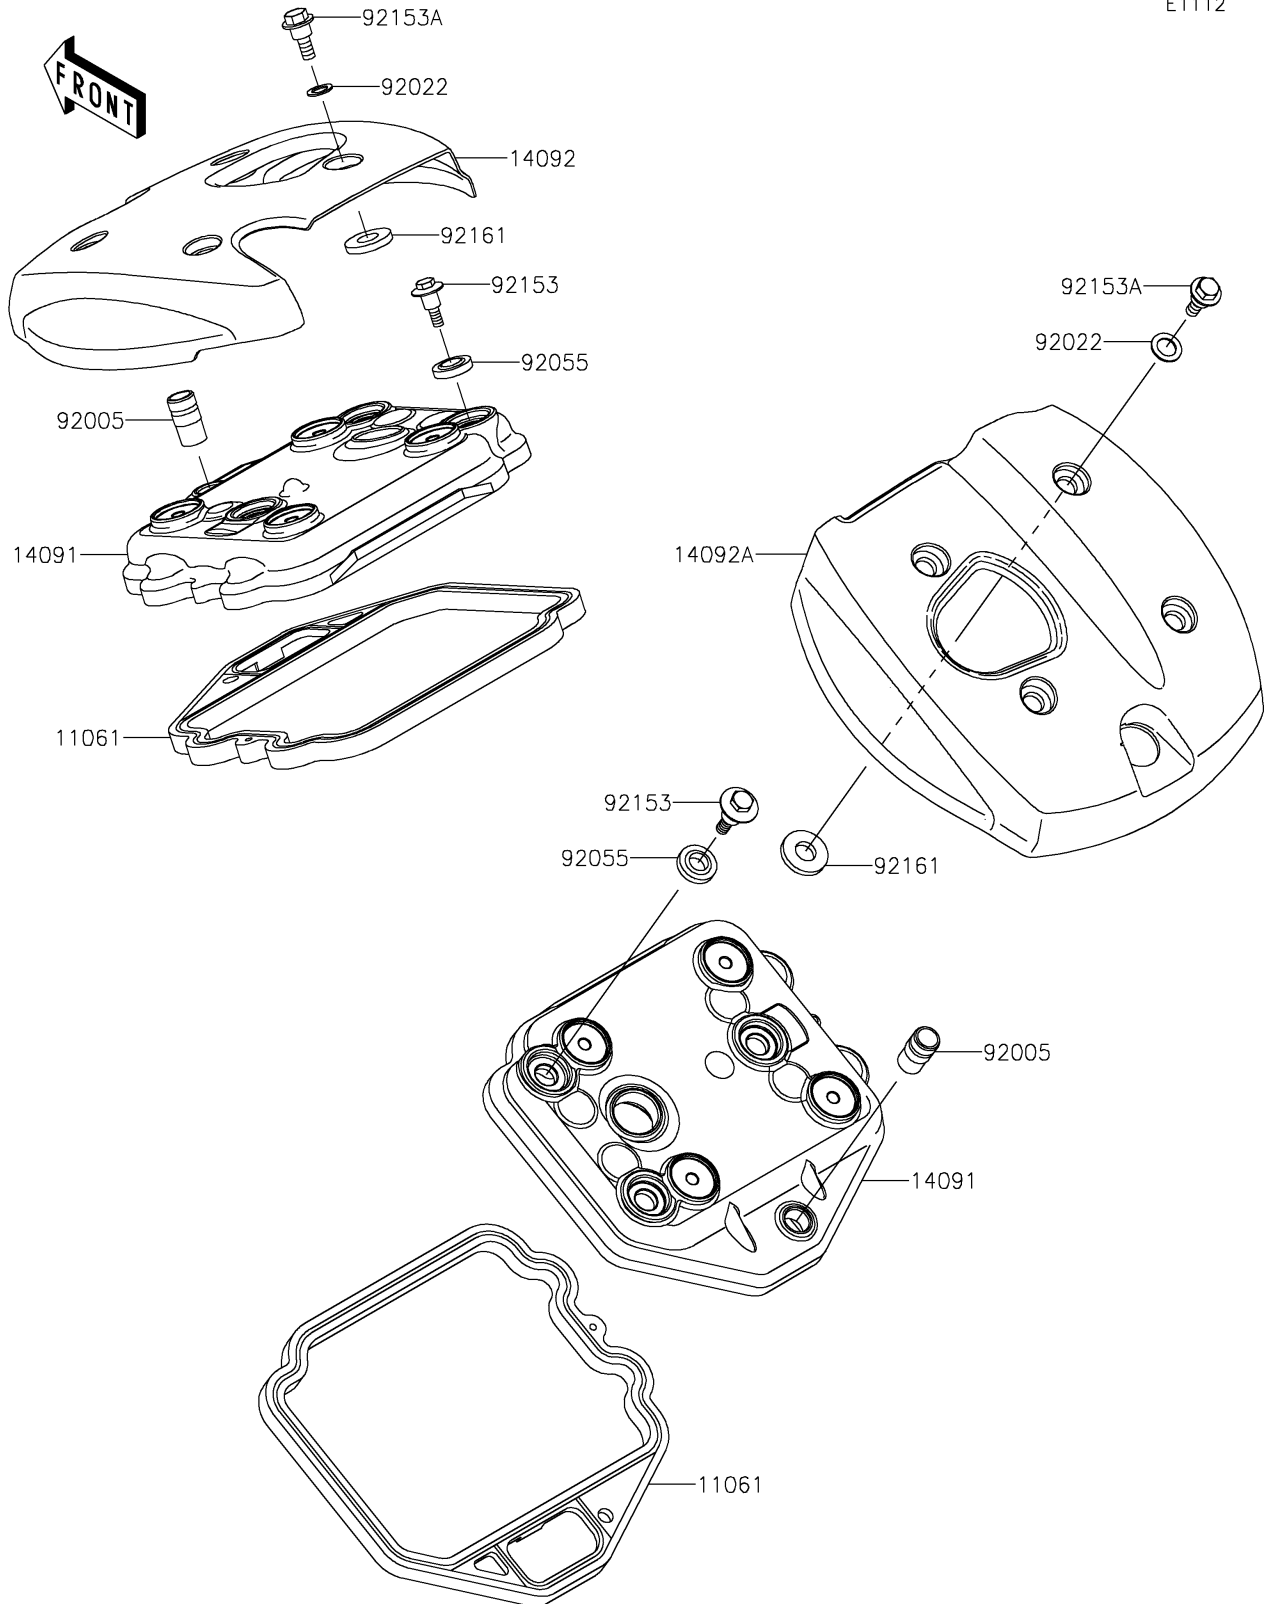

2021 Vulcan 900 Custom

PARTS DIAGRAM

Cylinder Head Cover

E1112

2021 Vulcan 900 Custom

PARTS LIST

Cylinder Head Cover

ITEM NAME

PART NUMBER

QUANTITY
