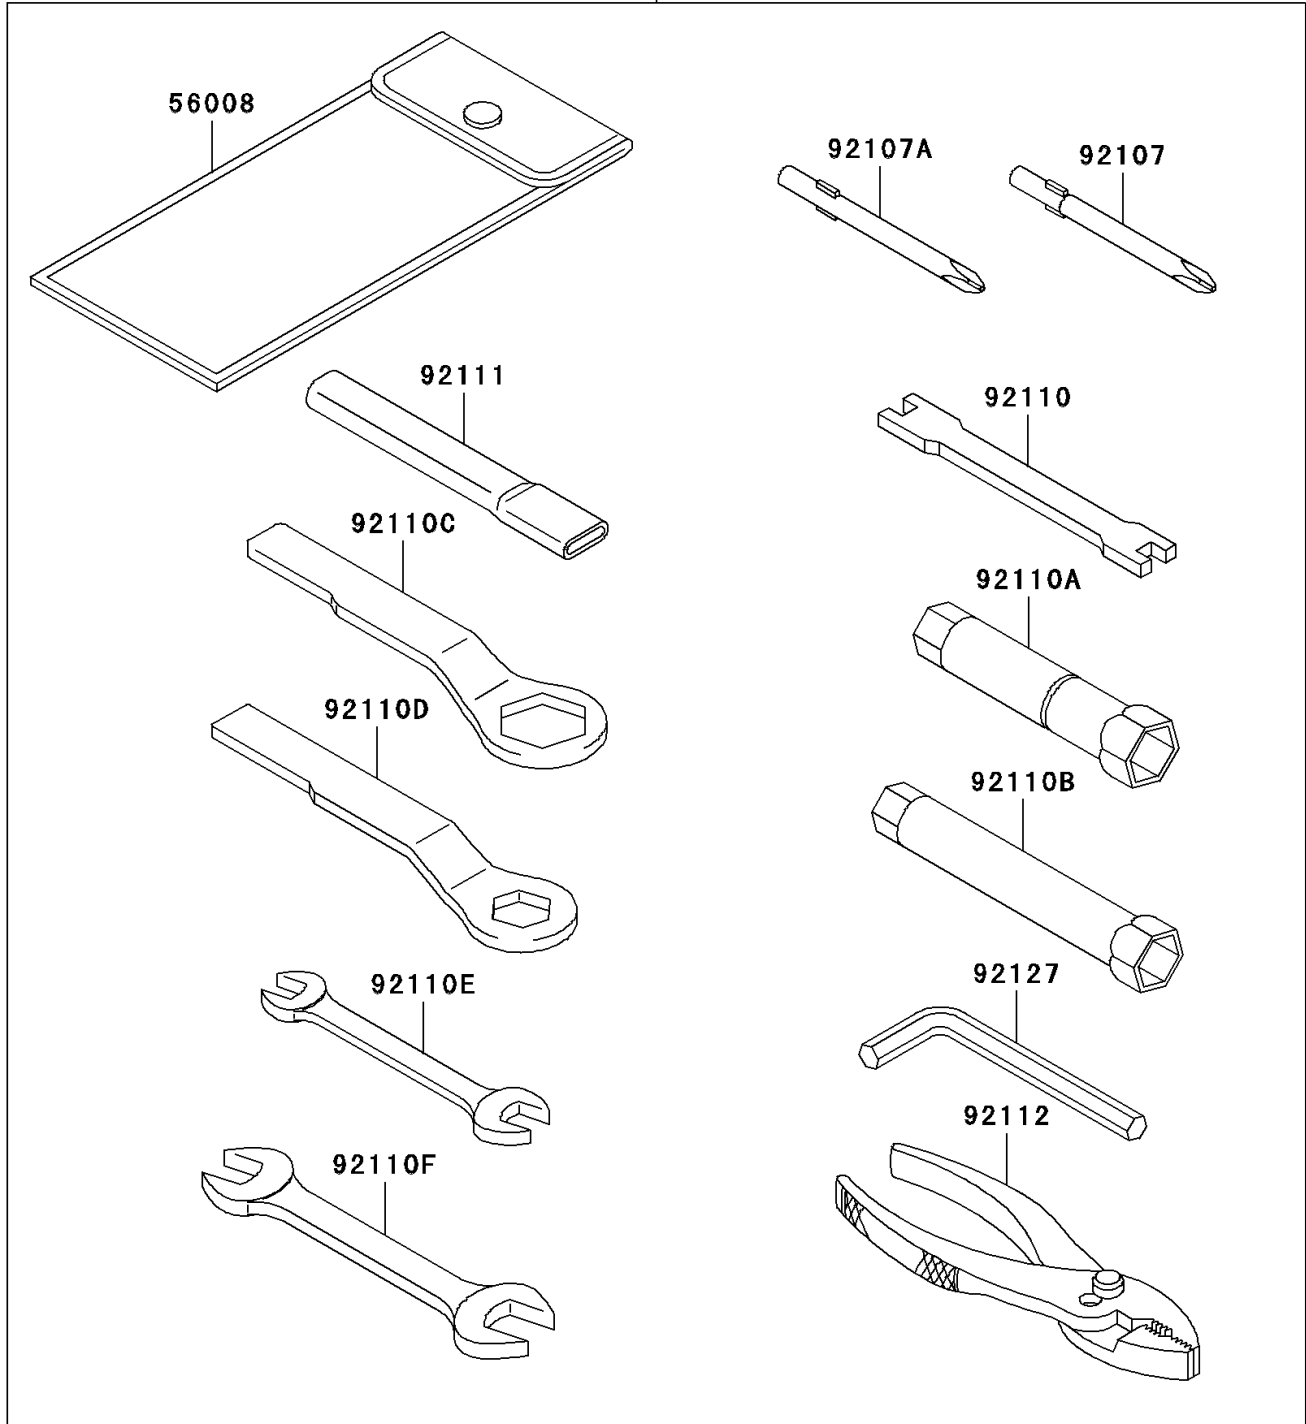

2009 KLR™ 650

PARTS DIAGRAM

Owner's Tools

F2810

56007

2009 KLR™ 650

PARTS LIST

Owner's Tools

Kawasaki

Let the Good Times Roll®

ITEM NAME

PART NUMBER

QUANTITY
