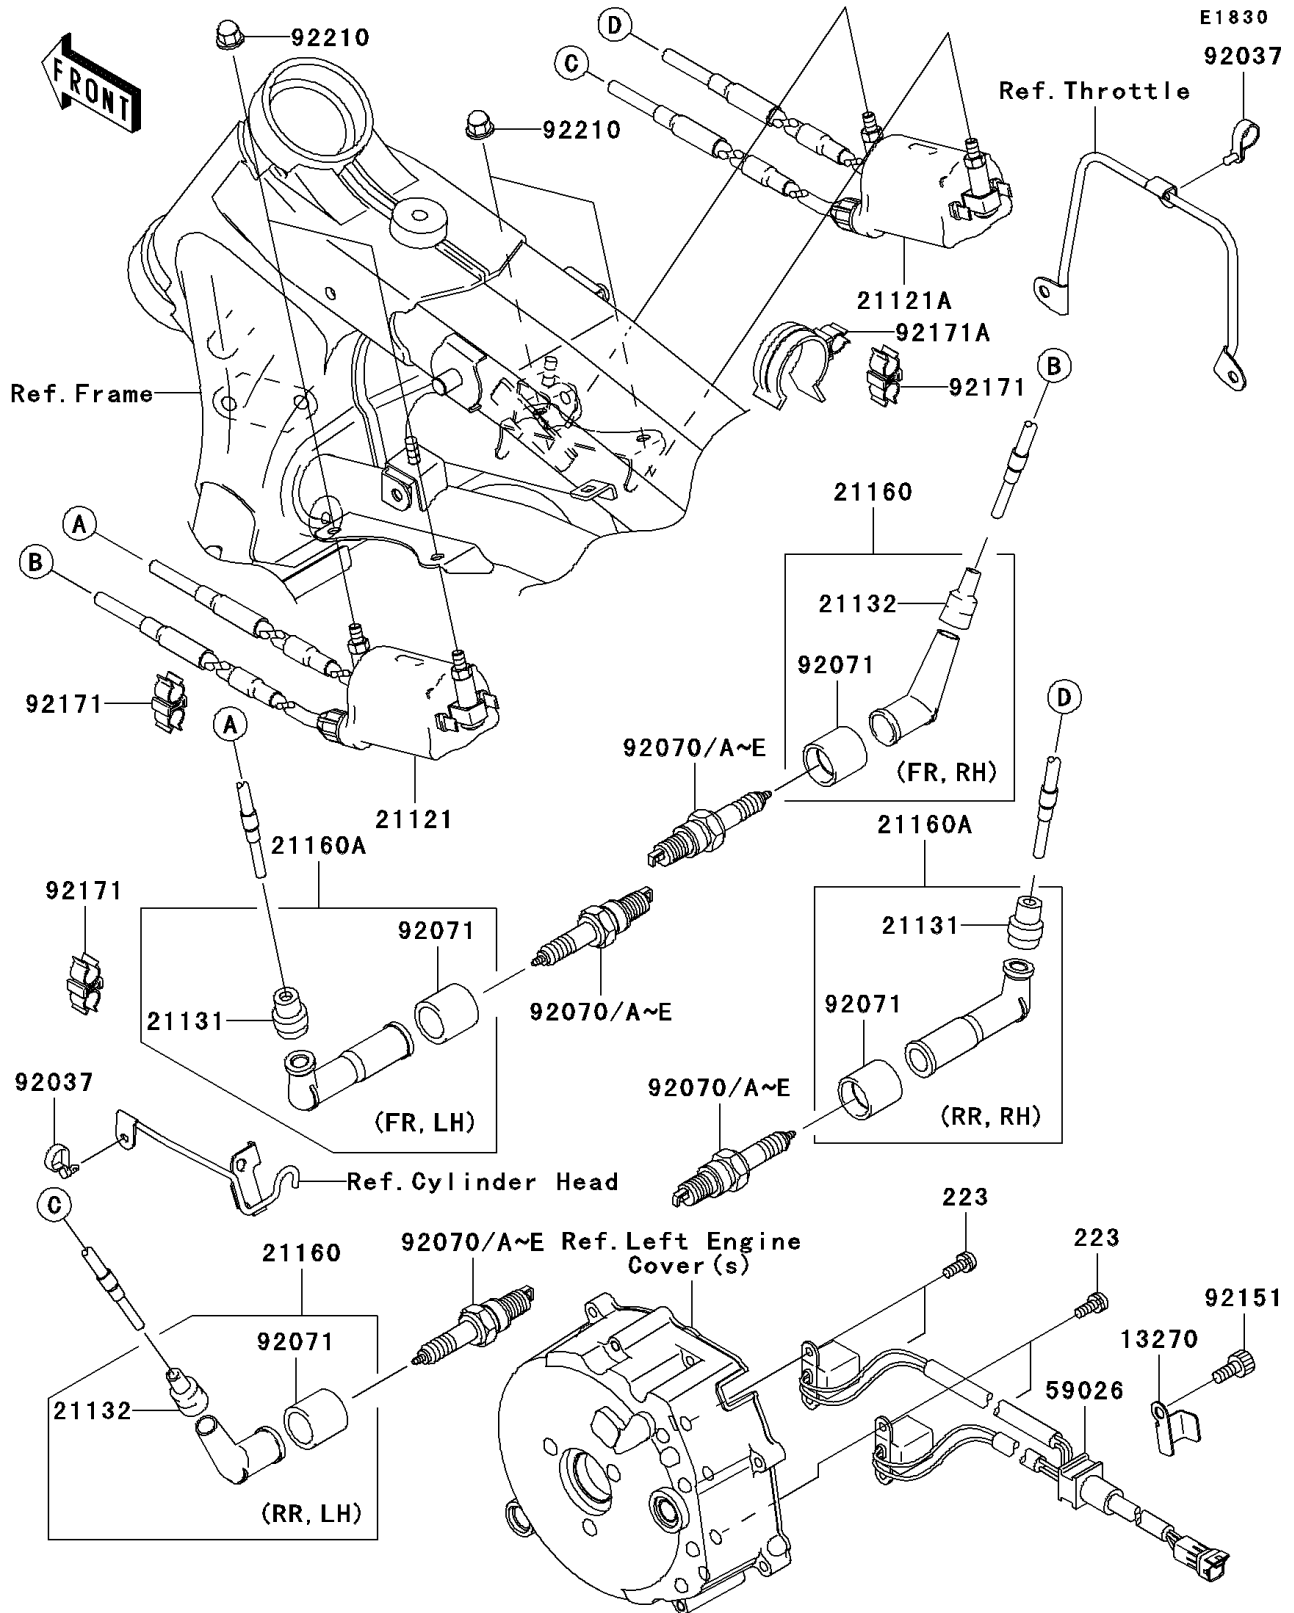

2006 Vulcan 1600 Classic

PARTS DIAGRAM

Ignition System

2006 Vulcan 1600 Classic

PARTS LIST

Ignition System

ITEM NAME

PART NUMBER

QUANTITY
