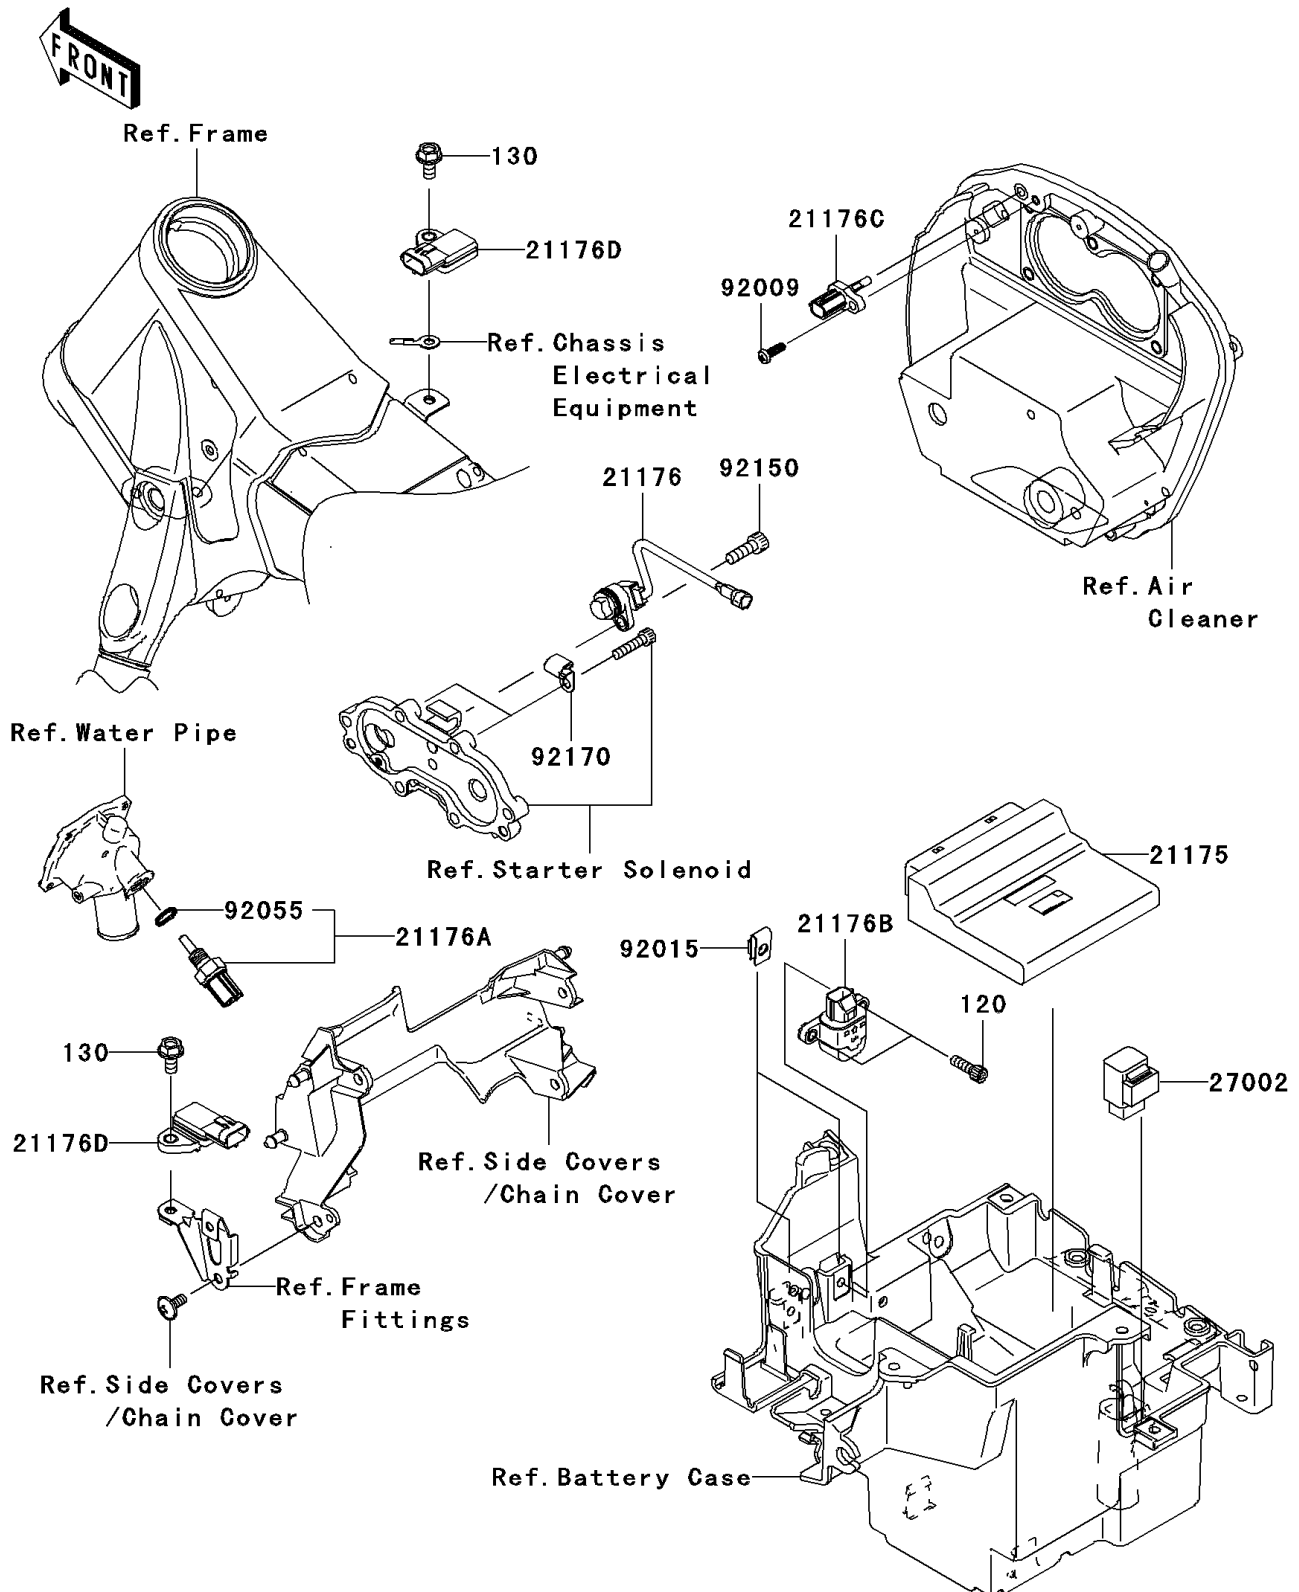

2008 Vulcan® 2000

PARTS DIAGRAM

Fuel Injection

Kawasaki

Let the Good Times Roll®

E1530

2008 Vulcan[®] 2000

PARTS LIST

Fuel Injection

ITEM NAME

PART NUMBER

QUANTITY
