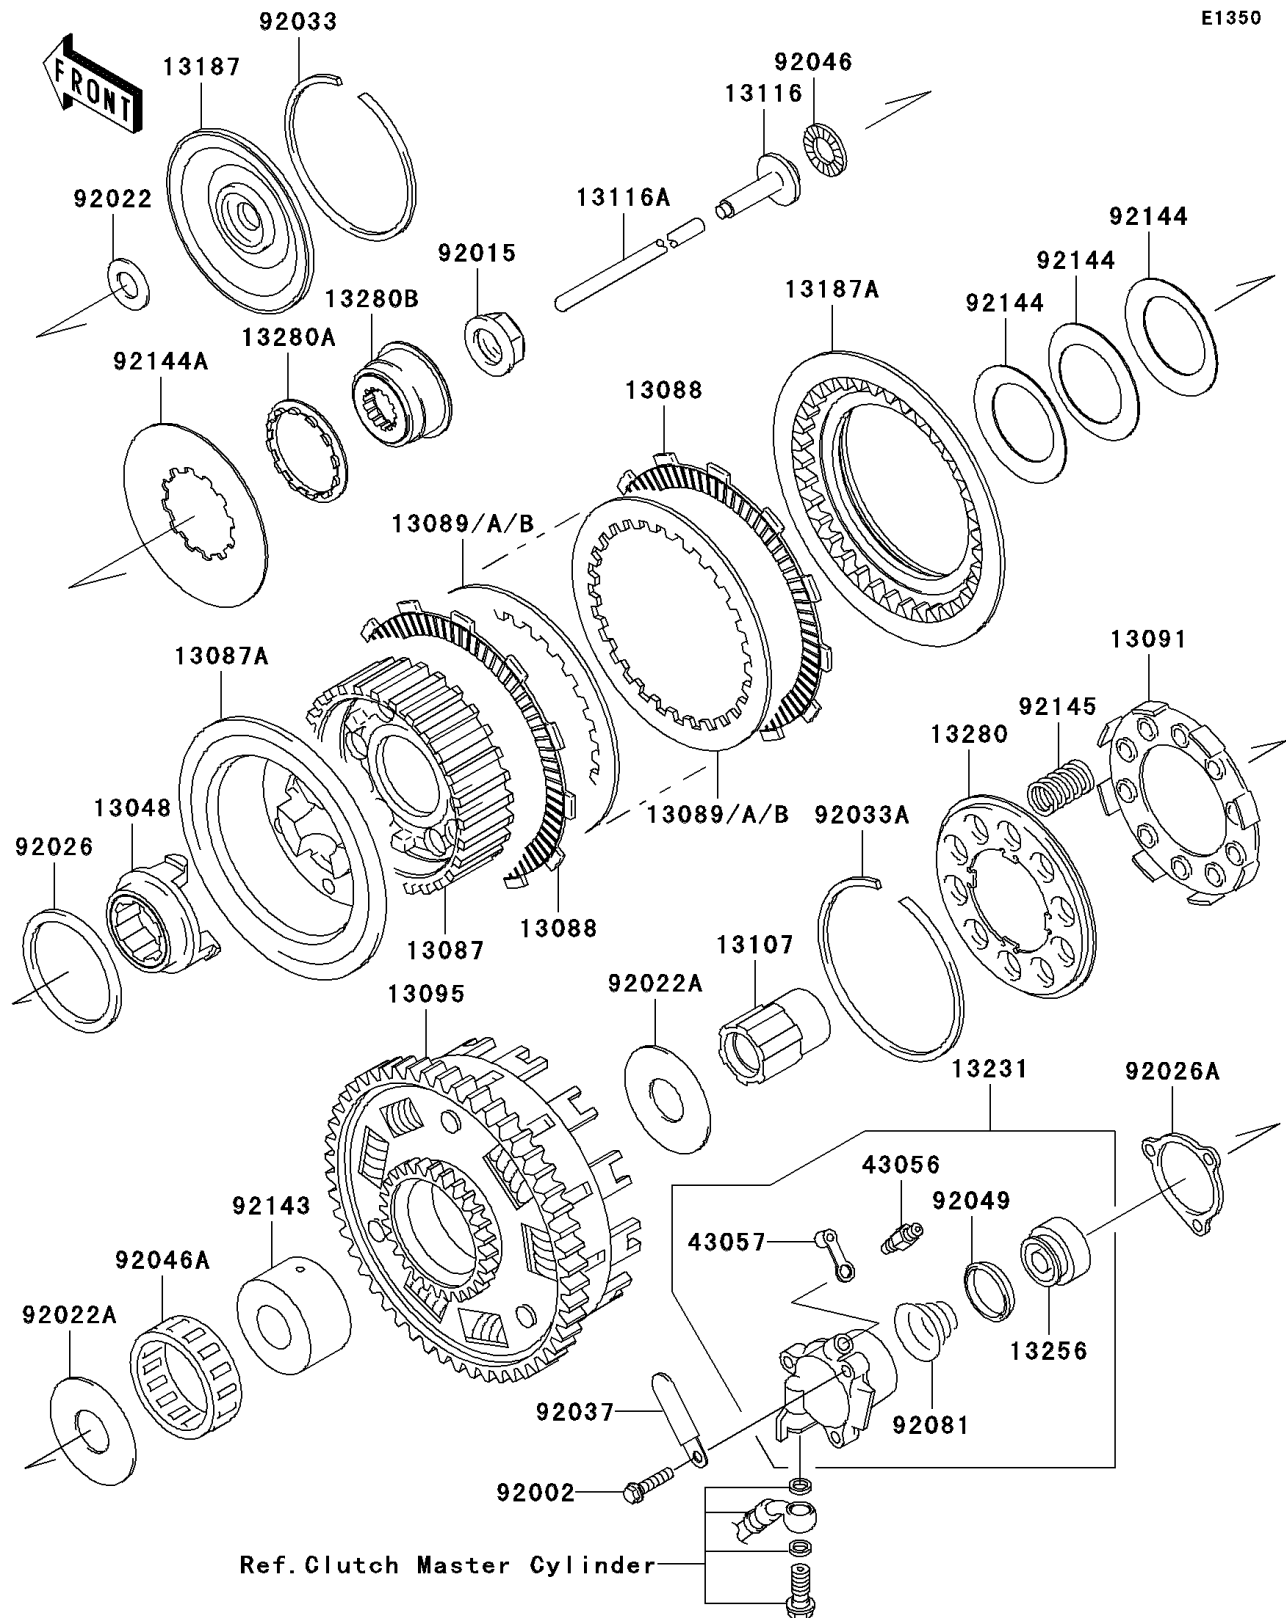

2006 Vulcan 1600 Classic

PARTS DIAGRAM

Clutch

2006 Vulcan 1600 Classic

PARTS LIST

Clutch

ITEM NAME

PART NUMBER

QUANTITY
