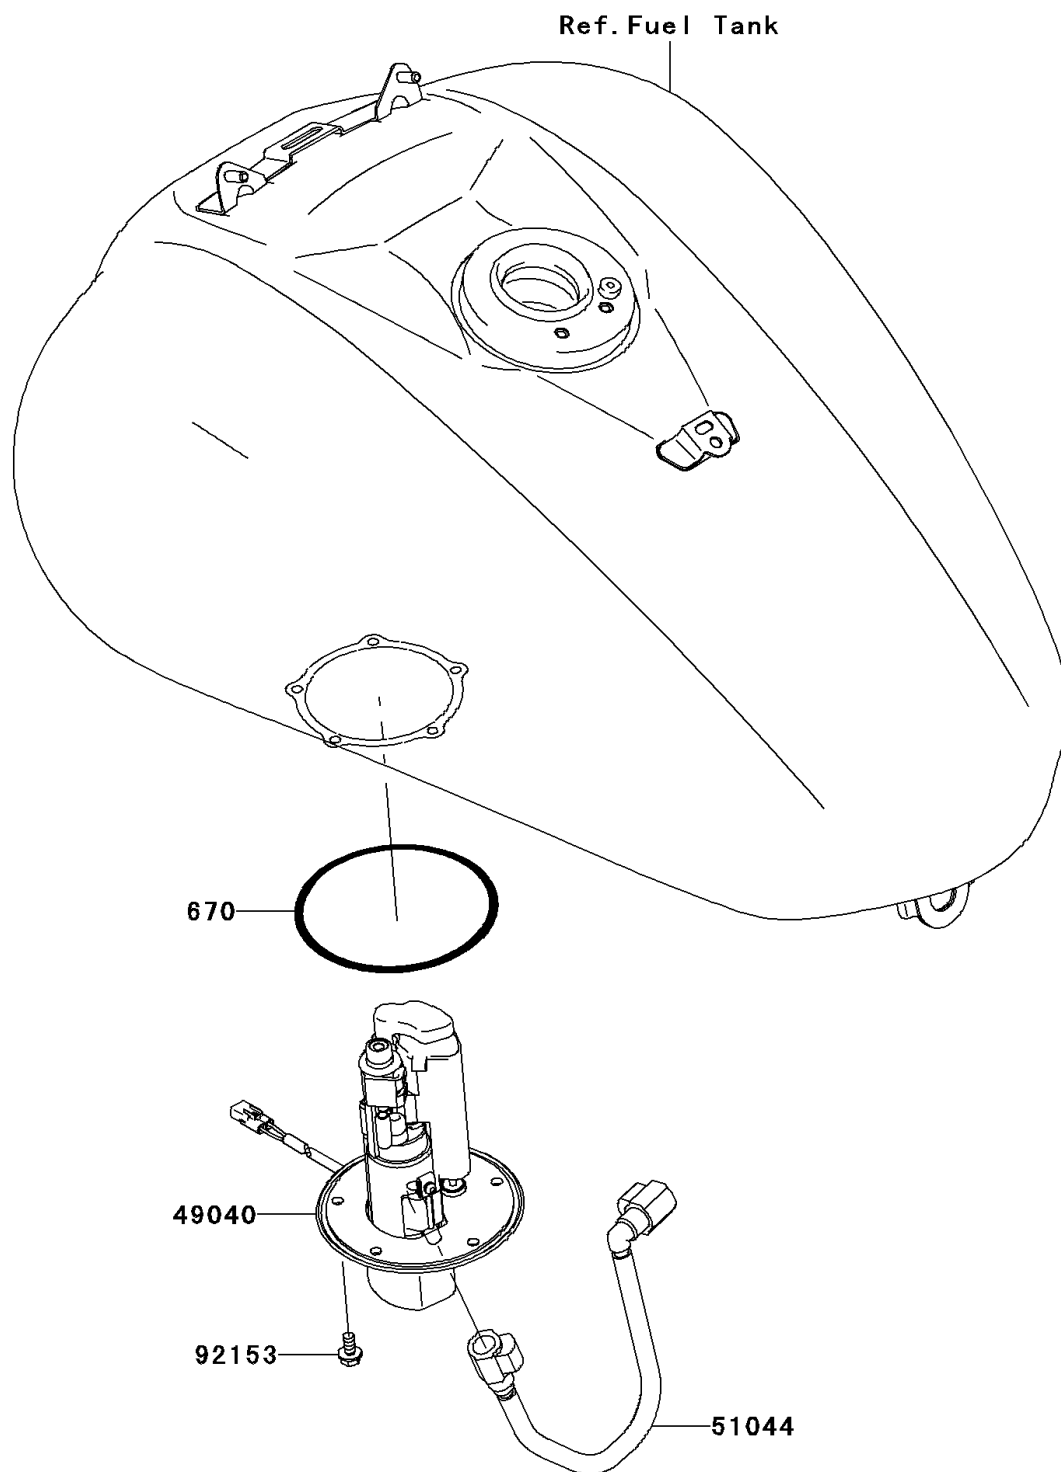

2009 Vulcan® 2000

PARTS DIAGRAM

Fuel Pump

Kawasaki

Let the Good Times Roll®

E1520

2009 Vulcan[®] 2000

PARTS LIST

Fuel Pump

ITEM NAME

PART NUMBER

QUANTITY
