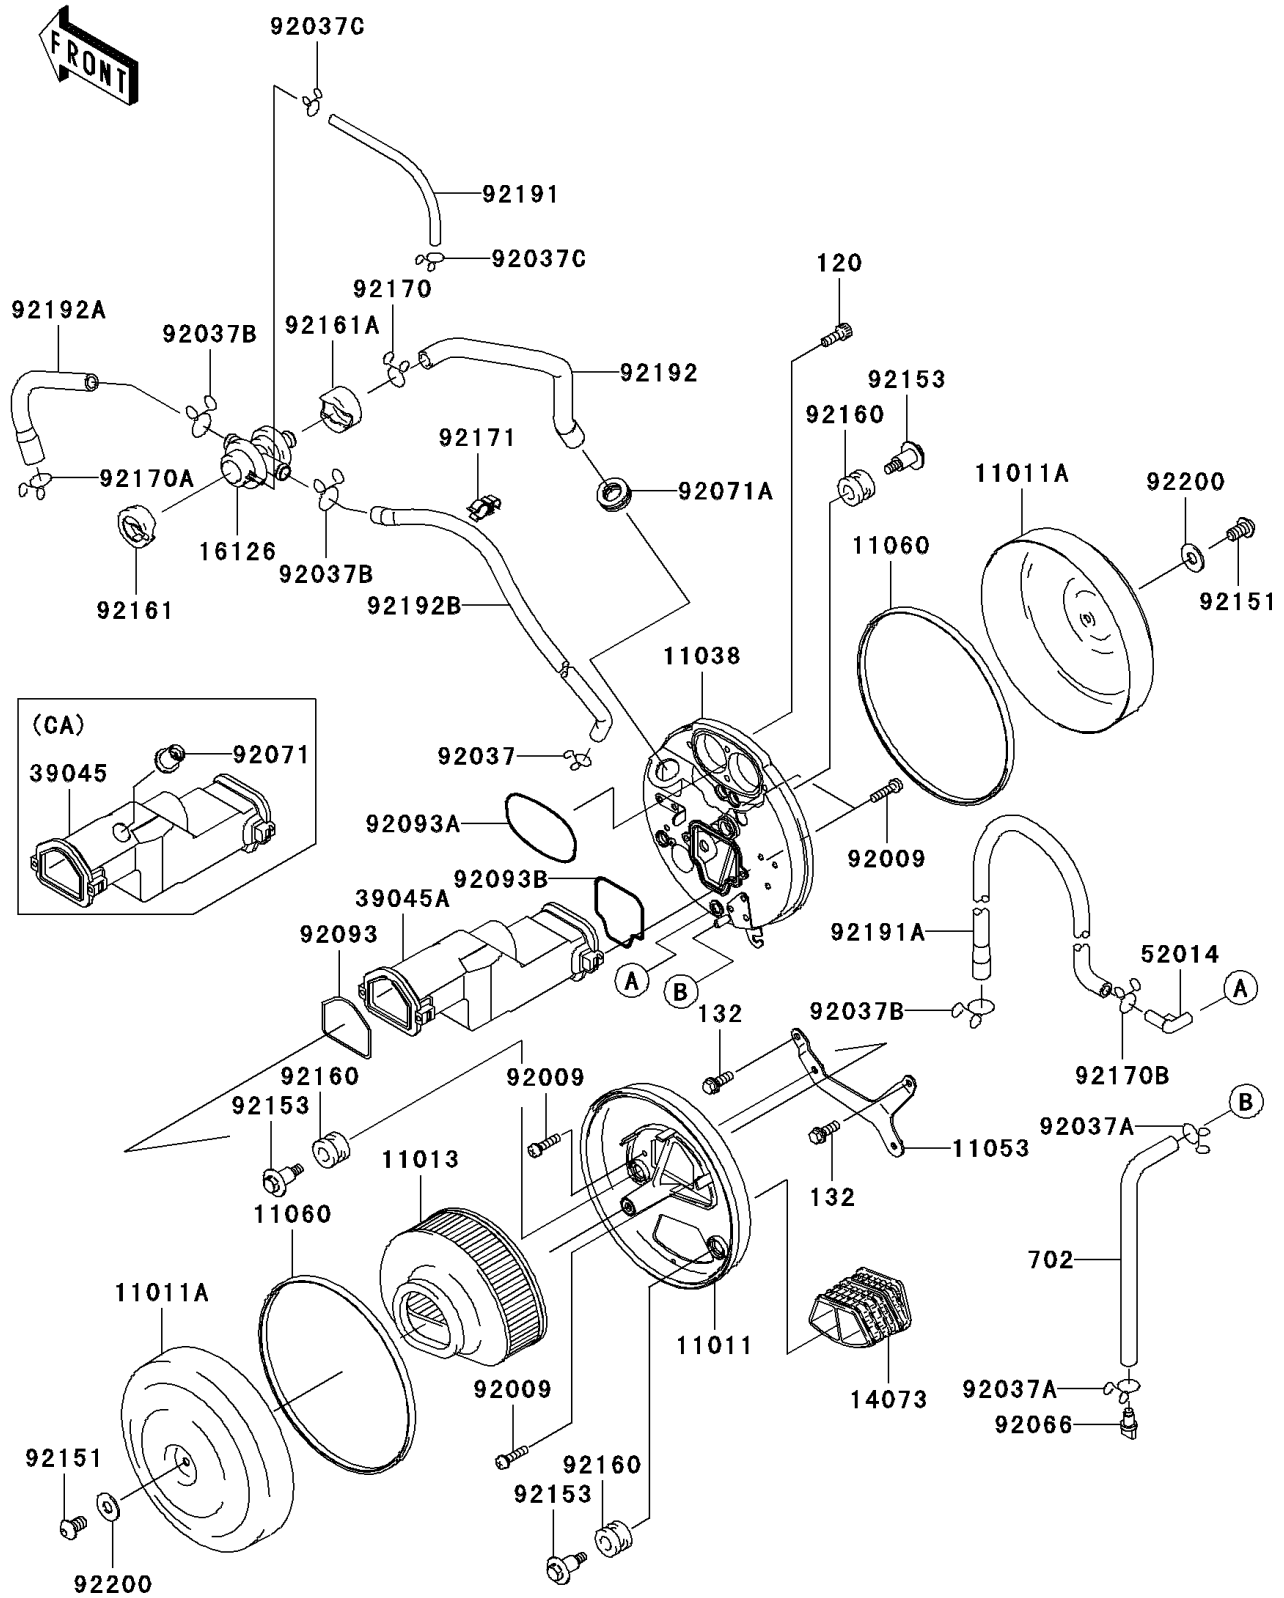

2006 Vulcan 1600 Classic

PARTS DIAGRAM

Air Cleaner

E1130

2006 Vulcan 1600 Classic

PARTS LIST

Air Cleaner

ITEM NAME	PART NUMBER	QUANTITY
CASE-AIR FILTER,LH (Ref # 11011)	11011-1672	1
CASE-AIR FILTER,COVER (Ref # 11011A)	11011-1673	2
ELEMENT-AIR FILTER (Ref # 11013)	11013-1305	1
CASE-ASSY-AIR FILTER,RH (Ref # 11038)	11038-0005	1
BRACKET,AIR FILTER,LH (Ref # 11053)	11053-1208	1
GASKET,AIR FILTER CASE (Ref # 11060)	11060-1968	2
DUCT,INTAKE (Ref # 14073)	14073-1863	1
VALVE,AIR SWITCH (Ref # 16126)	16126-0005	1
ELBOW (Ref # 52014)	52014-1083	1
SCREW,PAN-WP-CROS,5X20 (Ref # 92009)	92009-1905	4
CLAMP (Ref # 92037)	92037-1468	1
CLAMP,TUBE (Ref # 92037A)	92037-147	2
CLAMP (Ref # 92037B)	92037-1593	3
CLAMP (Ref # 92037C)	92037-1712	2
PLUG,DRAIN (Ref # 92066)	92066-1211	1
GROMMET,AIR FILTER (Ref # 92071A)	92071-1028	1
SEAL,DUCT,LH (Ref # 92093)	92093-1459	1
SEAL (Ref # 92093A)	92093-1485	1
SEAL,DUCT,RH (Ref # 92093B)	92093-1491	1
BOLT,8X14 (Ref # 92151)	92151-1438	2
BOLT,M6X14X9.5 (Ref # 92153)	92153-0498	3
DAMPER (Ref # 92160)	92160-1594	3
DAMPER,OUTSIDE (Ref # 92161)	92161-0044	1
DAMPER,INSIDE (Ref # 92161A)	92161-0045	1
CLAMP (Ref # 92170)	92170-1017	1
CLAMP,TUBE (Ref # 92170A)	92170-1445	1
CLAMP (Ref # 92170B)	92170-1695	1
CLAMP (Ref # 92171)	92171-0131	1
TUBE,4X9X230 (Ref # 92191)	92191-0033	1

2006 Vulcan 1600 Classic

PARTS LIST

Air Cleaner

ITEM NAME	PART NUMBER	QUANTITY
TUBE,BREATHER (Ref # 92191A)	92191-1820	1
TUBE,AIR SWITCH-FILTER CASE (Ref # 92192)	92192-0011	1
TUBE,FR HEAD-AIR SWITCH (Ref # 92192A)	92192-0025	1
TUBE,AIR SWITCH-RR HEAD (Ref # 92192B)	92192-0026	1
WASHER,8.5X20X1.6 (Ref # 92200)	92200-1463	2
BOLT-SOCKET,6X16 (Ref # 120)	120S0616	4
BOLT-FLANGED-SMALL,6X16 (Ref # 132)	132J0616	2
TUBE-RUBBER,7X10X230 (Ref # 702)	702A07230	1
DUCT-ASSY,JOINT (Ref # 39045)	39045-0001	1
DUCT-ASSY,CENTER (Ref # 39045A)	39045-0003	1
GROMMET (Ref # 92071)	92071-0003	1