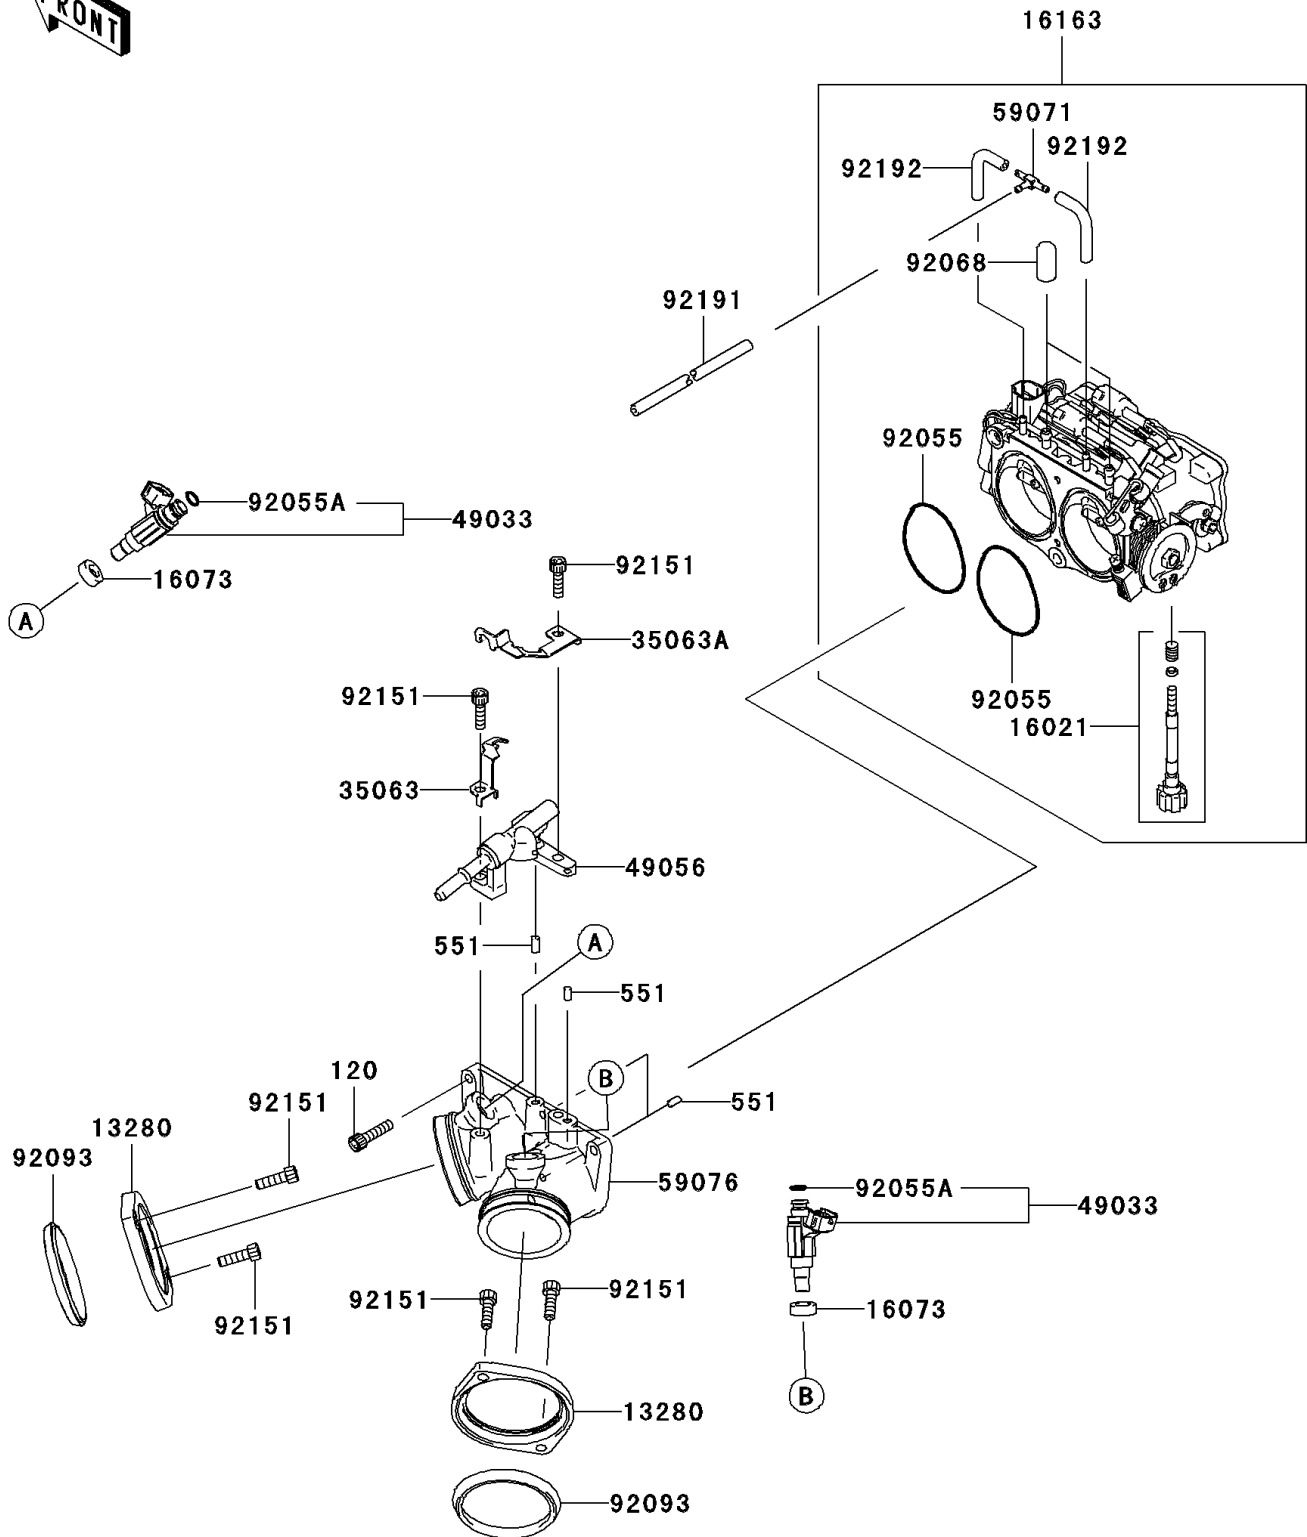

2009 Vulcan® 2000

PARTS DIAGRAM

Throttle

E1510

2009 Vulcan® 2000

PARTS LIST

Throttle

ITEM NAME

PART NUMBER

QUANTITY
