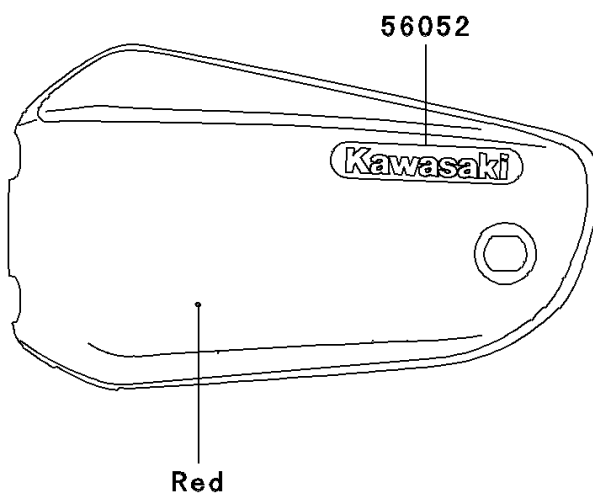

# 2005 Vulcan 1600 Mean Streak

## PARTS DIAGRAM

Decals(Red)(B2)

F2861D

## PARTS LIST

Decals(Red)(B2)

**ITEM NAME**

**PART NUMBER**

**QUANTITY**

---