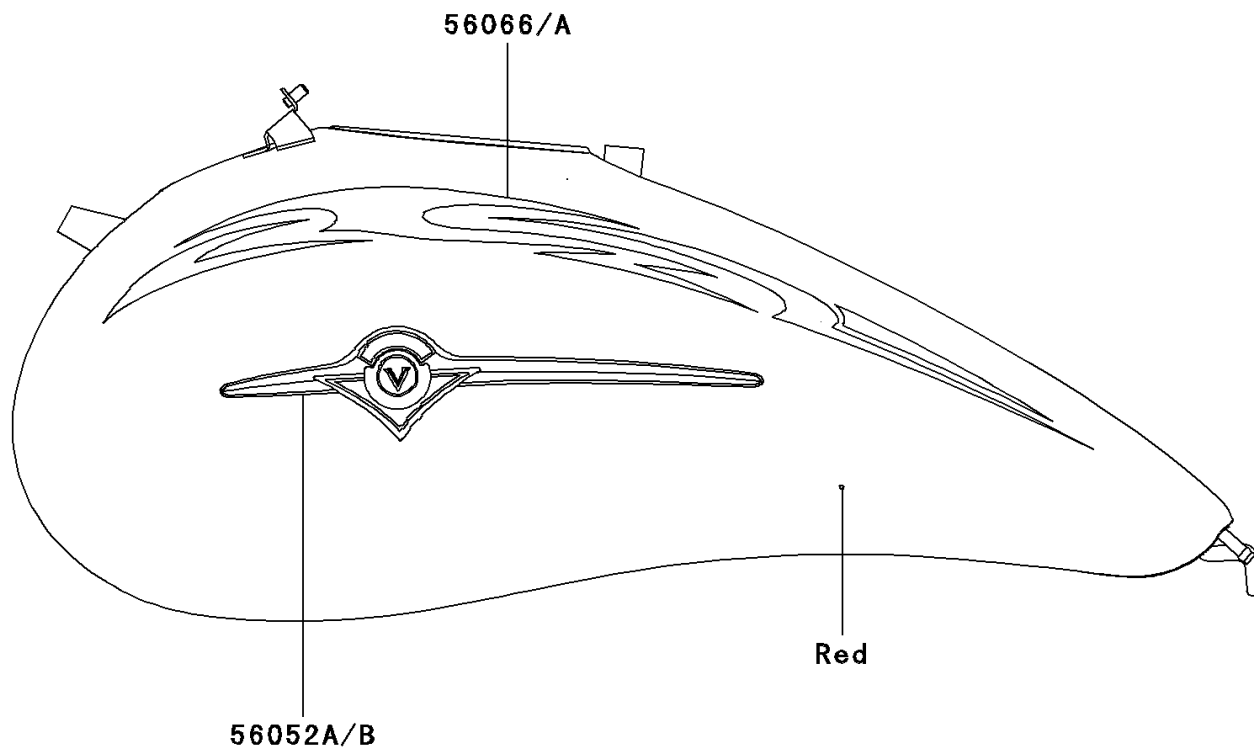

# 2005 Vulcan 1600 Mean Streak

## PARTS DIAGRAM

Decals(Red)(B2)

F2861D

## PARTS LIST

Decals(Red)(B2)

**ITEM NAME**

**PART NUMBER**

**QUANTITY**

---