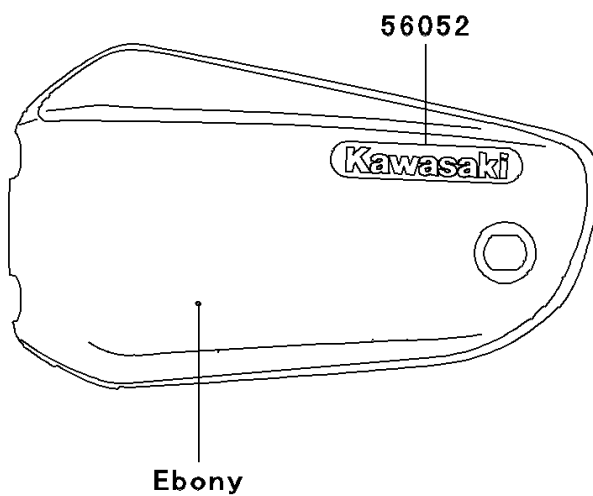

# 2005 Vulcan 1600 Mean Streak

## PARTS DIAGRAM

### Decals(Ebony)(B2)

F2861C