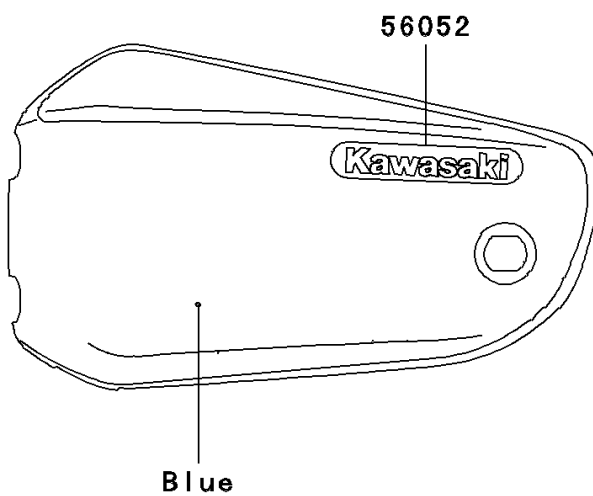

2004 Vulcan 1600 Mean Streak

PARTS DIAGRAM

Decals(Blue)(B1)

F2861A

2004 Vulcan 1600 Mean Streak

PARTS LIST

Decals(Blue)(B1)

ITEM NAME

PART NUMBER

QUANTITY
