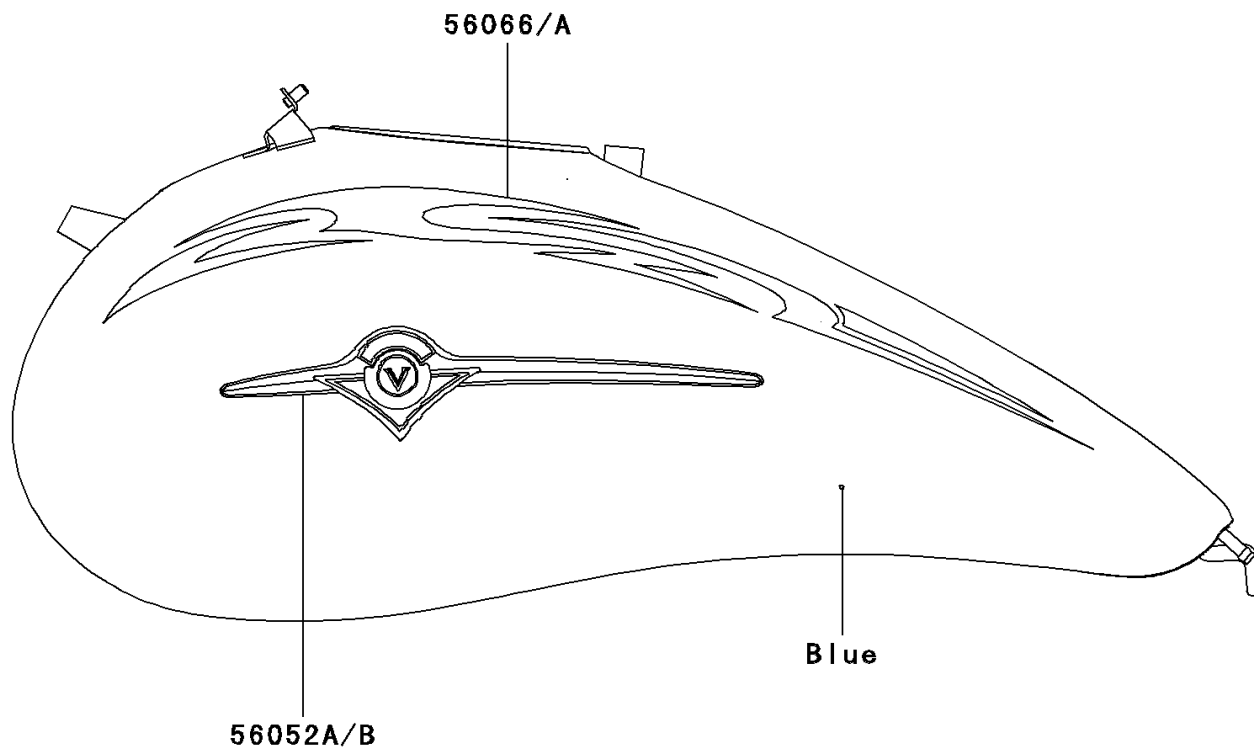

2004 Vulcan 1600 Mean Streak

PARTS DIAGRAM

Decals(Blue)(B1)

F2861A

2004 Vulcan 1600 Mean Streak

PARTS LIST

Decals(Blue)(B1)

ITEM NAME

PART NUMBER

QUANTITY
