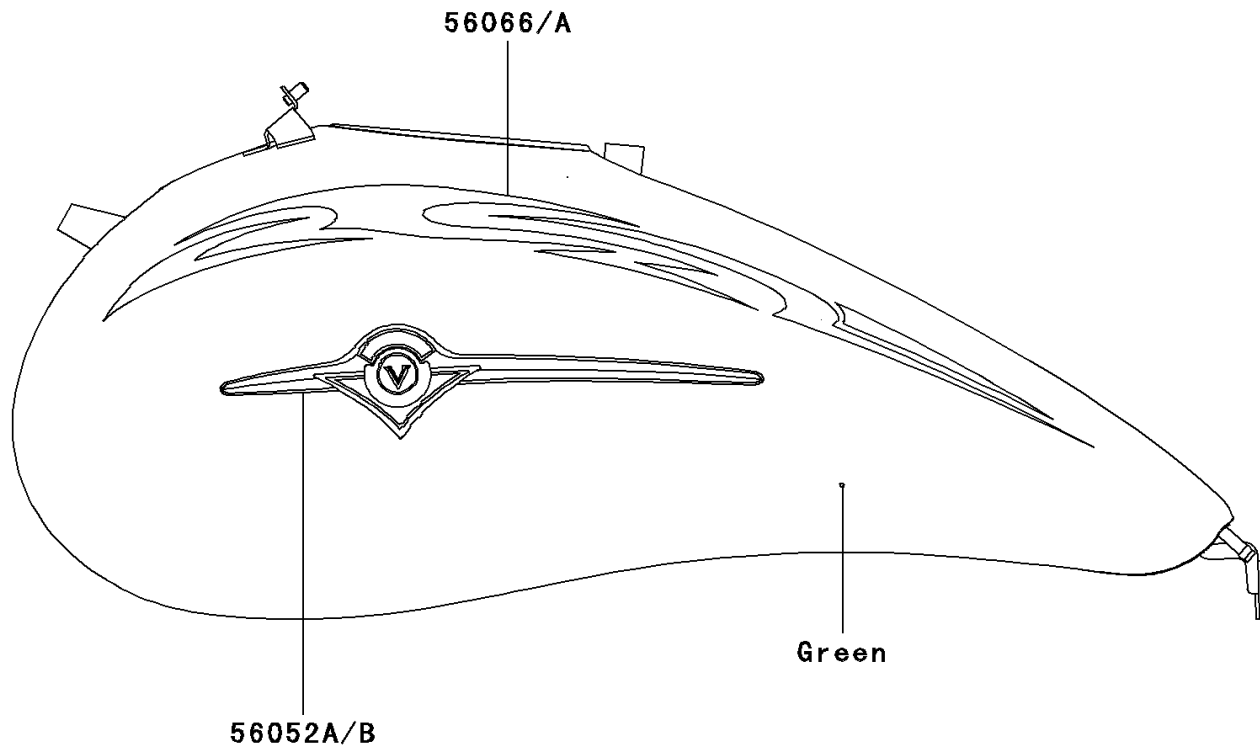

2004 Vulcan 1600 Mean Streak

PARTS DIAGRAM

Decals(Green)(B1)

F2861

2004 Vulcan 1600 Mean Streak

PARTS LIST

Decals(Green)(B1)

ITEM NAME

PART NUMBER

QUANTITY
