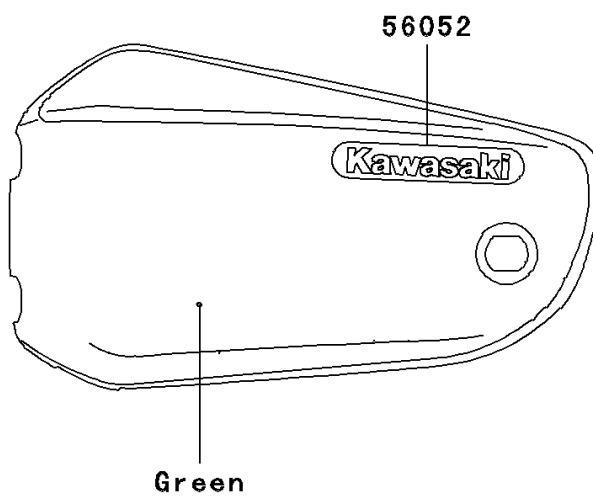

2004 Vulcan 1600 Mean Streak

PARTS DIAGRAM

Decals(Green)(B1)

F2861

2004 Vulcan 1600 Mean Streak

PARTS LIST

Decals(Green)(B1)

ITEM NAME

PART NUMBER

QUANTITY
