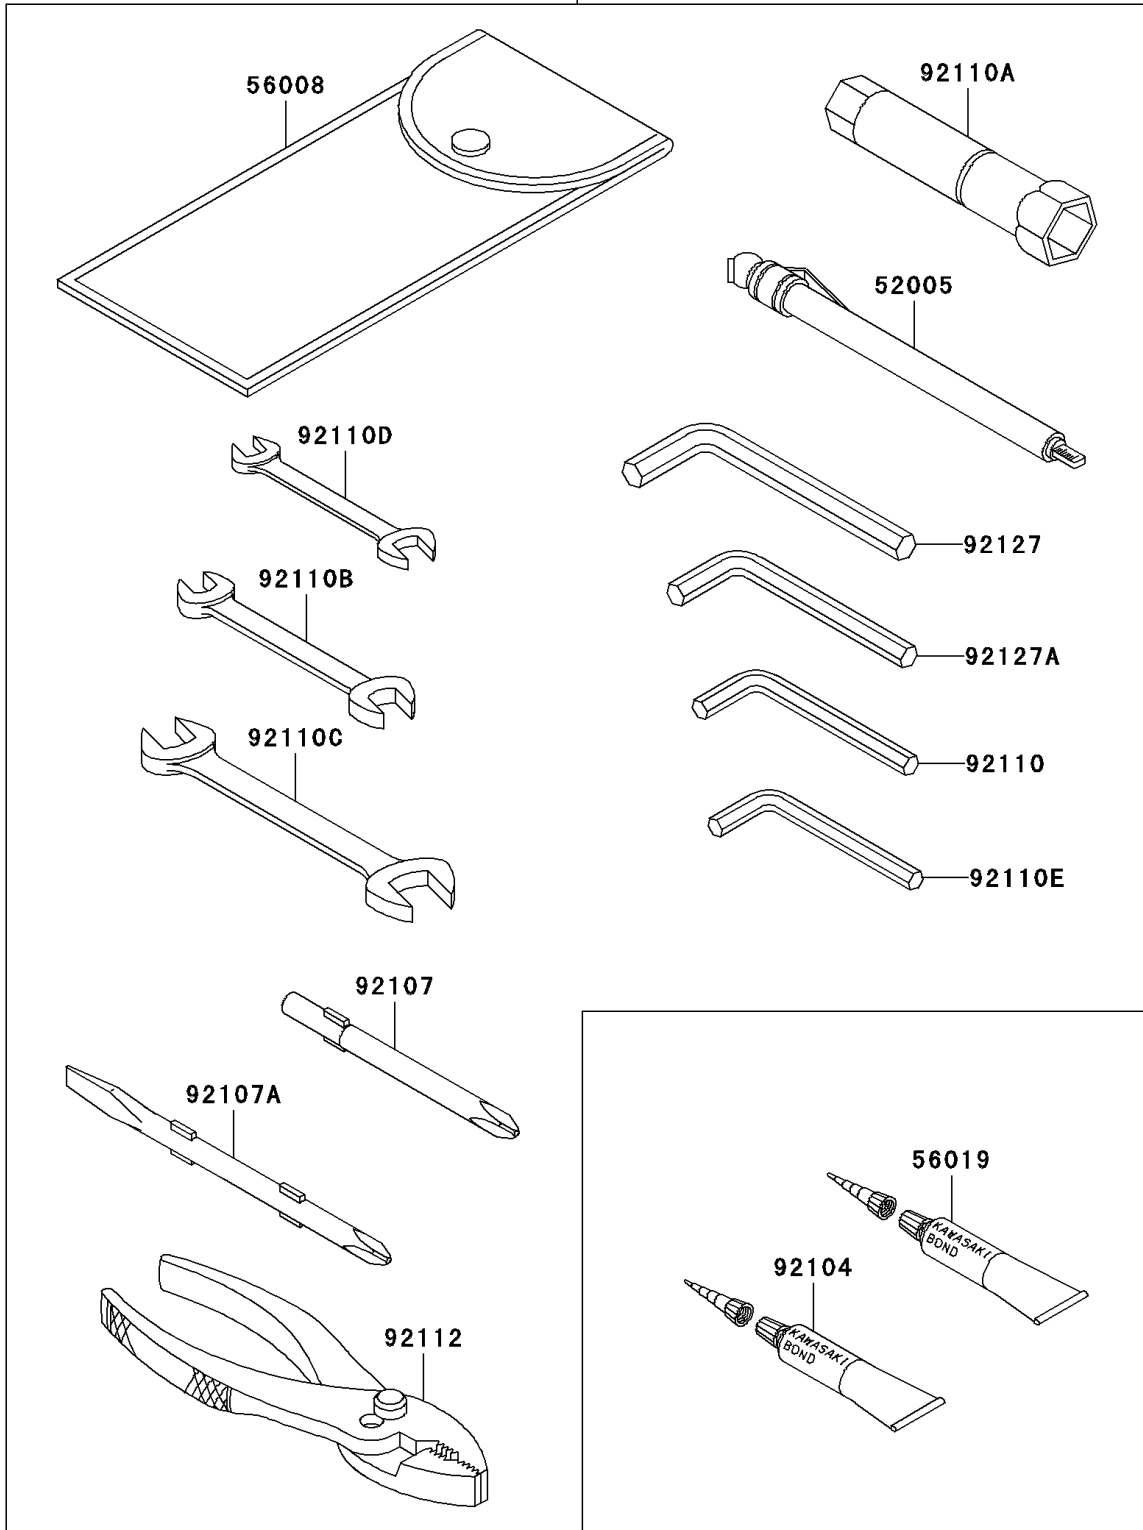

2005 Vulcan 1600 Mean Streak

PARTS DIAGRAM

Owner's Tools

56007

F2810

2005 Vulcan 1600 Mean Streak

PARTS LIST

Owner's Tools

ITEM NAME	PART NUMBER	QUANTITY
-----------	-------------	----------
