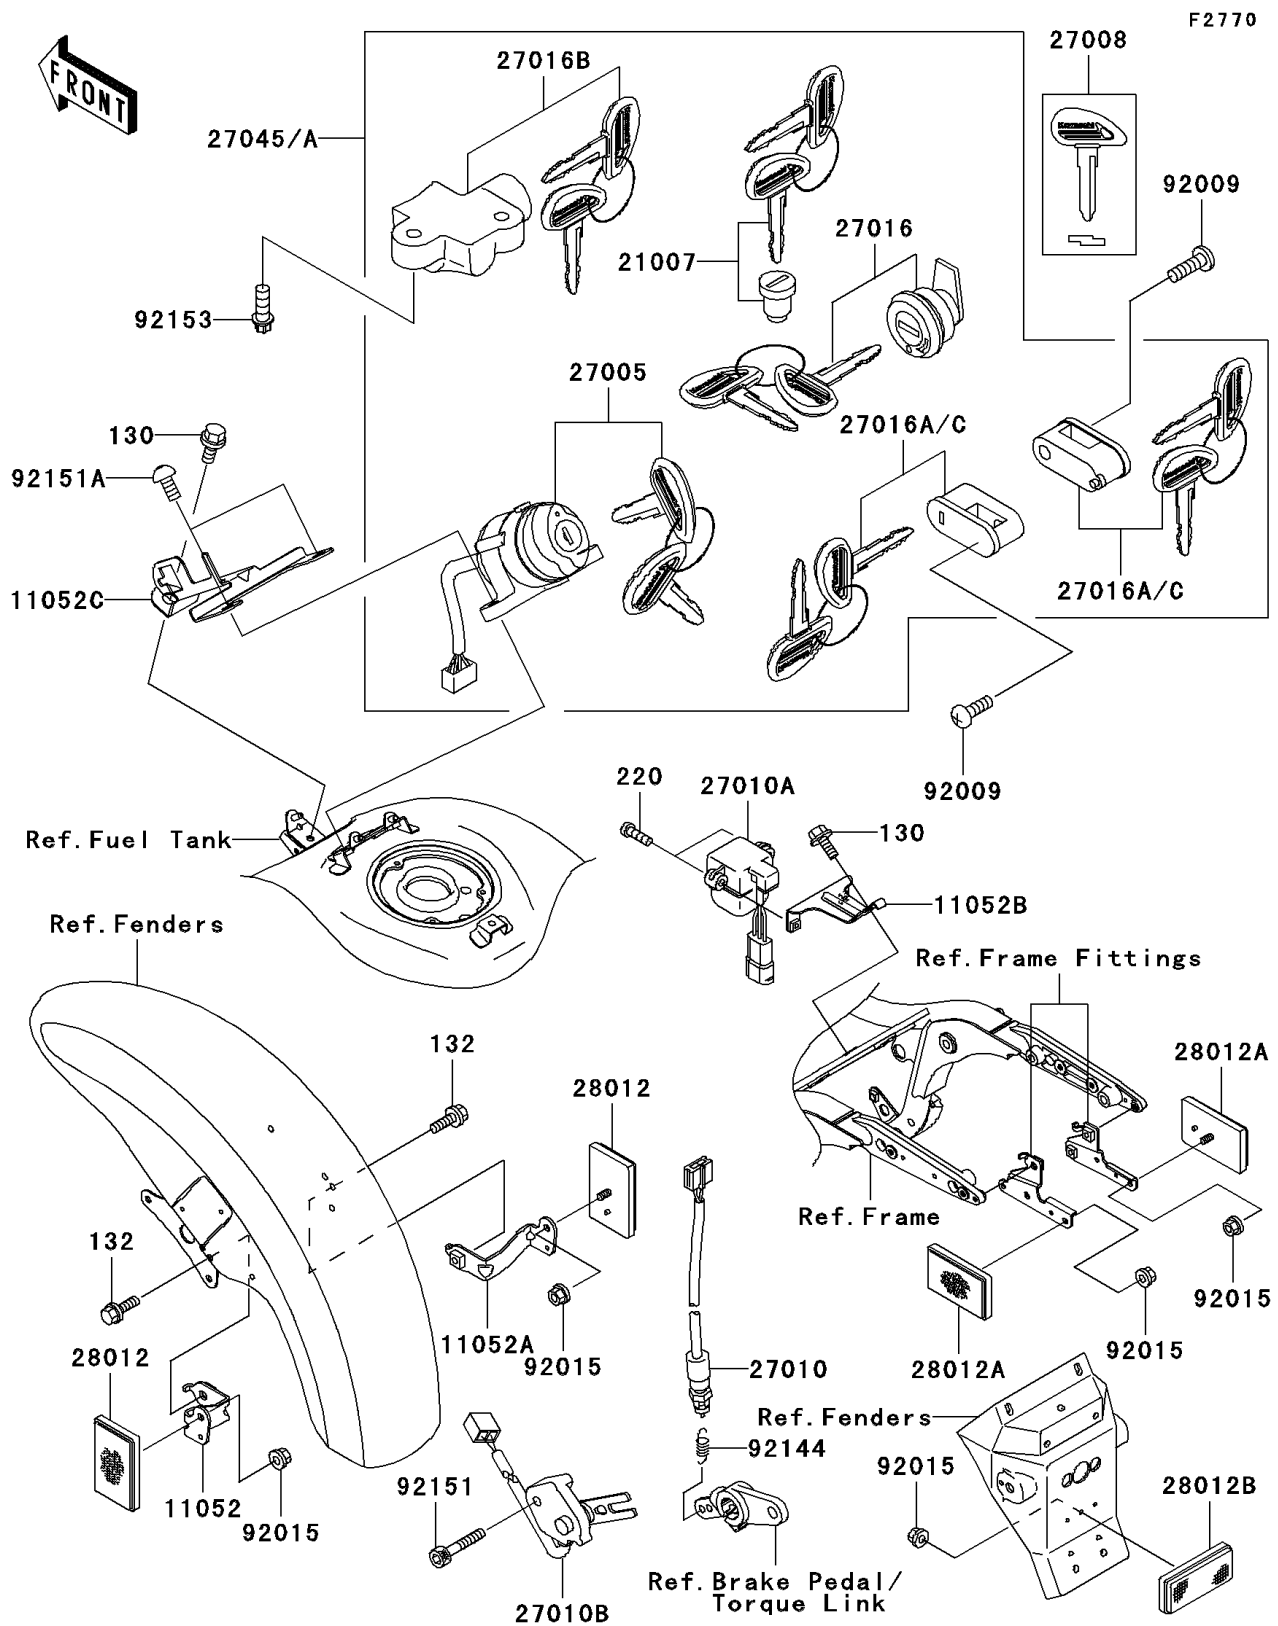

2005 Vulcan 1600 Mean Streak

PARTS DIAGRAM

Ignition Switch/Locks/Reflectors

2005 Vulcan 1600 Mean Streak

PARTS LIST

Ignition Switch/Locks/Reflectors

ITEM NAME

PART NUMBER

QUANTITY
