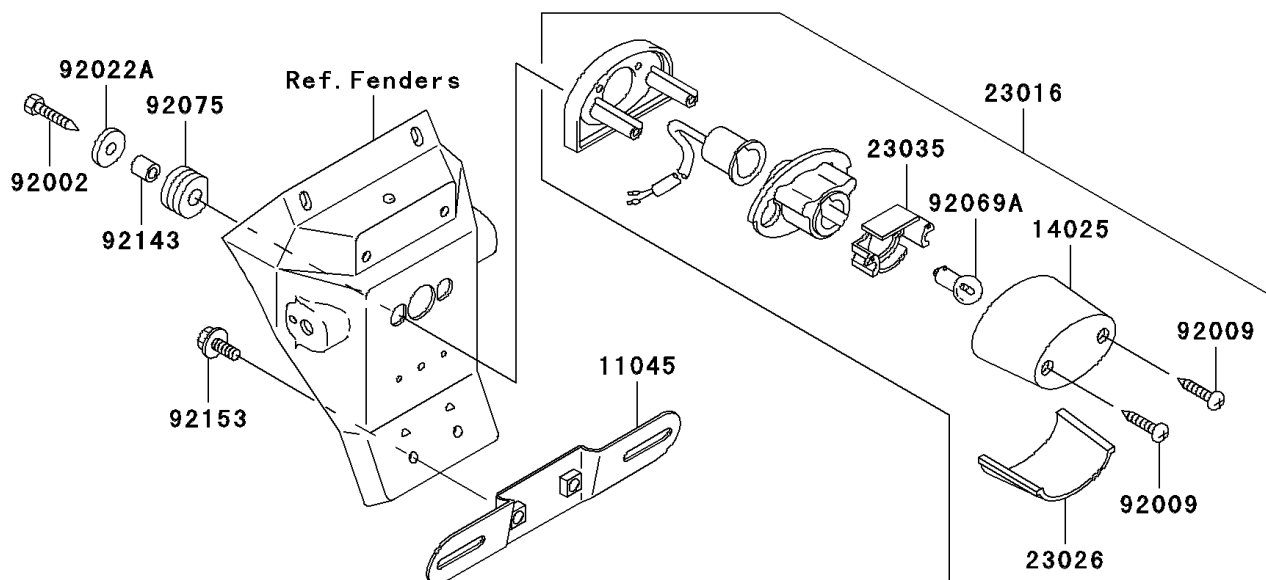

2004 Vulcan 1600 Mean Streak

PARTS DIAGRAM

Taillight(s)

2004 Vulcan 1600 Mean Streak

PARTS LIST

Taillight(s)

ITEM NAME

PART NUMBER

QUANTITY
