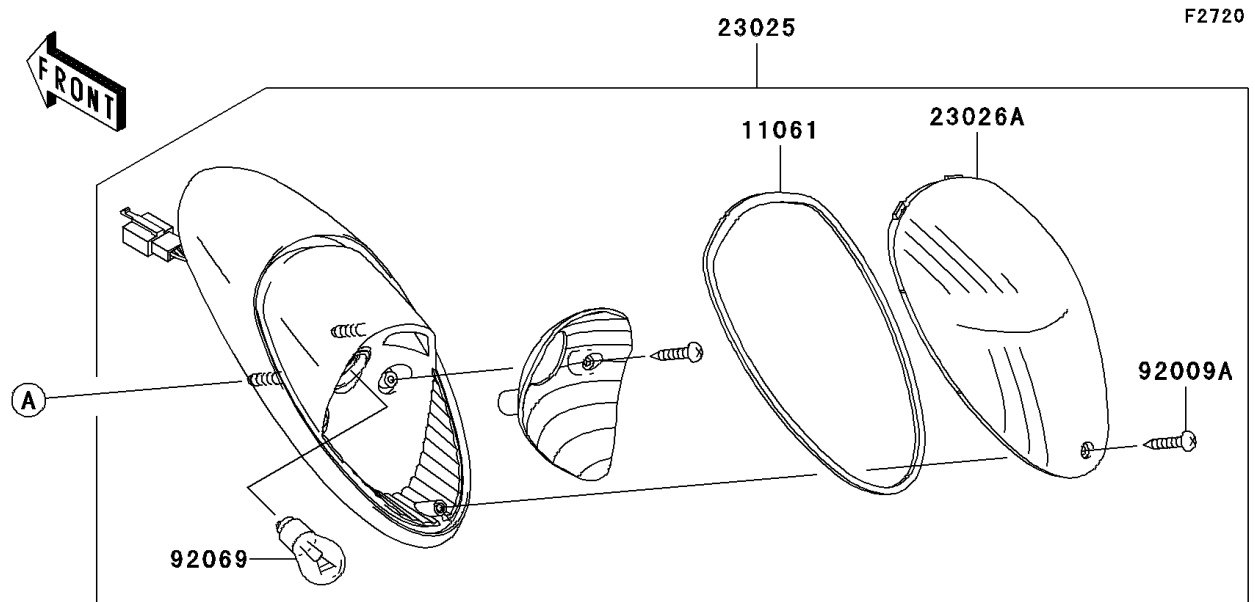

2004 Vulcan 1600 Mean Streak

PARTS DIAGRAM

Taillight(s)

2004 Vulcan 1600 Mean Streak

PARTS LIST

Taillight(s)

ITEM NAME

PART NUMBER

QUANTITY
