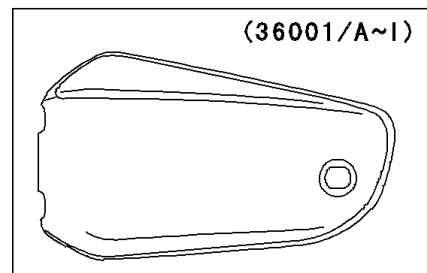

2005 Vulcan 1600 Mean Streak

PARTS DIAGRAM

Side Covers

F2611

(36001/E)	Ebony
(36001A/F)	Blue
(36001B/G)	Black
(36001C/H)	Red
(36001D/I)	Green

W0D

2005 Vulcan 1600 Mean Streak

PARTS LIST

Side Covers

ITEM NAME	PART NUMBER	QUANTITY
-----------	-------------	----------
