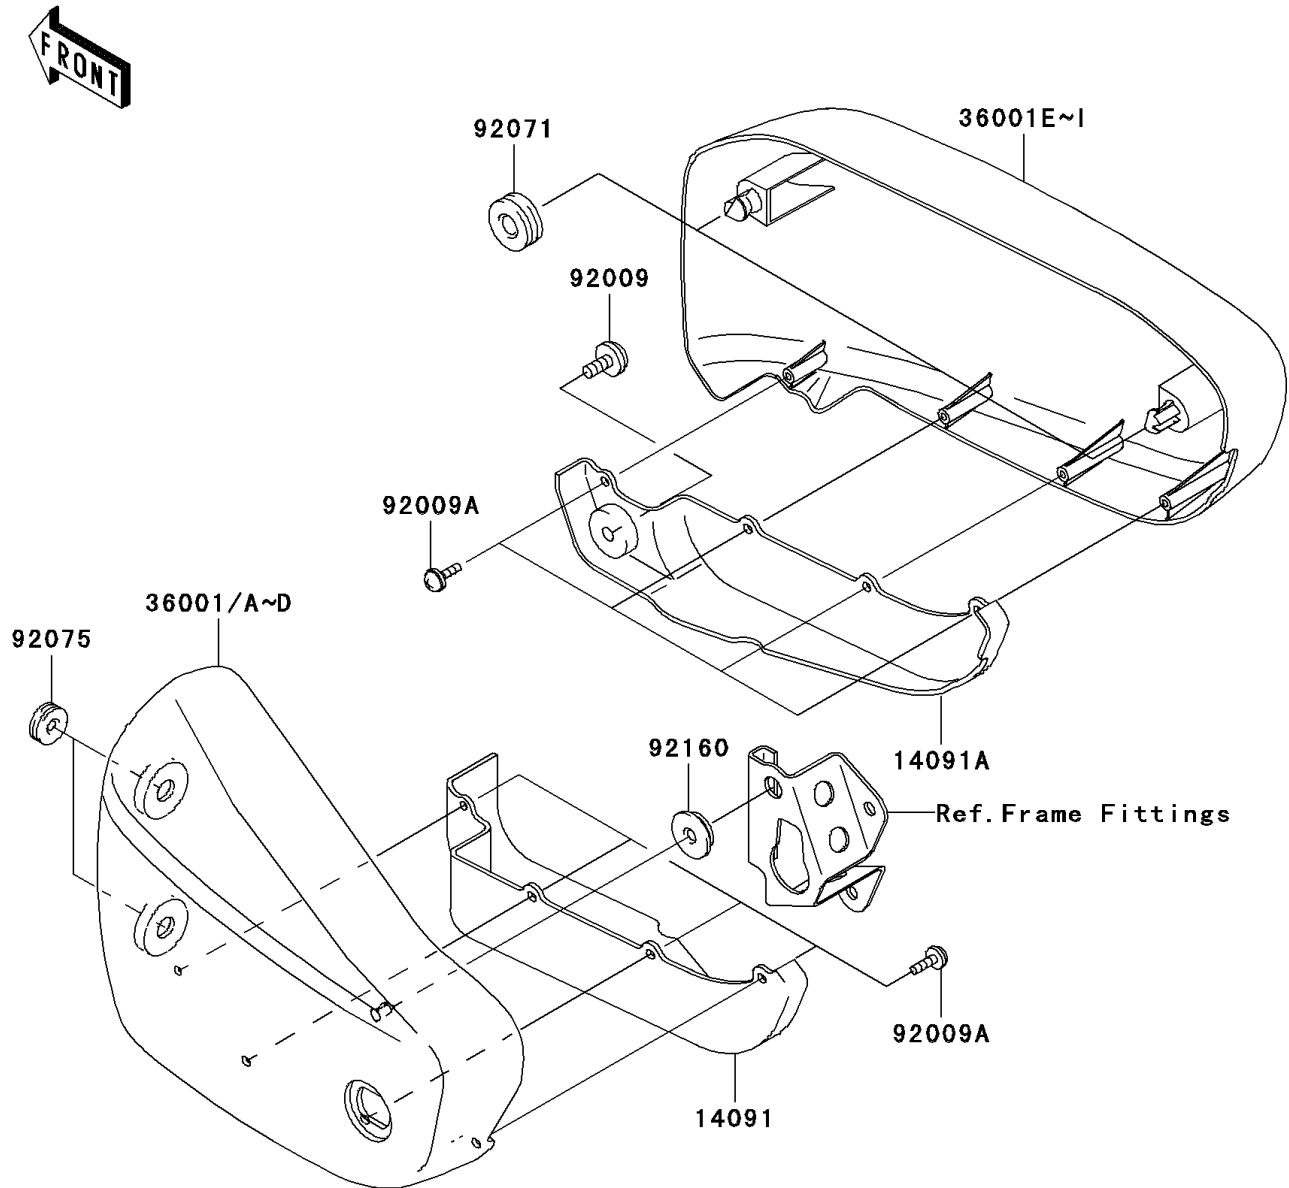

2005 Vulcan 1600 Mean Streak

PARTS DIAGRAM

Side Covers

F2611

(36001/E)	Ebony
(36001A/F)	Blue
(36001B/G)	Black
(36001C/H)	Red
(36001D/I)	Green

W0D

2005 Vulcan 1600 Mean Streak

PARTS LIST

Side Covers

ITEM NAME	PART NUMBER	QUANTITY
-----------	-------------	----------
