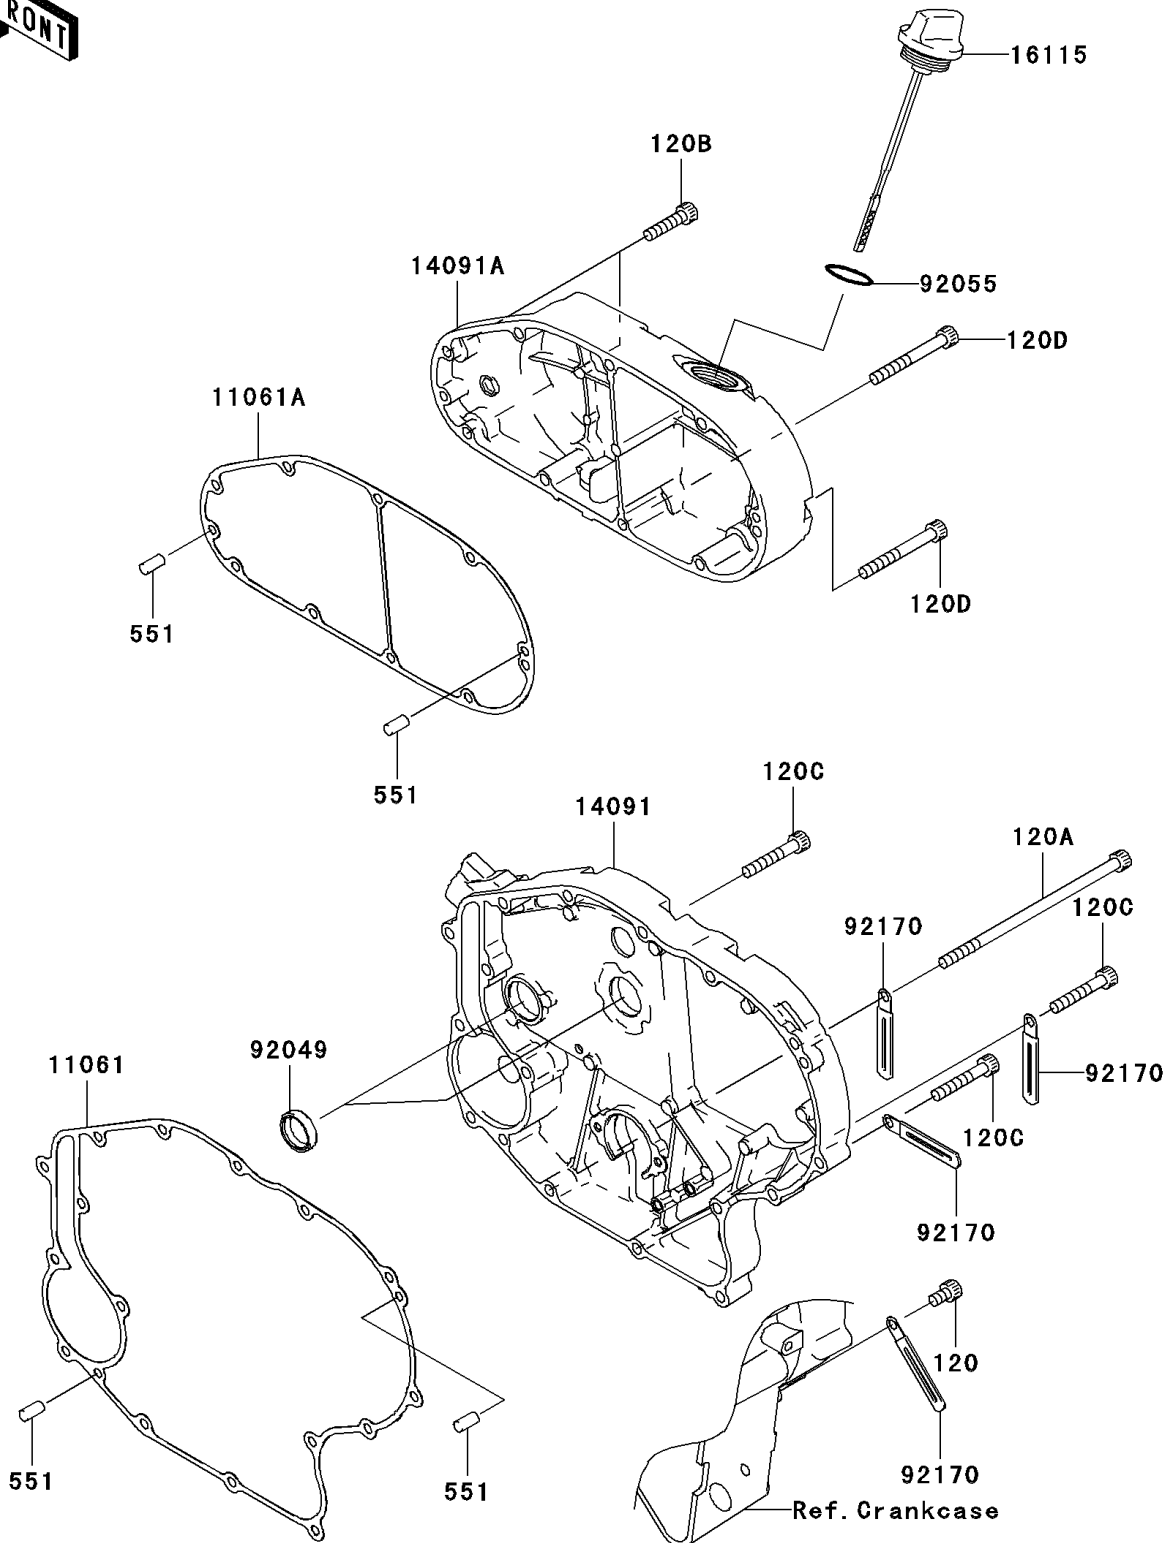

2009 Vulcan® 2000

PARTS DIAGRAM

Right Engine Cover(s)

E1436