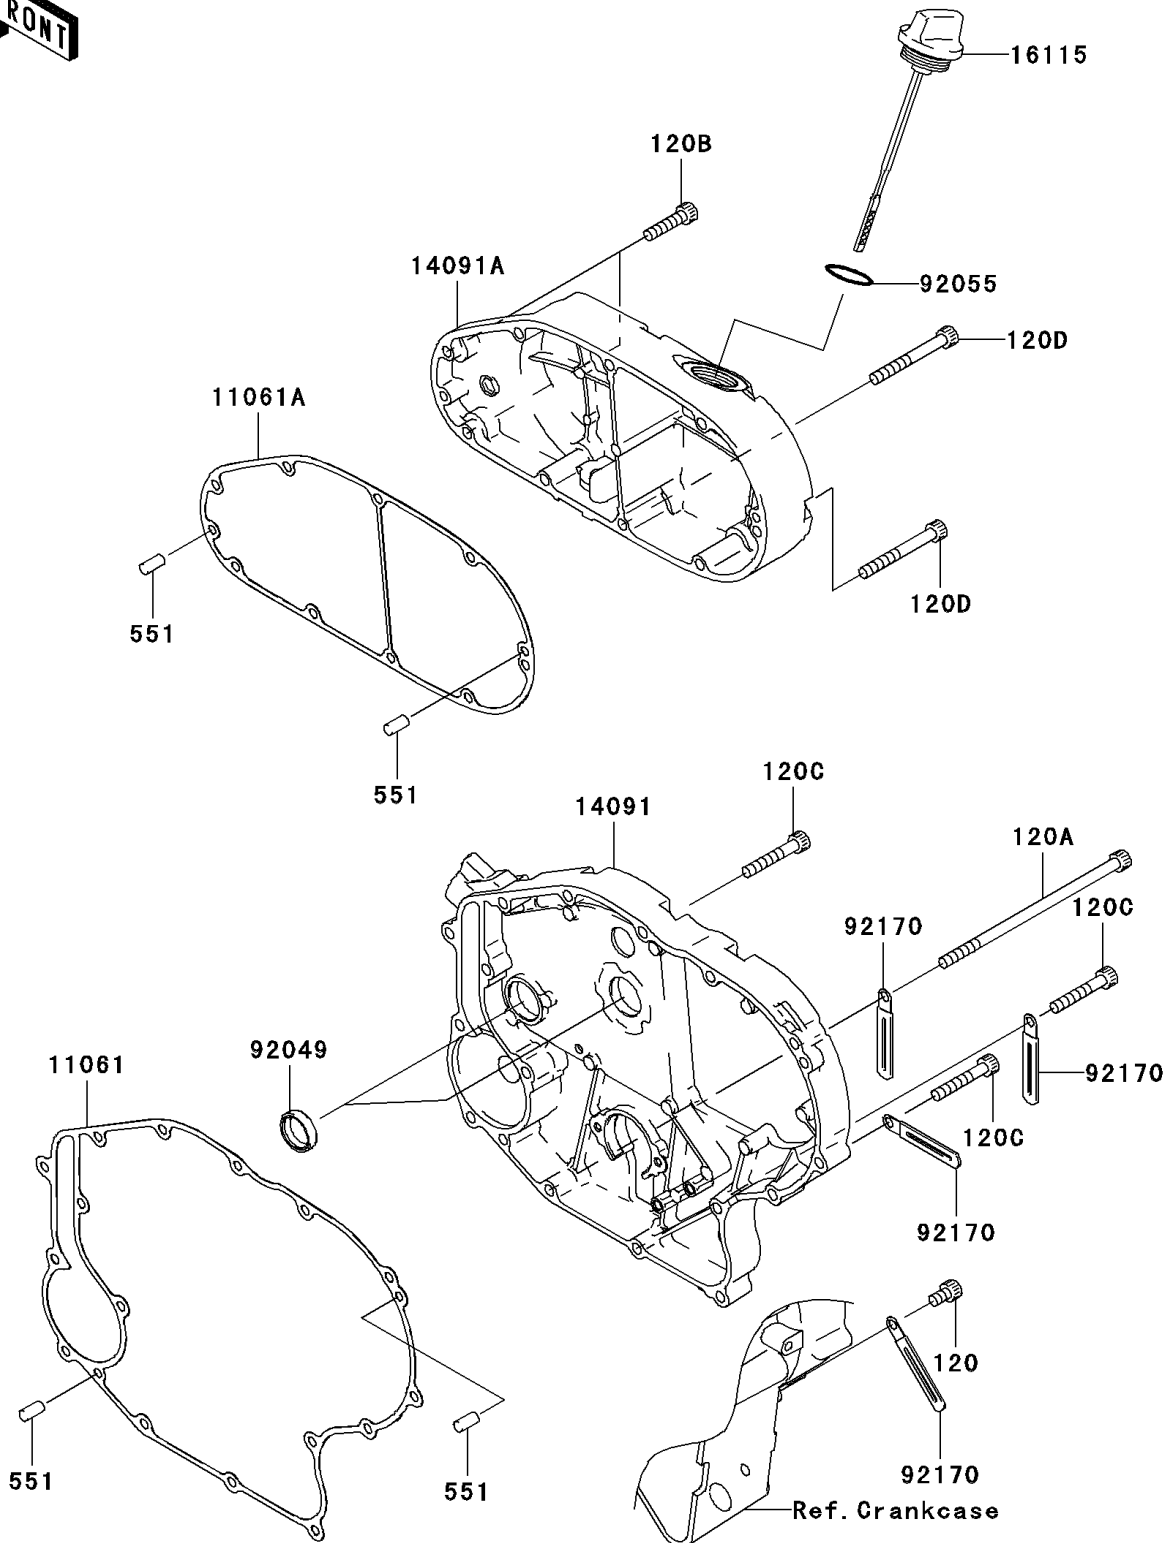

## PARTS DIAGRAM

### Right Engine Cover(s)

E1436

# 2009 Vulcan® 2000

## PARTS LIST

Right Engine Cover(s)

**ITEM NAME**

**PART NUMBER**

**QUANTITY**

---